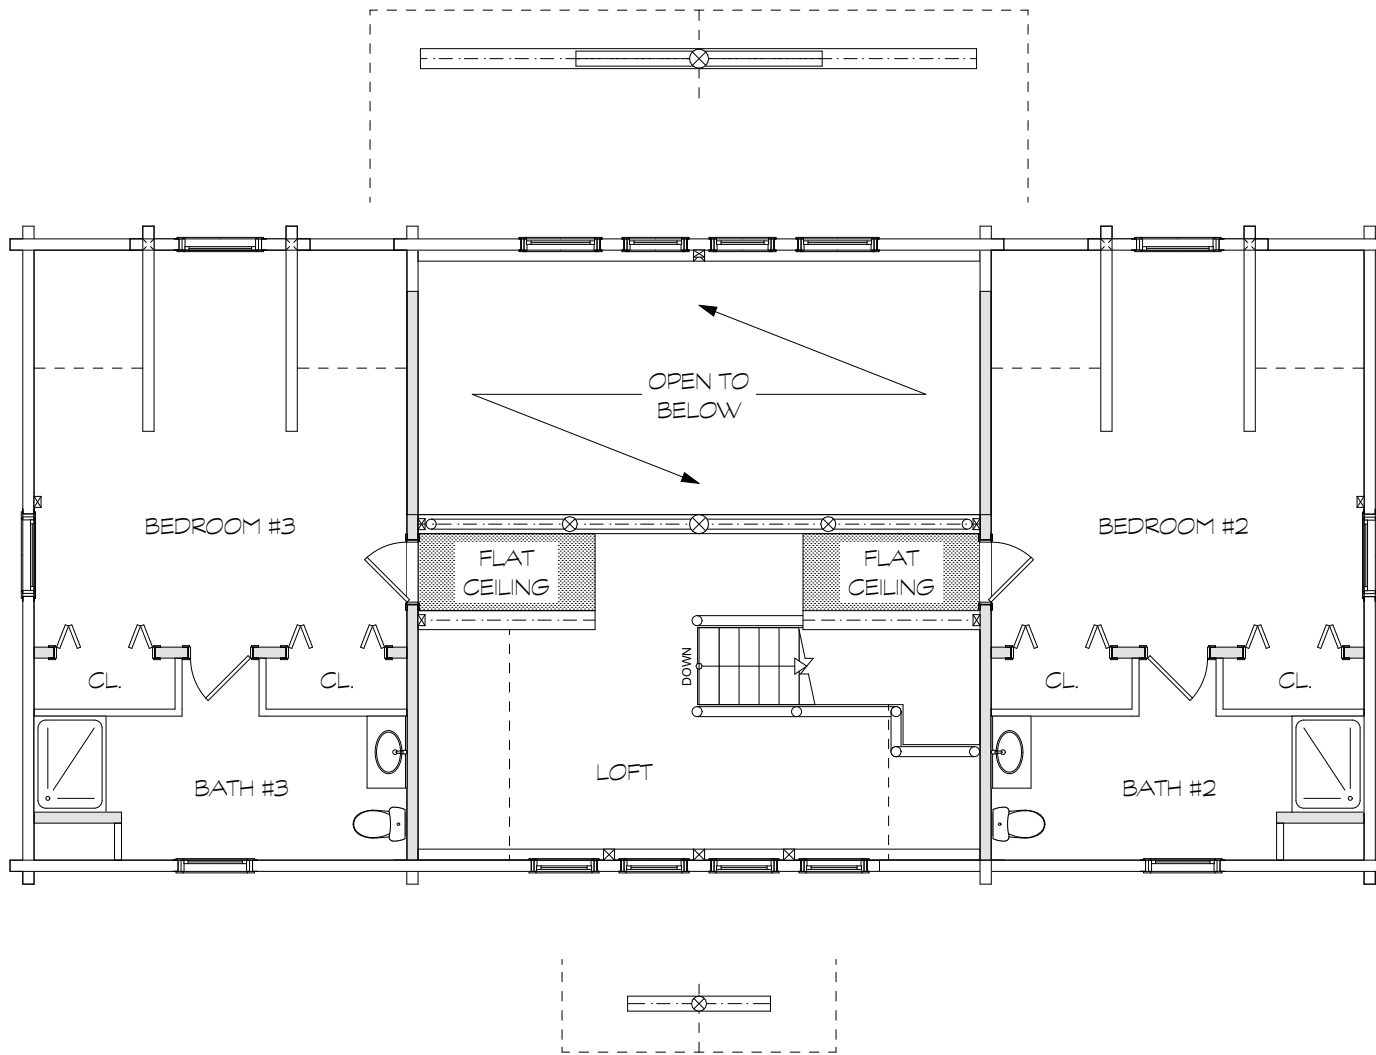

Moosehead
CEDAR LOG HOMES

1-800-571-3296
www.mclh.net

The York

Second Floor