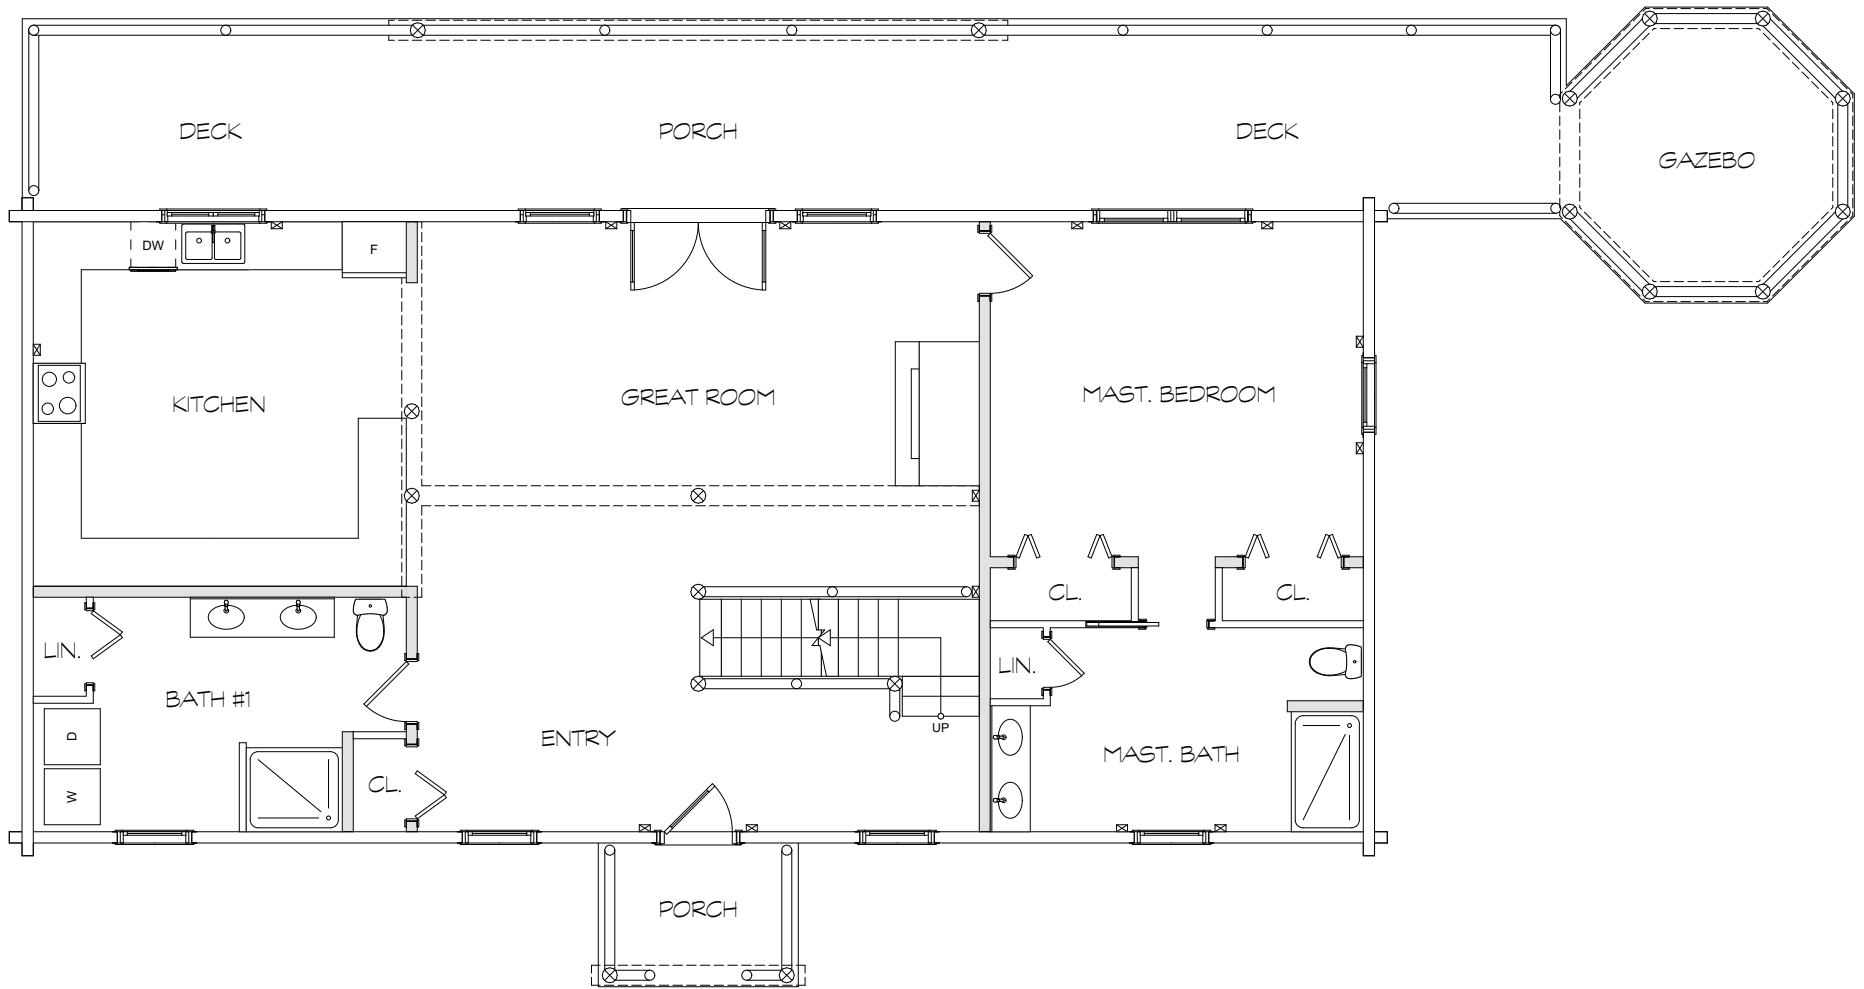

Moosehead
CEDAR LOG HOMES

1-800-571-3296
www.mclh.net

First Floor

The York