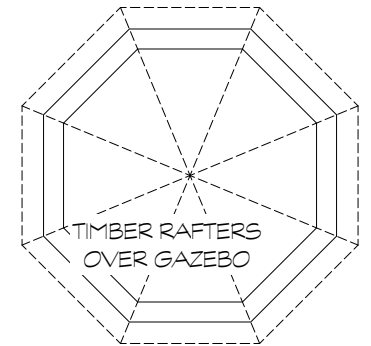

Moosehead

CEDAR LOG HOMES

Moosehead Cedar Log Homes: Authentic Maine Craftsmanship, One Cedar Log at a Time.

The York

Building Size - 52'X25' Square Feet - 2382 Roof Structure - Combo Bedrooms - 3 Bathrooms - 4

1-800-571-3296
www.mclh.net

First Floor

The York

Moosehead
CEDAR LOG HOMES

1-800-571-3296
www.mclh.net

The York

Second Floor