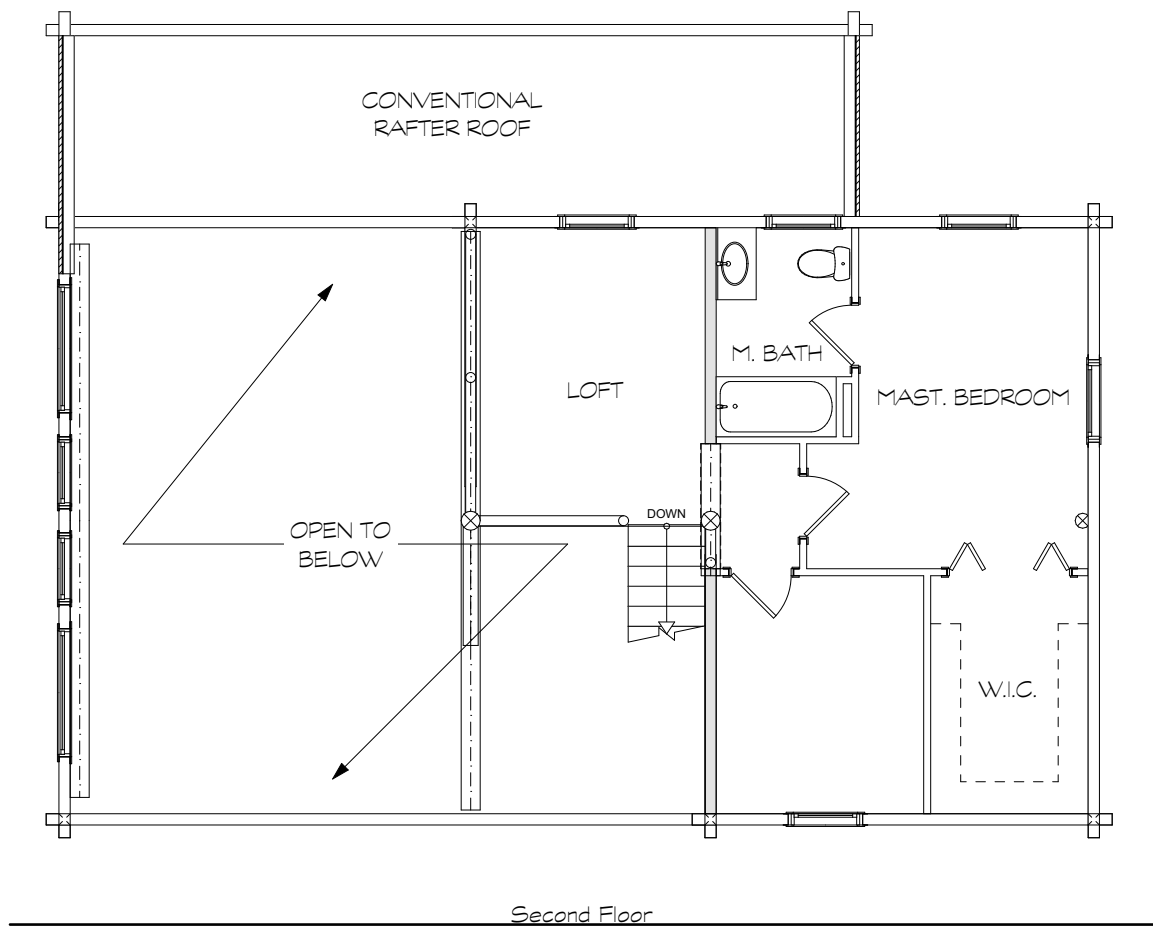

First Floor

The Shapleigh