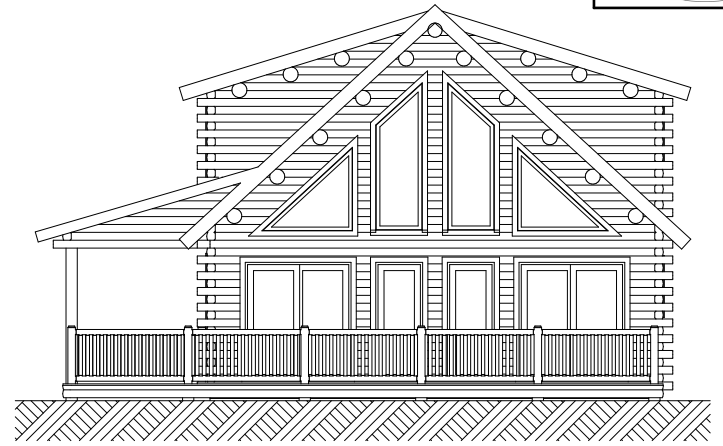

Moosehead Cedar Log Homes
PO Box 1488
Houlton, ME 04730
1-800-571-3296

Left

The Shapleigh