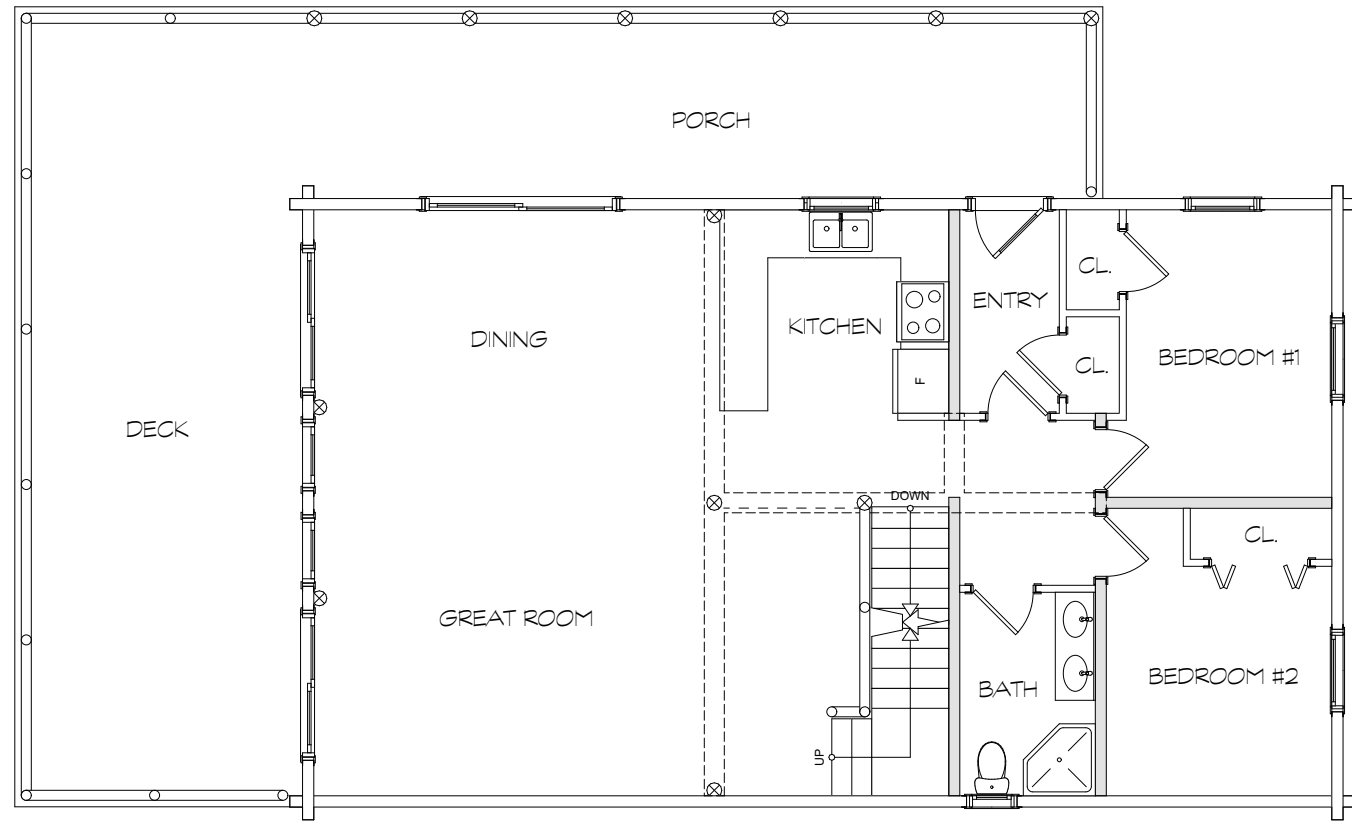

The Shapleigh