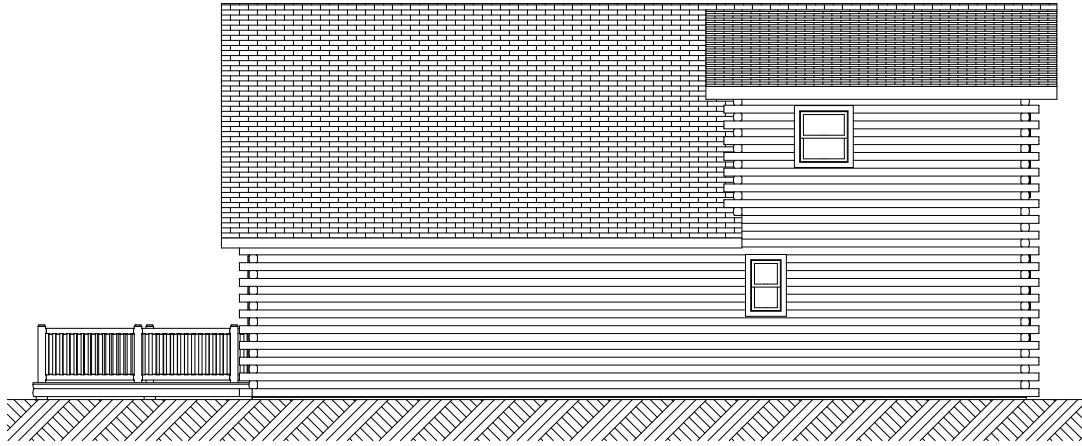

Moosehead

CEDAR LOG HOMES

Moosehead Cedar Log Homes: Authentic Maine Craftsmanship, One Cedar Log at a Time.

The Shapleigh

Building Size - 42'X24' Square Feet - 1550 Roof Structure - Purlin Bedrooms - 3 Bathrooms - 2

Moosehead Cedar Log Homes
PO Box 1488
Houlton, ME 04730
1-800-571-3296

Front

Left

Rear

Right

The Shapleigh

First Floor

The Shapleigh

The Shapleigh