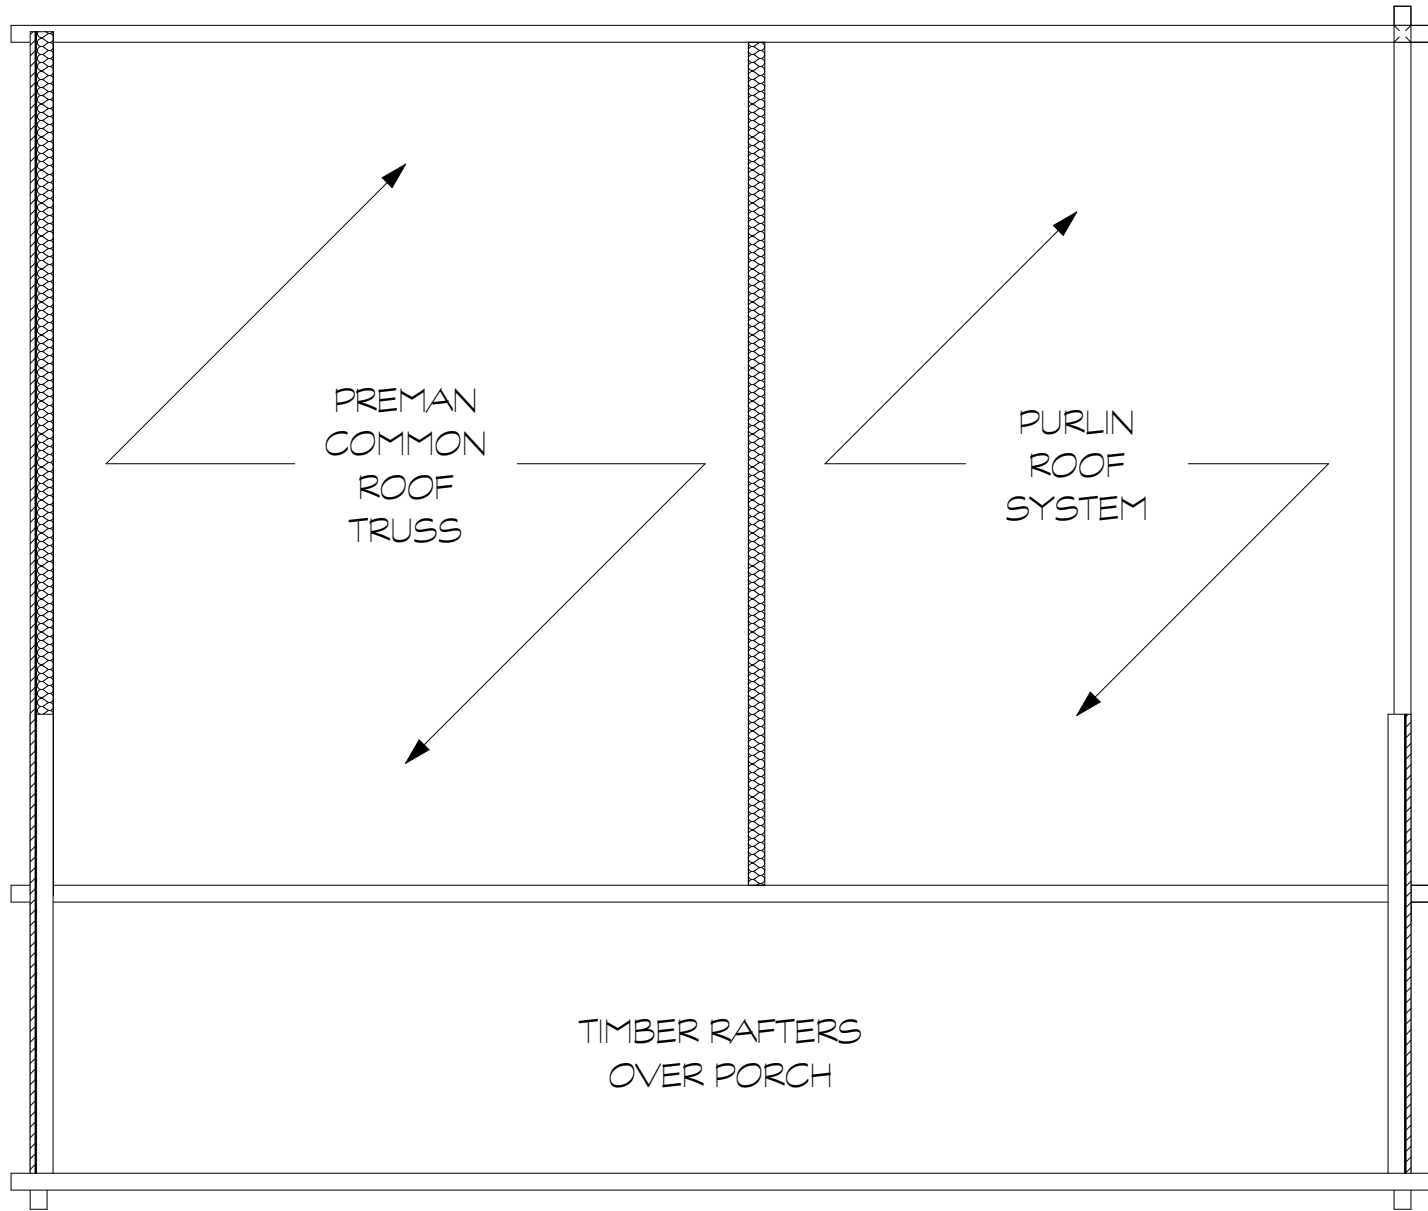

# Moosehead

CEDAR LOG HOMES

*Moosehead Cedar Log Homes: Authentic Maine Craftsmanship, One Cedar Log at a Time.*

*The Milo*

*Building Size - 37'X23' Square Feet - 881 Roof Structure - Combo Bedrooms - 2 Bathrooms - 1*

1-800-571-3296  
www.mclh.net

*The Milo*

First Floor

**Moosehead**  
CEDAR LOG HOMES

1-800-571-3296  
[www.mclh.net](http://www.mclh.net)

TIMBER RAFTERS  
OVER PORCH

Second Floor

*The Milo*