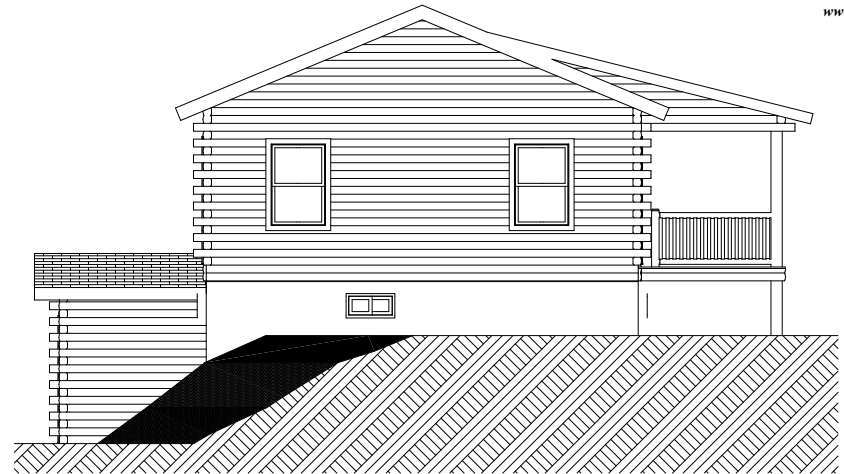

# Moosehead

CEDAR LOG HOMES

*Moosehead Cedar Log Homes: Authentic Maine Craftsmanship, One Cedar Log at a Time.*

*The Milo*

*Building Size - 37'X23' Square Feet - 881 Roof Structure - Combo Bedrooms - 2 Bathrooms - 1*

**Moosehead**  
CEDAR LOG HOMES

1-800-571-3296  
www.mclh.net

Front

Left

Rear

Right

*The Milo*

**Moosehead**  
CEDAR LOG HOMES