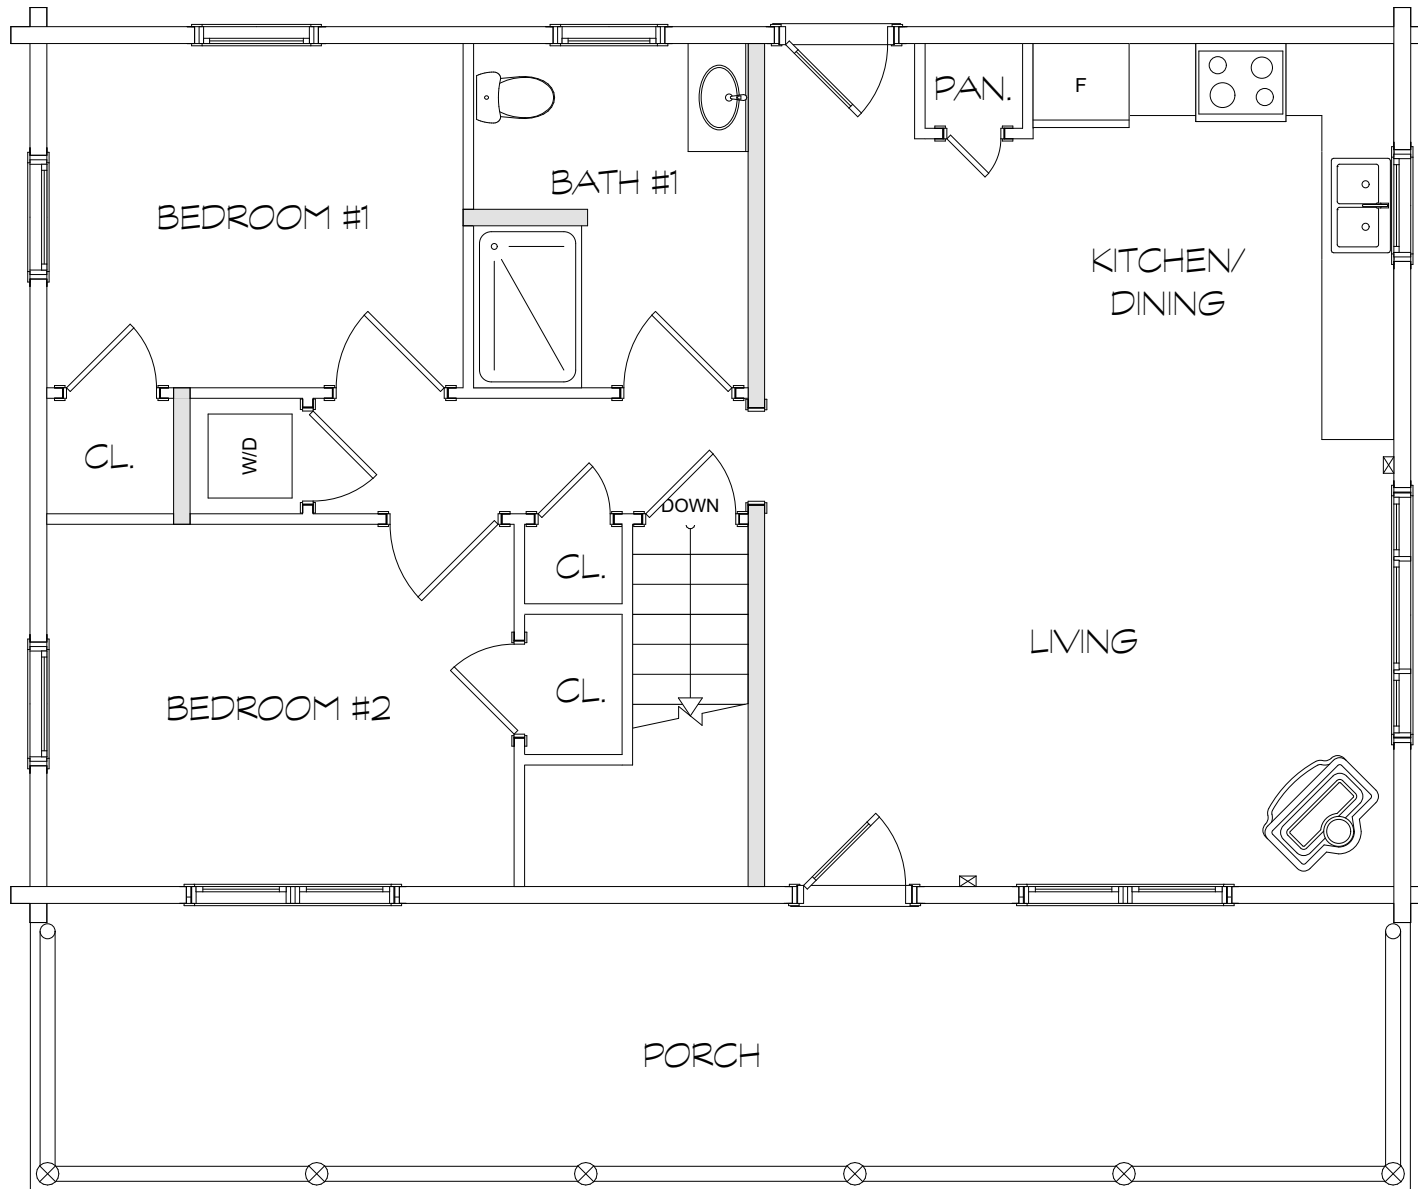

# Moosehead

CEDAR LOG HOMES

*Moosehead Cedar Log Homes: Authentic Maine Craftsmanship, One Cedar Log at a Time.*

*The Milo*

*Building Size - 37'X23' Square Feet - 881 Roof Structure - Combo Bedrooms - 2 Bathrooms - 1*

1-800-571-3296  
www.mclh.net

*The Milo*

First Floor

**Moosehead**  
CEDAR LOG HOMES

1-800-571-3296  
[www.mclh.net](http://www.mclh.net)

TIMBER RAFTERS  
OVER PORCH

Second Floor

*The Milo*