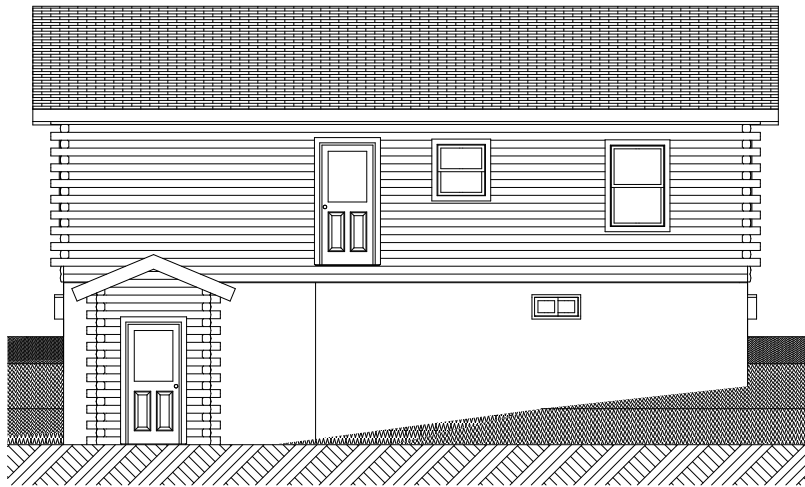

# Moosehead

CEDAR LOG HOMES

*Moosehead Cedar Log Homes: Authentic Maine Craftsmanship, One Cedar Log at a Time.*

*The Milo*

*Building Size - 37'X23' Square Feet - 881 Roof Structure - Combo Bedrooms - 2 Bathrooms - 1*

**Moosehead**  
CEDAR LOG HOMES

1-800-571-3296  
www.mclh.net

Front

Left

Rear

Right

*The Milo*

**Moosehead**  
CEDAR LOG HOMES

1-800-571-3296  
www.mclh.net

*The Milo*

First Floor

**Moosehead**  
CEDAR LOG HOMES

1-800-571-3296  
[www.mclh.net](http://www.mclh.net)

TIMBER RAFTERS  
OVER PORCH

Second Floor

*The Milo*