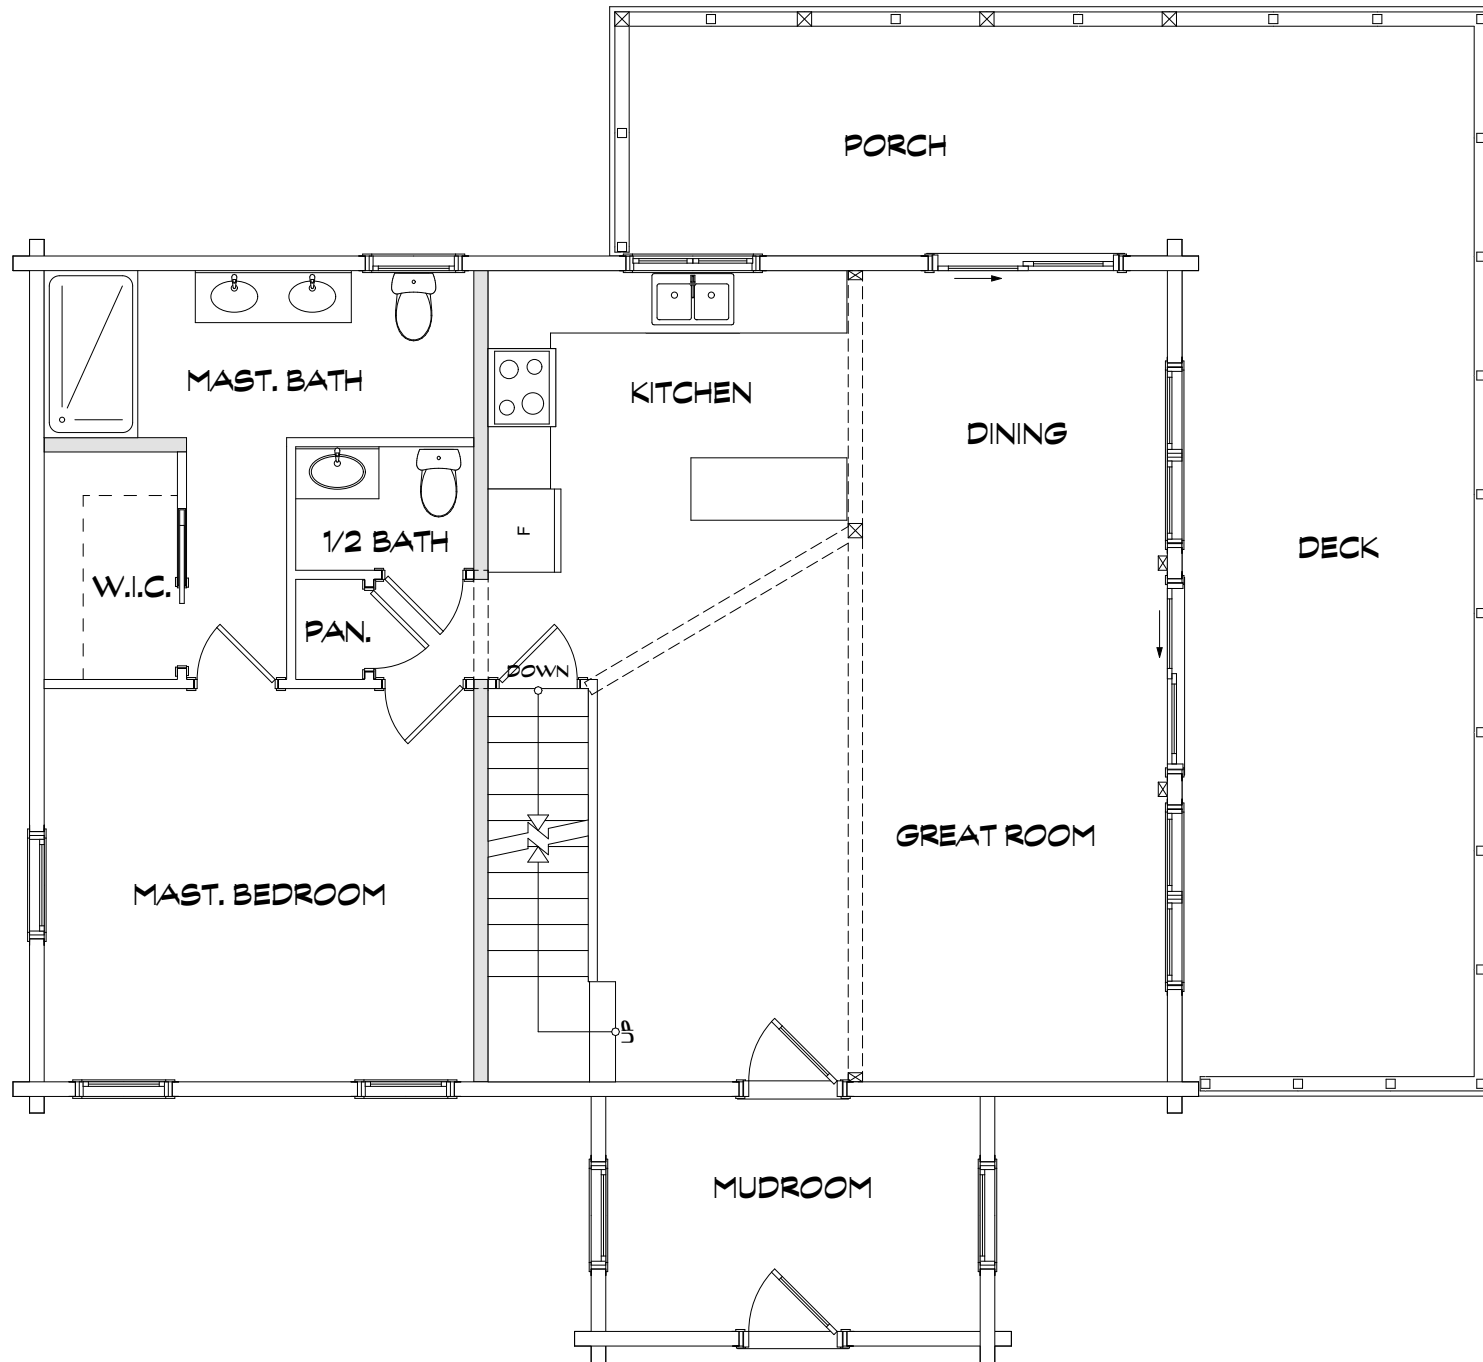

Moosehead
CEDAR LOG HOMES

1-800-571-3296
www.mclh.net

First Floor

THE HAYSTACK