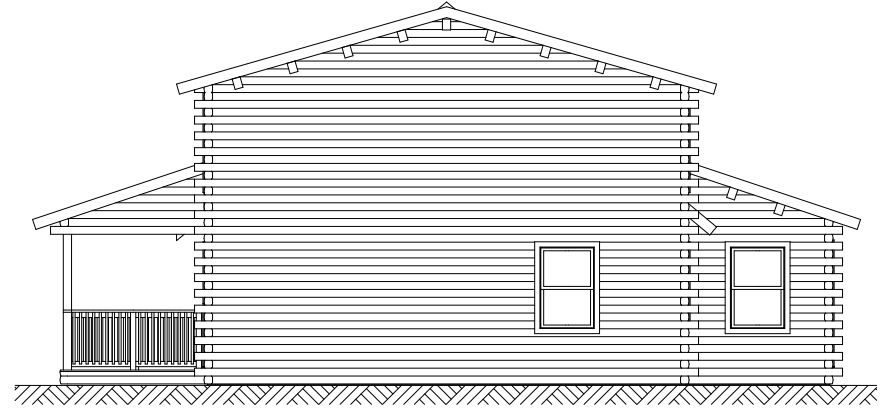

Moosehead

CEDAR LOG HOMES

Moosehead Cedar Log Homes: Authentic Maine Craftsmanship, One Cedar Log at a Time.

Building Size - 36'X34' Square Feet - 1531 Roof Structure - Purlin Bedrooms - 3 Bathrooms - 2.5

THE HAYSTACK

Moosehead
CEDAR LOG HOMES

1-800-571-3296
www.mclh.net

Front

Left

Rear

Right

THE HAYSTACK