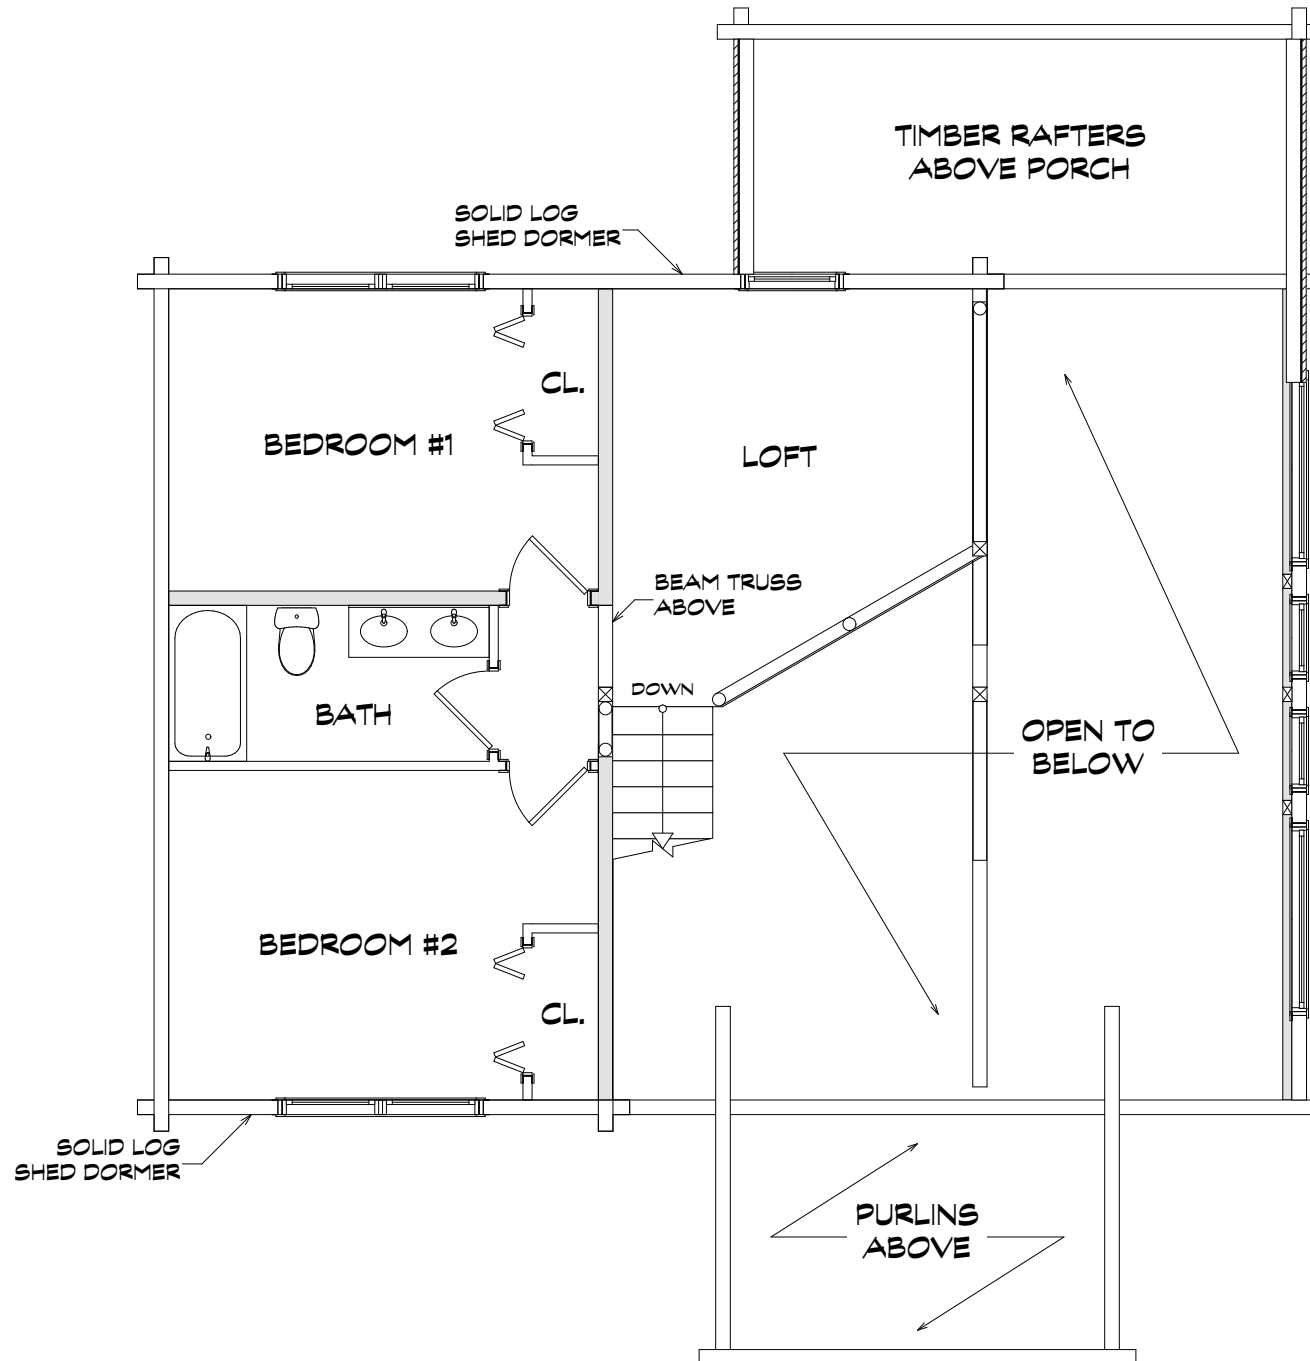

Moosehead

CEDAR LOG HOMES

Moosehead Cedar Log Homes: Authentic Maine Craftsmanship, One Cedar Log at a Time.

Building Size - 36'X34' Square Feet - 1531 Roof Structure - Purlin Bedrooms - 3 Bathrooms - 2.5

Moosehead
CEDAR LOG HOMES

1-800-571-3296
www.mclh.net

First Floor

THE HAYSTACK

Moosehead
CEDAR LOG HOMES

1-800-571-3296
www.mclh.net

THE HAYSTACK

Second Floor