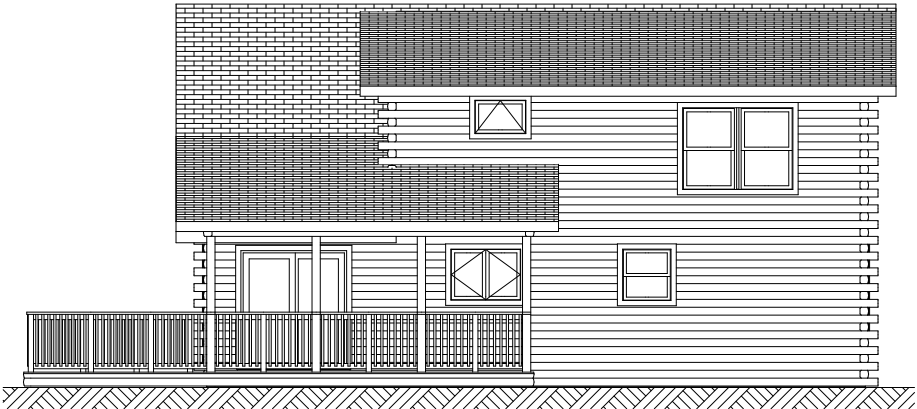

Moosehead

CEDAR LOG HOMES

Moosehead Cedar Log Homes: Authentic Maine Craftsmanship, One Cedar Log at a Time.

Building Size - 36'X34' Square Feet - 1531 Roof Structure - Purlin Bedrooms - 3 Bathrooms - 2.5

THE HAYSTACK

Moosehead
CEDAR LOG HOMES

1-800-571-3296
www.mclh.net

Front

Left

Rear

Right

THE HAYSTACK