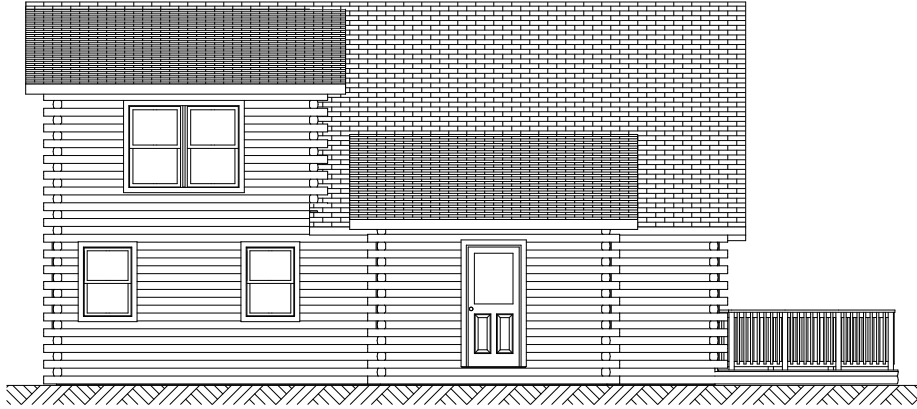

Moosehead

CEDAR LOG HOMES

Moosehead Cedar Log Homes: Authentic Maine Craftsmanship, One Cedar Log at a Time.

Building Size - 36'X34' Square Feet - 1531 Roof Structure - Purlin Bedrooms - 3 Bathrooms - 2.5

THE HAYSTACK

Moosehead
CEDAR LOG HOMES

1-800-571-3296
www.mclh.net

Front

Left

Rear

Right

THE HAYSTACK