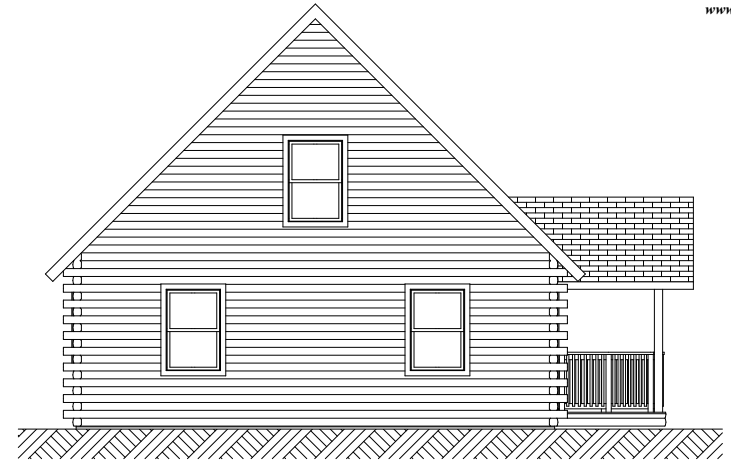

Moosehead

CEDAR LOG HOMES

Moosehead Cedar Log Homes: Authentic Maine Craftsmanship, One Cedar Log at a Time.

Building Size - 40'X26' Square Feet - 1519 Roof Structure - Rafter Bedrooms - 3 Bathrooms - 1.5

The Burham

Moosehead
CEDAR LOG HOMES

1-800-571-3296
www.mclh.net

Front

Left

Rear

Right

The Burham