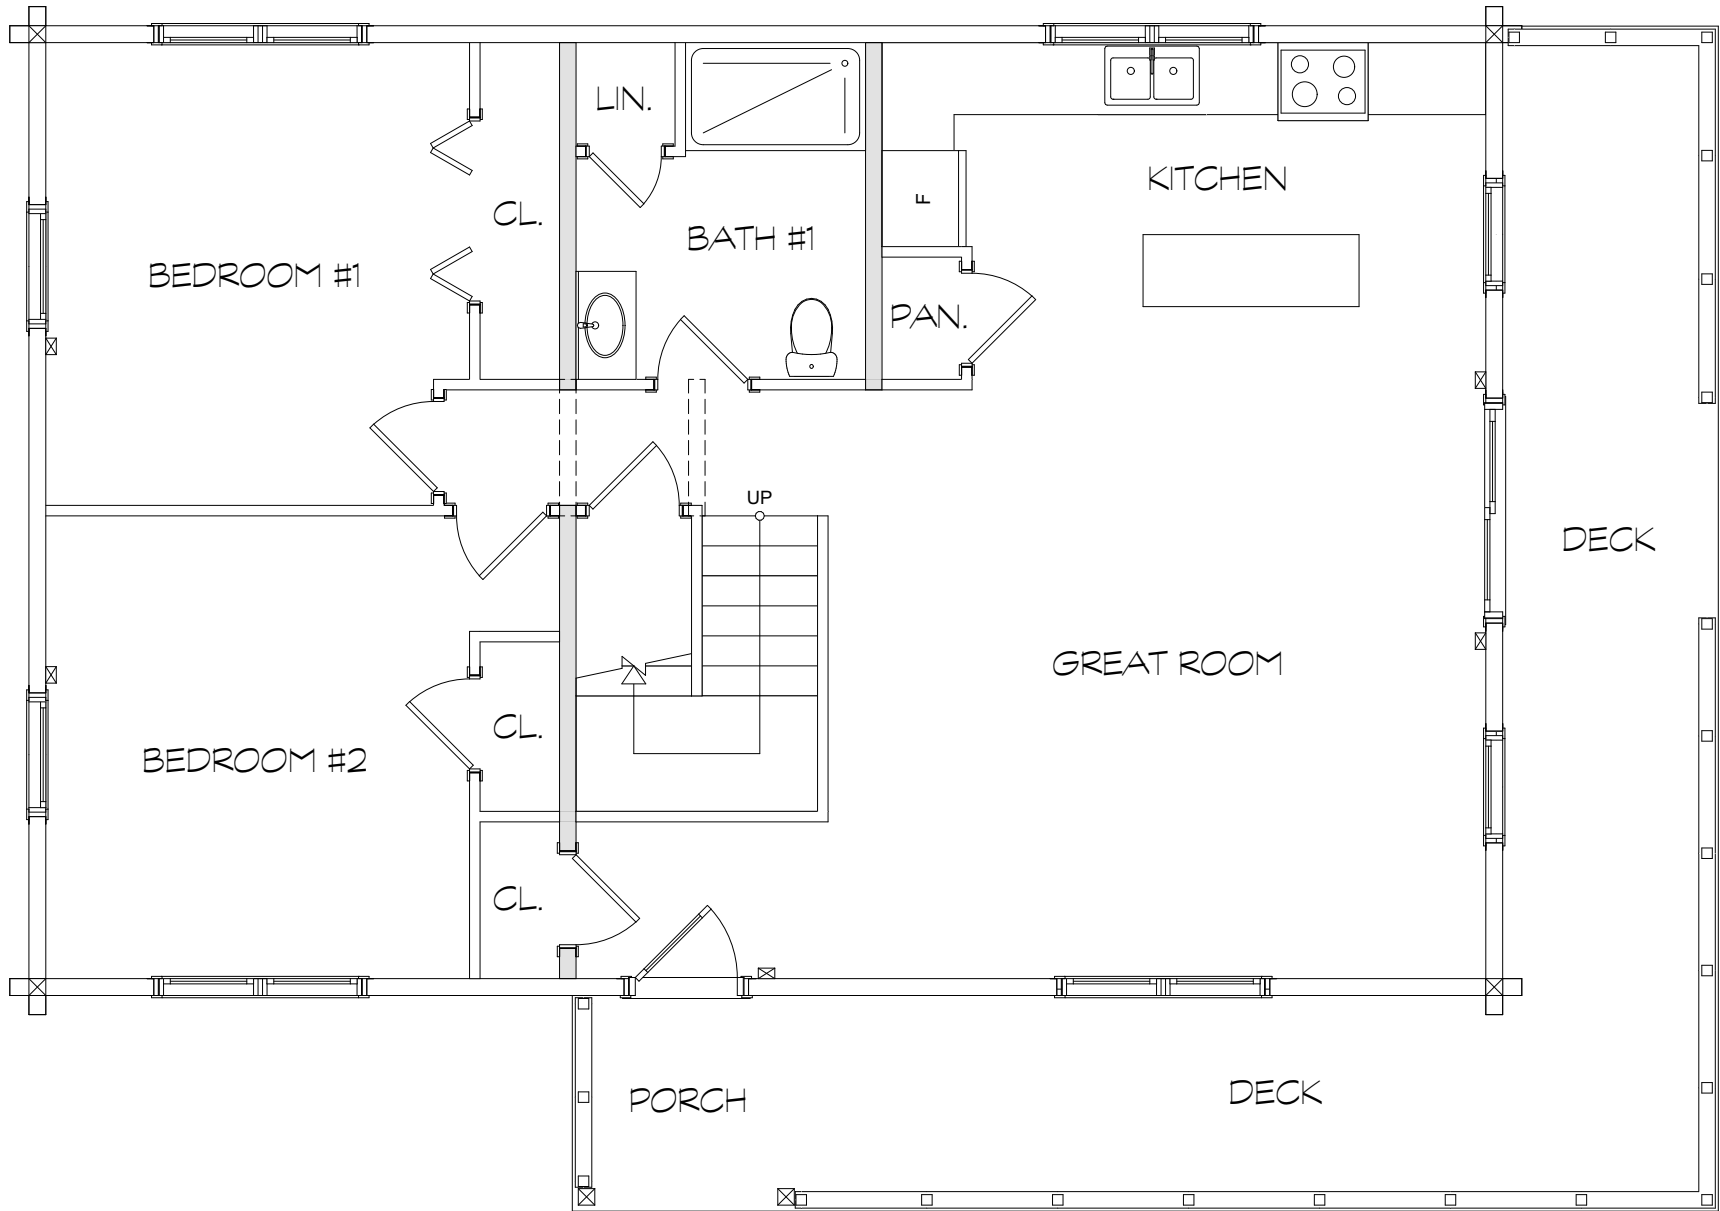

Moosehead
CEDAR LOG HOMES

1-800-571-3296
www.mclh.net

First Floor

The Burham