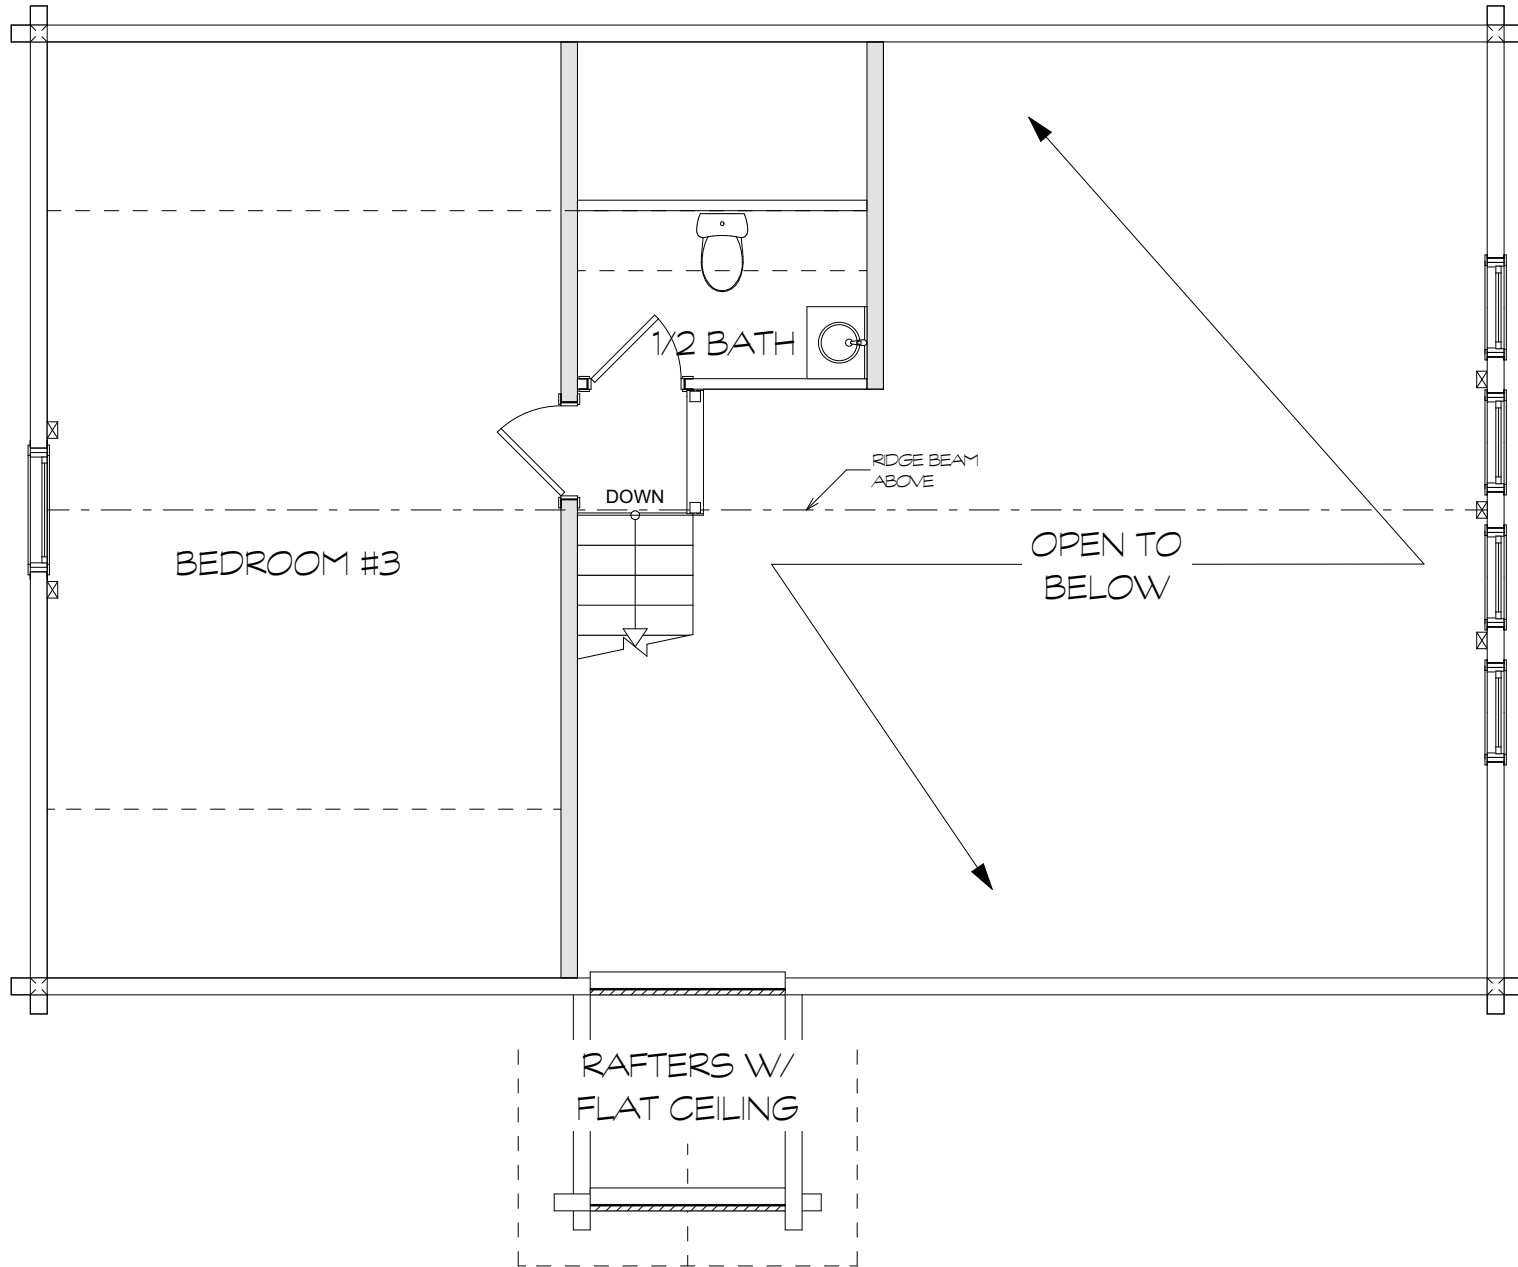

Moosehead
CEDAR LOG HOMES

1-800-571-3296
www.mclh.net

The Burham

Second Floor