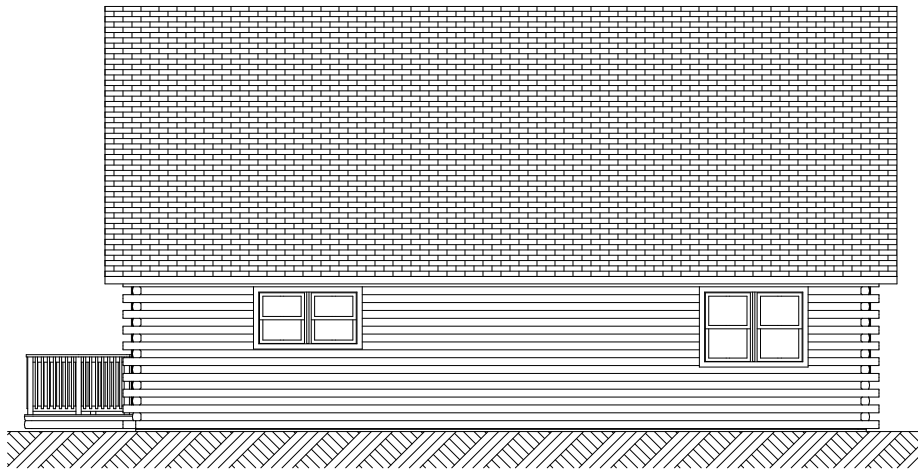

Moosehead

CEDAR LOG HOMES

Moosehead Cedar Log Homes: Authentic Maine Craftsmanship, One Cedar Log at a Time.

Building Size - 40'X26' Square Feet - 1519 Roof Structure - Rafter Bedrooms - 3 Bathrooms - 1.5

The Burham

Moosehead
CEDAR LOG HOMES

1-800-571-3296
www.mclh.net

Front

Left

Rear

Right

The Burham