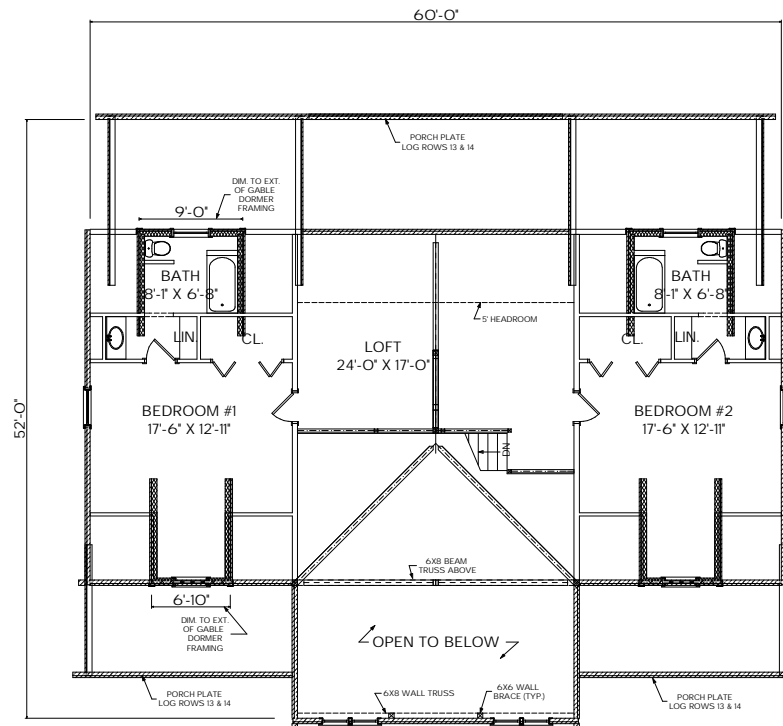

MOOSEHEAD CEDAR LOG HOMES

The Bridgewater

Sq. Ft.: 3,995
Size: 60'Wx52'L
Baths: 4
Bedrooms: 3-4

FRONT

LEFT

REAR

RIGHT

FIRST FLOOR

SECOND FLOOR