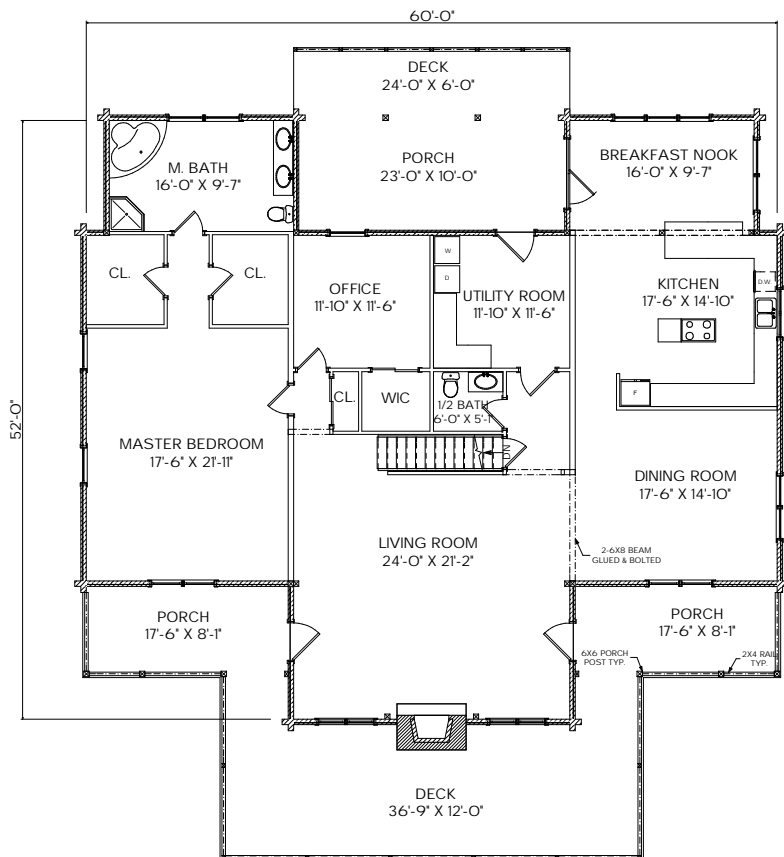

MOOSEHEAD CEDAR LOG HOMES

The Bridgewater

Sq. Ft.: 3,995
Size: 60'Wx52'L
Baths: 4
Bedrooms: 3-4

FRONT

LEFT

REAR

RIGHT

FIRST FLOOR

SECOND FLOOR