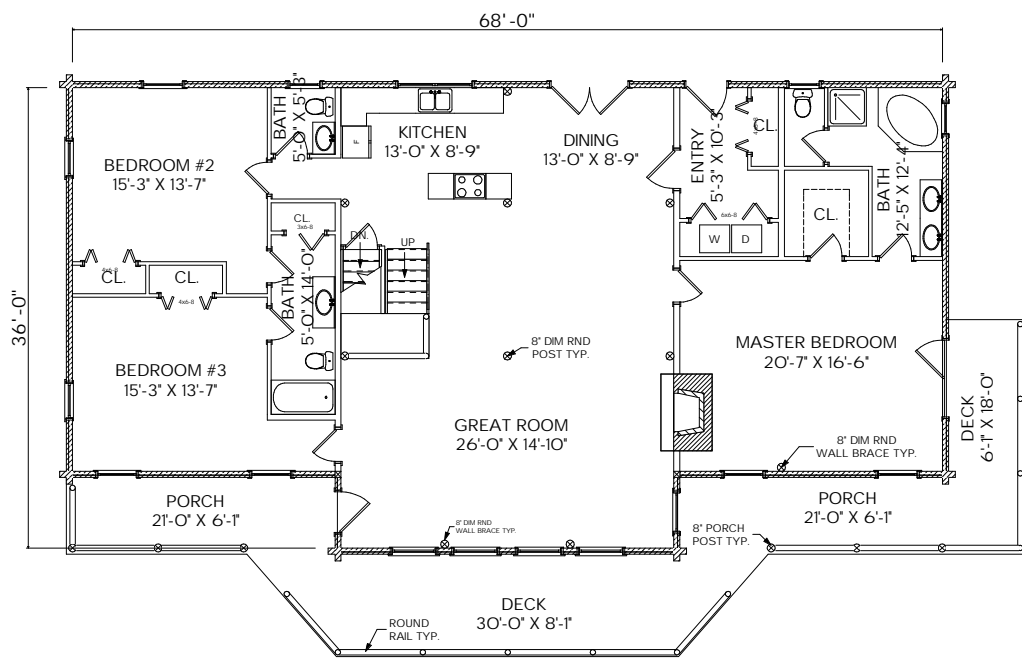

MOOSEHEAD CEDAR LOG HOMES

Modified Cumberland

Sq. Ft.: 2,751
Size: 68'Wx36'L
Baths: 3
Bedrooms: 3

FRONT

LEFT

REAR

RIGHT

FIRST FLOOR

SECOND FLOOR