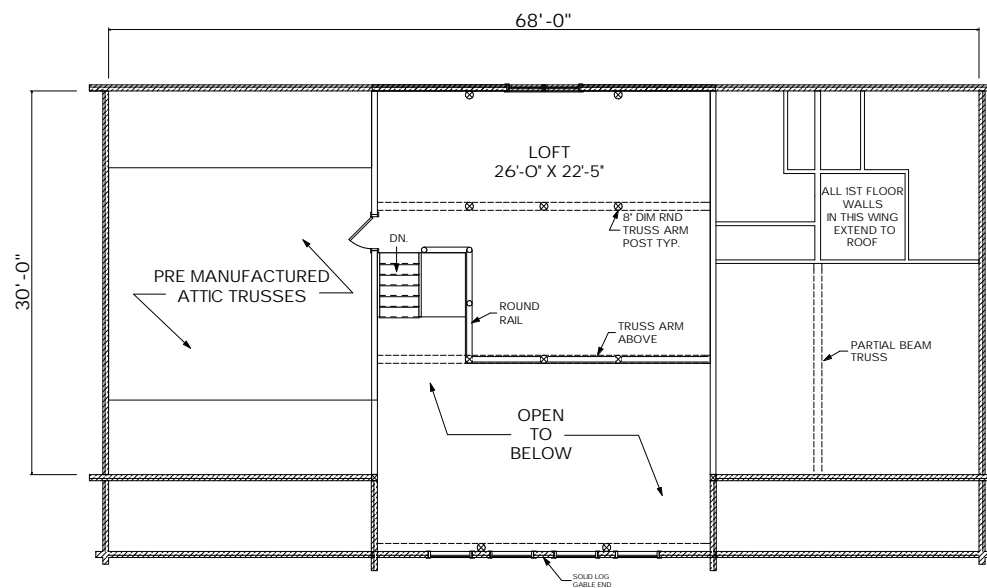

MOOSEHEAD CEDAR LOG HOMES

Modified Cumberland

Sq. Ft.: 2,751
Size: 68'Wx36'L
Baths: 3
Bedrooms: 3

FRONT

LEFT

REAR

RIGHT

FIRST FLOOR

SECOND FLOOR