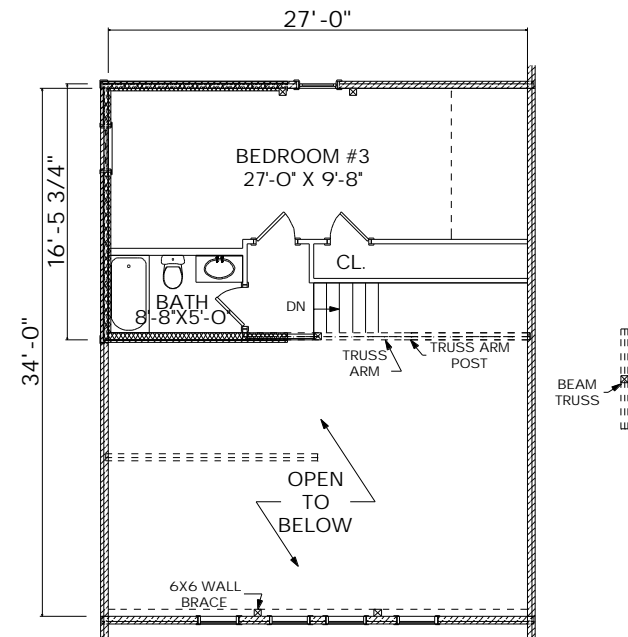

MOOSEHEAD CEDAR LOG HOMES

Modified Lakewood

Sq. Ft.: 1,305
Size: 26'Wx34'L
Baths: 2
Bedrooms: 3

FRONT

LEFT

REAR

RIGHT

FIRST FLOOR

SECOND FLOOR