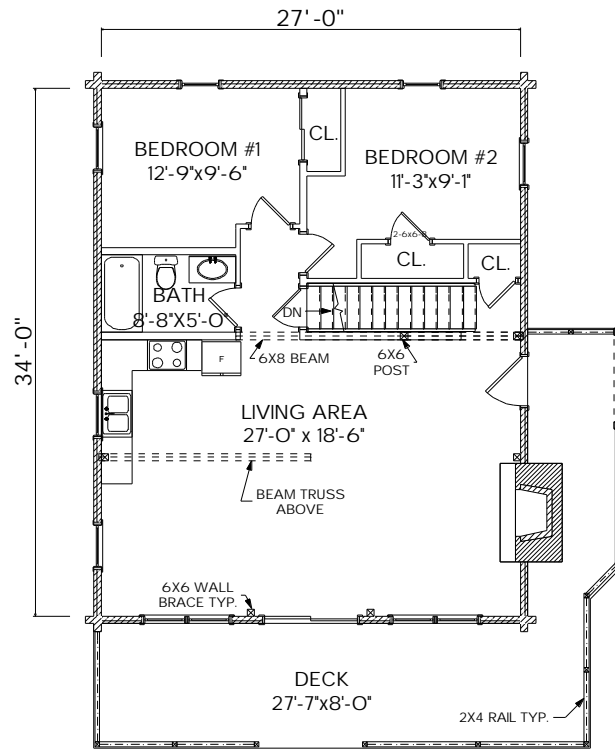

MOOSEHEAD CEDAR LOG HOMES

Modified Lakewood

Sq. Ft.: 1,305
Size: 26'Wx34'L
Baths: 2
Bedrooms: 3

FRONT

LEFT

REAR

RIGHT

FIRST FLOOR

SECOND FLOOR