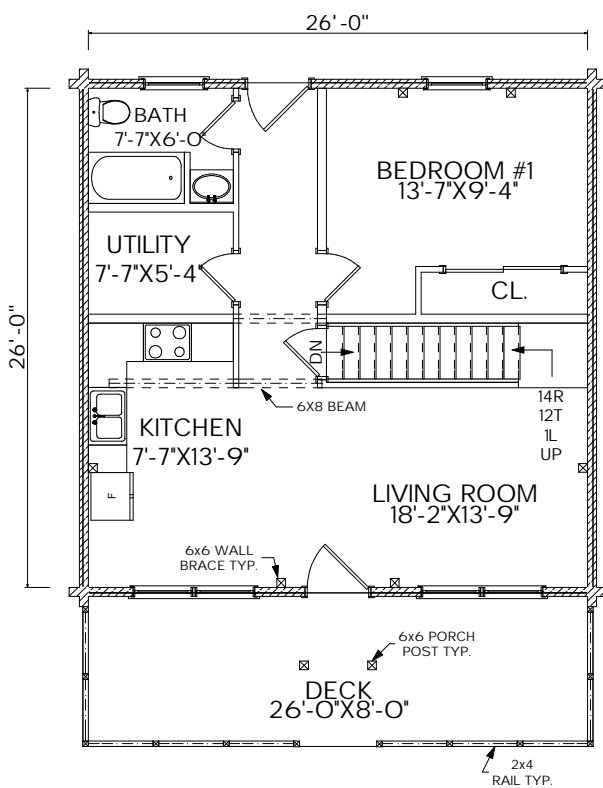

MOOSEHEAD CEDAR LOG HOMES

The Wilderness

Sq. Ft.: 1,020
Size: 26'Wx26'L
Baths: 1
Bedrooms: 1

FRONT

LEFT

REAR

RIGHT

FIRST FLOOR

SECOND FLOOR