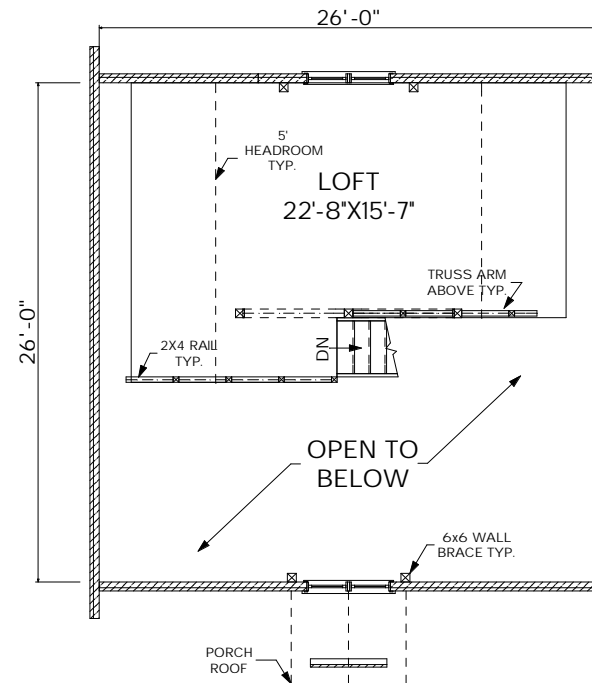

MOOSEHEAD CEDAR LOG HOMES

The Wilderness

Sq. Ft.: 1,020
Size: 26'Wx26'L
Baths: 1
Bedrooms: 1

FRONT

LEFT

REAR

RIGHT

FIRST FLOOR

SECOND FLOOR