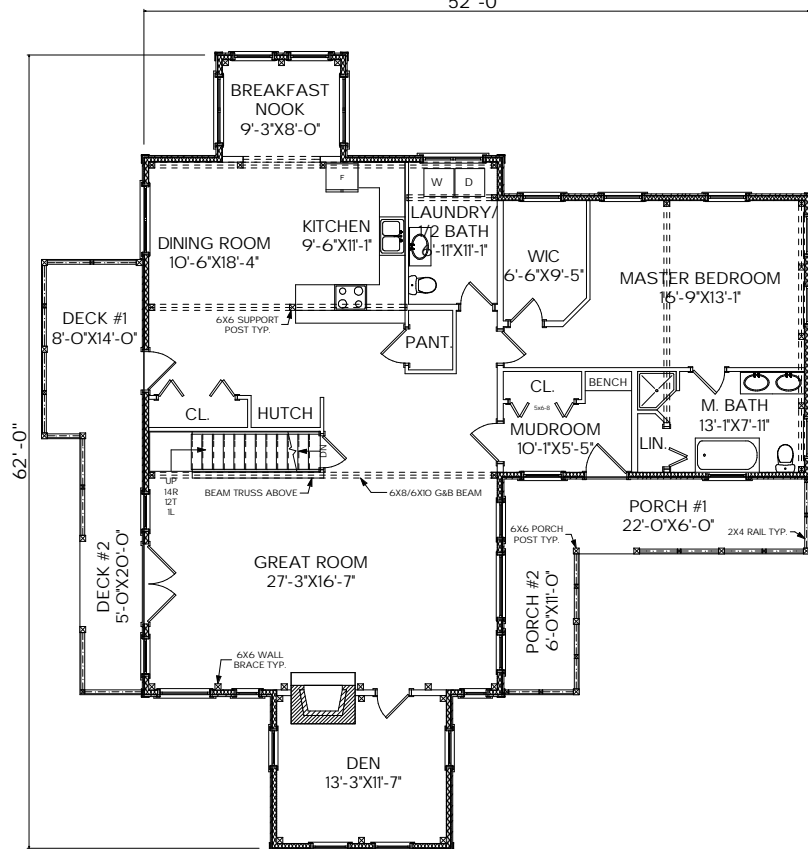

MOOSEHEAD CEDAR LOG HOMES

The White Cap

Sq. Ft.: 3,042
 Size: 52'Wx62'L
 Baths: 3
 Bedrooms: 4

FRONT

LEFT

REAR

RIGHT

FIRST FLOOR

SECOND FLOOR