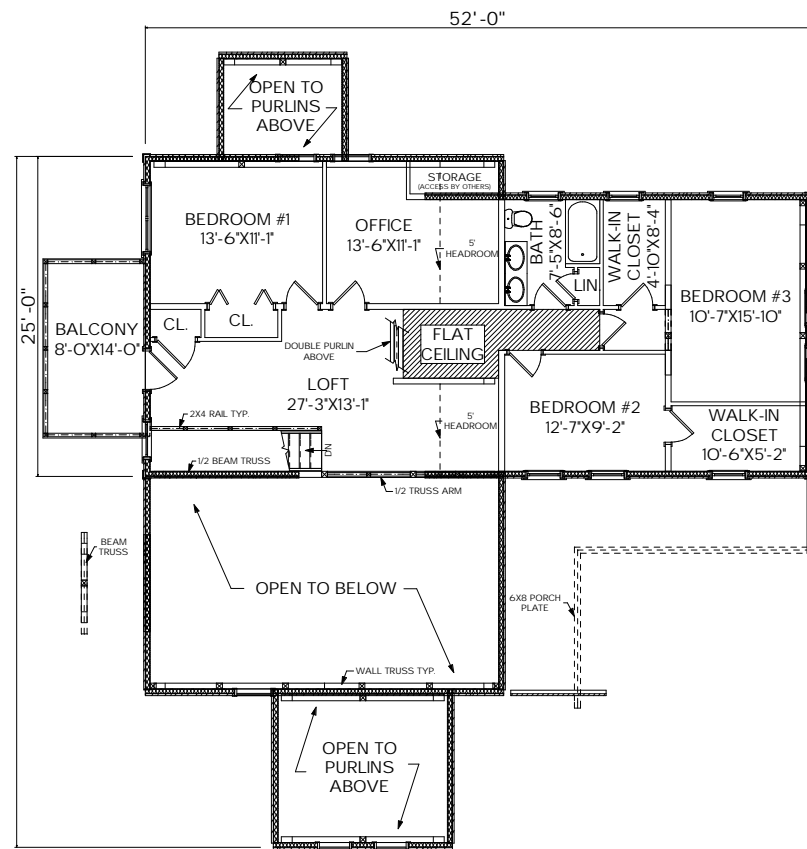

MOOSEHEAD CEDAR LOG HOMES

The White Cap

Sq. Ft.: 3,042
 Size: 52'Wx62'L
 Baths: 3
 Bedrooms: 4

FRONT

LEFT

REAR

RIGHT

FIRST FLOOR

SECOND FLOOR