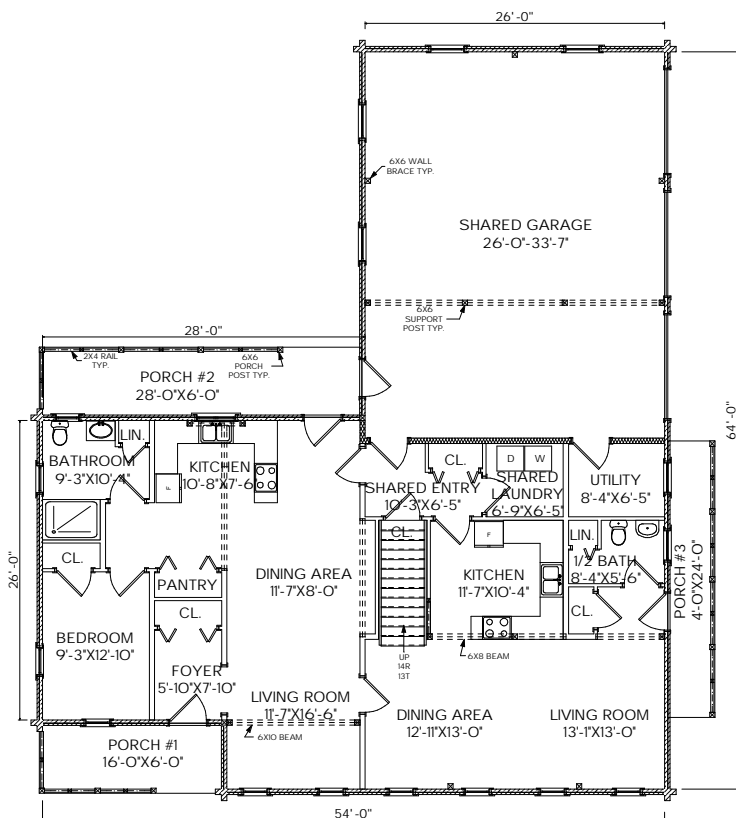

MOOSEHEAD CEDAR LOG HOMES

The St. Croix

Sq. Ft.: 2,917
 Size: 54'Wx64'L
 Baths: 4
 Bedrooms: 3

FRONT

LEFT

REAR

RIGHT

FIRST FLOOR

SECOND FLOOR