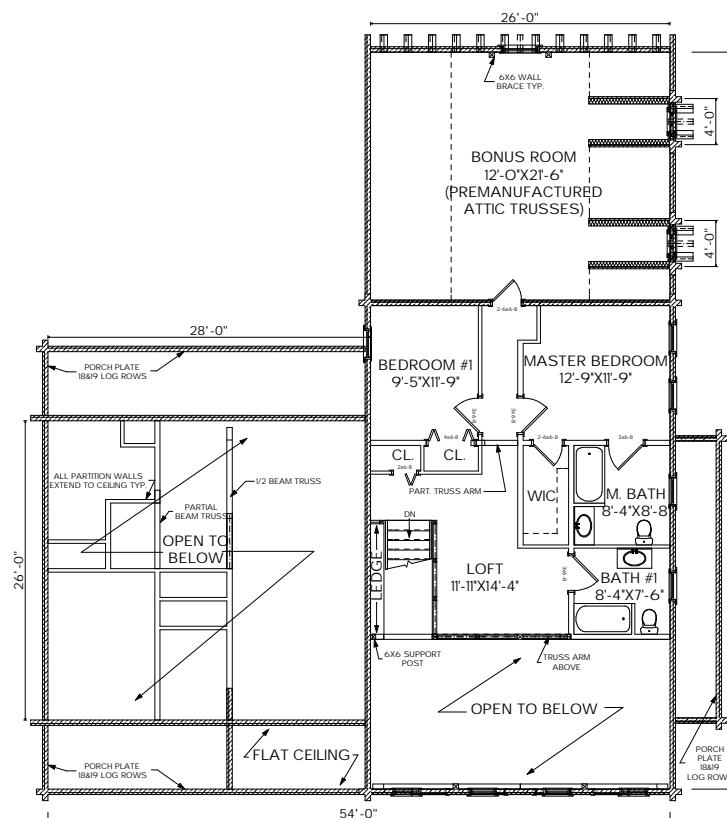

MOOSEHEAD CEDAR LOG HOMES

The St. Croix

Sq. Ft.: 2,917
 Size: 54'Wx64'L
 Baths: 4
 Bedrooms: 3

FRONT

LEFT

REAR

RIGHT

FIRST FLOOR

SECOND FLOOR