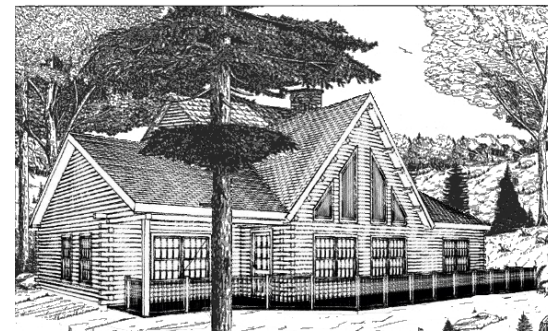

MOOSEHEAD CEDAR LOG HOMES

The Springfield

Sq. Ft.: 1,926
Size: 52'Wx32'L
Baths: 2
Bedrooms: 3

FRONT

LEFT

REAR

RIGHT

FIRST FLOOR

SECOND FLOOR