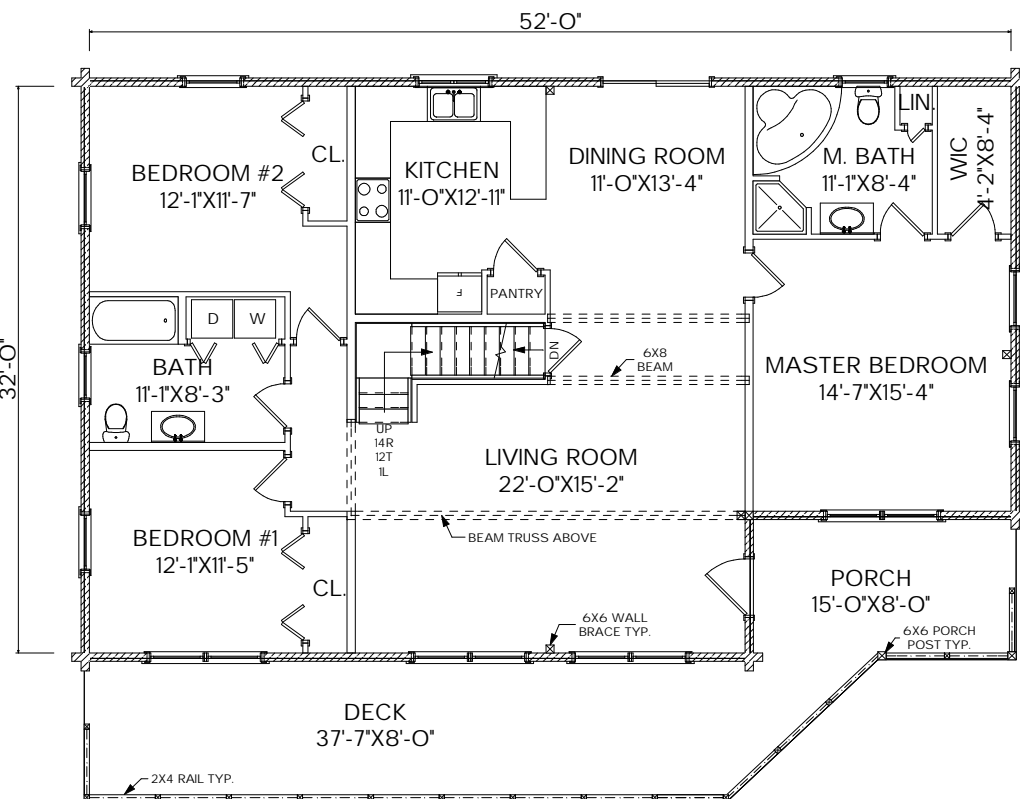

MOOSEHEAD CEDAR LOG HOMES

The Springfield

Sq. Ft.: 1,926
Size: 52'Wx32'L
Baths: 2
Bedrooms: 3

FRONT

LEFT

REAR

RIGHT

FIRST FLOOR

SECOND FLOOR