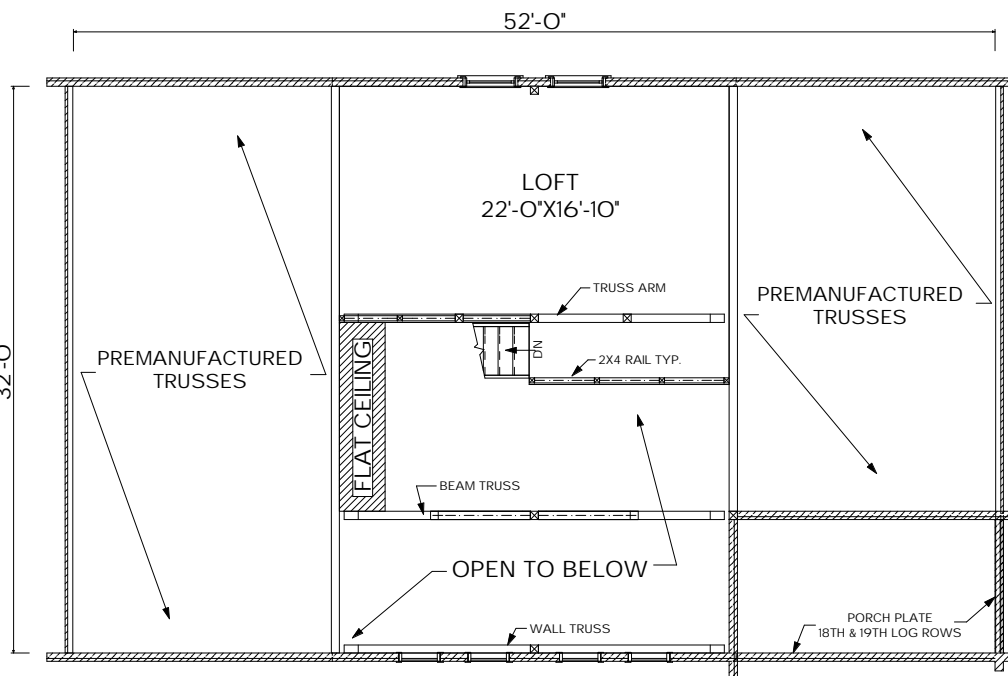

MOOSEHEAD CEDAR LOG HOMES

The Springfield

Sq. Ft.: 1,926
Size: 52'Wx32'L
Baths: 2
Bedrooms: 3

FRONT

LEFT

REAR

RIGHT

FIRST FLOOR

SECOND FLOOR