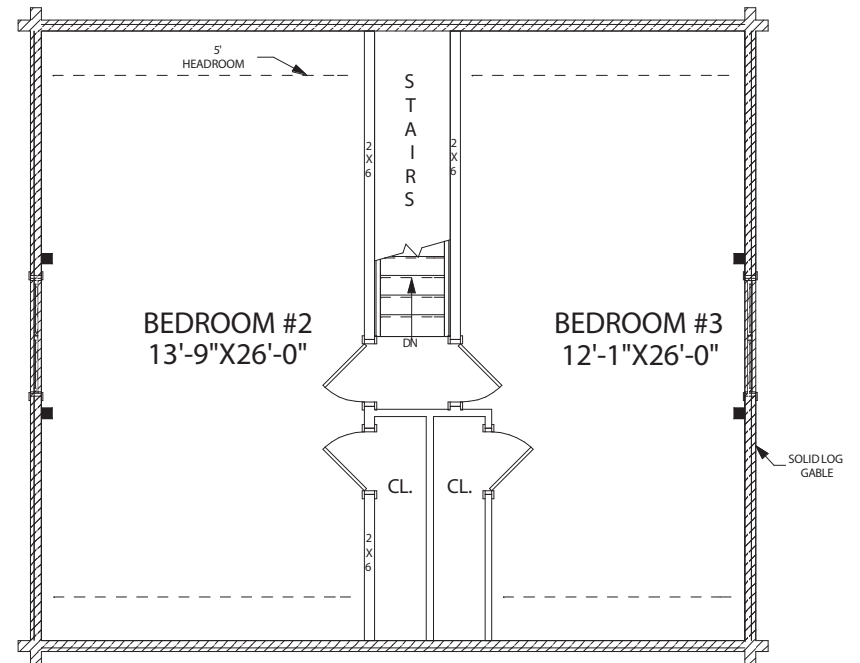

MOOSEHEAD CEDAR LOG HOMES

The Rockwood

Sq. Ft. 1,551
Size: 26'Wx30'L
Baths: 1
Bedrooms: 3
Living Room: 13'x13'

FRONT ELEVATION

REAR ELEVATION

RIGHT ELEVATION

LEFT ELEVATION

First Floor Plan

Second Floor Plan