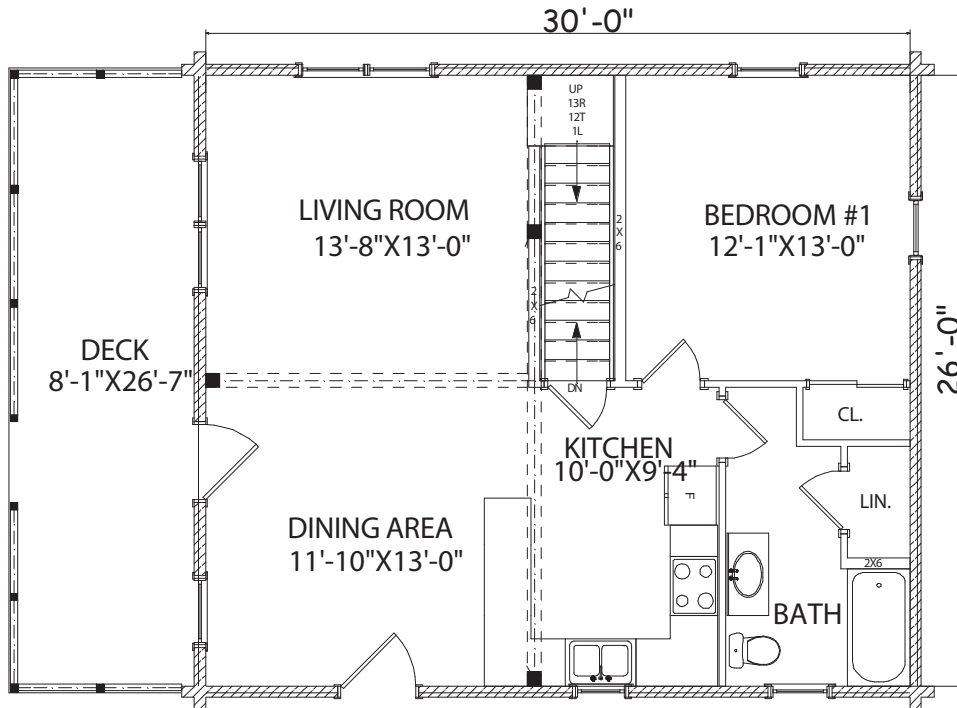

MOOSEHEAD CEDAR LOG HOMES

The Rockwood

Sq. Ft. 1,551
Size: 26'Wx30'L
Baths: 1
Bedrooms: 3
Living Room: 13'x13'

FRONT ELEVATION

REAR ELEVATION

RIGHT ELEVATION

LEFT ELEVATION

First Floor Plan

Second Floor Plan