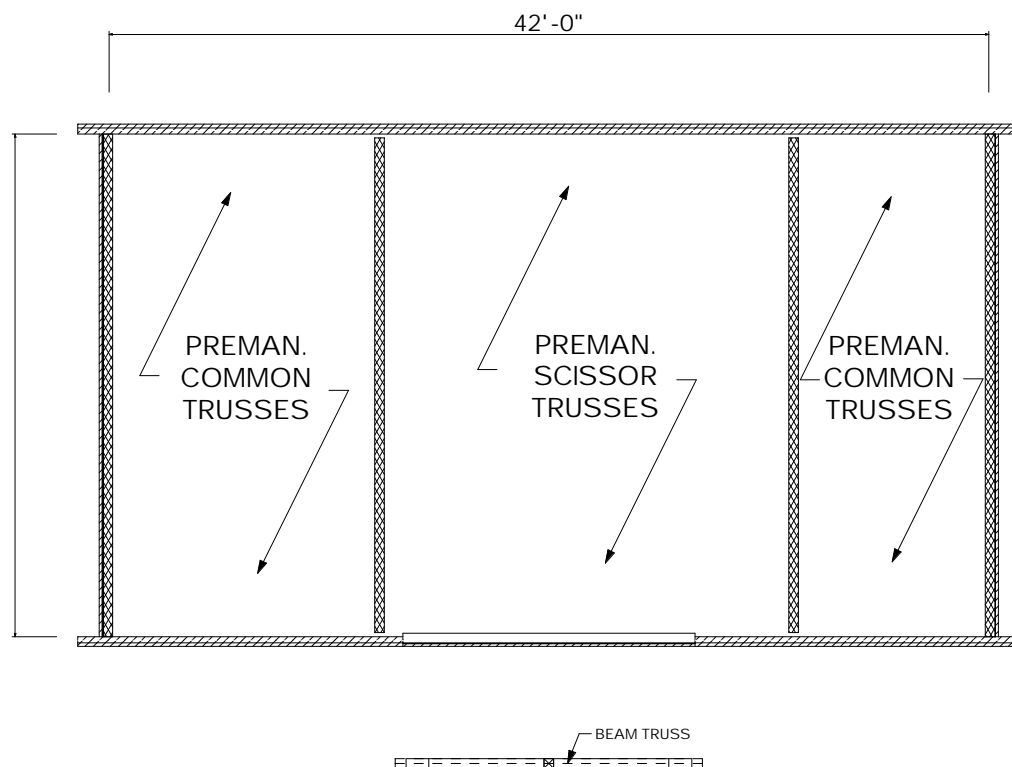

MOOSEHEAD CEDAR LOG HOMES

The Riverside

Sq. Ft.: 1,047
Size: 42'Wx24'L
Baths: 2
Bedrooms: 2

FRONT

LEFT

REAR

RIGHT

FIRST FLOOR

SECOND FLOOR