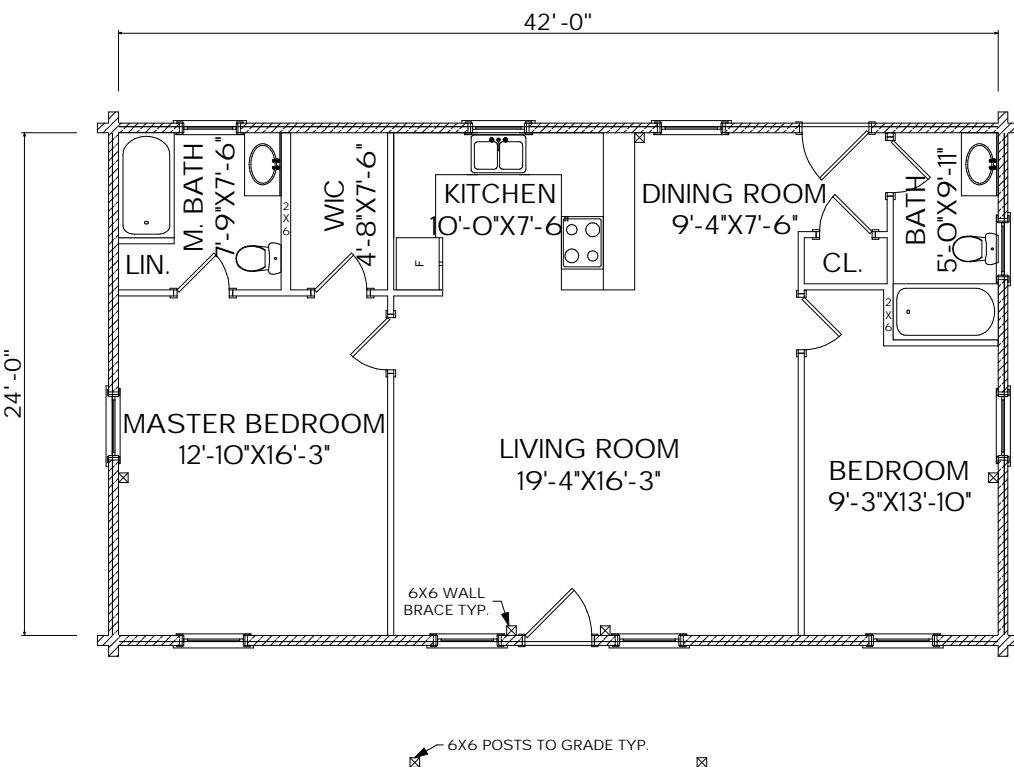

MOOSEHEAD CEDAR LOG HOMES

The Riverside

Sq. Ft.: 1,047
Size: 42'Wx24'L
Baths: 2
Bedrooms: 2

FRONT

LEFT

REAR

RIGHT

FIRST FLOOR

SECOND FLOOR