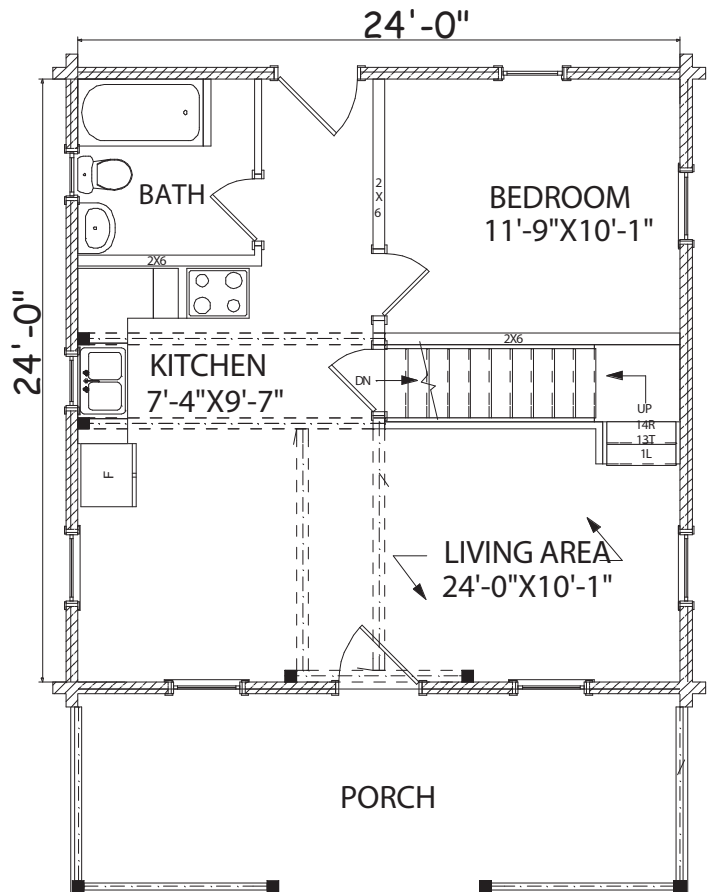

## The Poacher

Sq. Ft. 1,126  
 Size: 24'Wx32'L  
 Baths: 1  
 Bedrooms: 1  
 Living Room: 24'x10'

FRONT ELEVATION

REAR ELEVATION

RIGHT ELEVATION

LEFT ELEVATION

First Floor Plan

Second Floor Plan