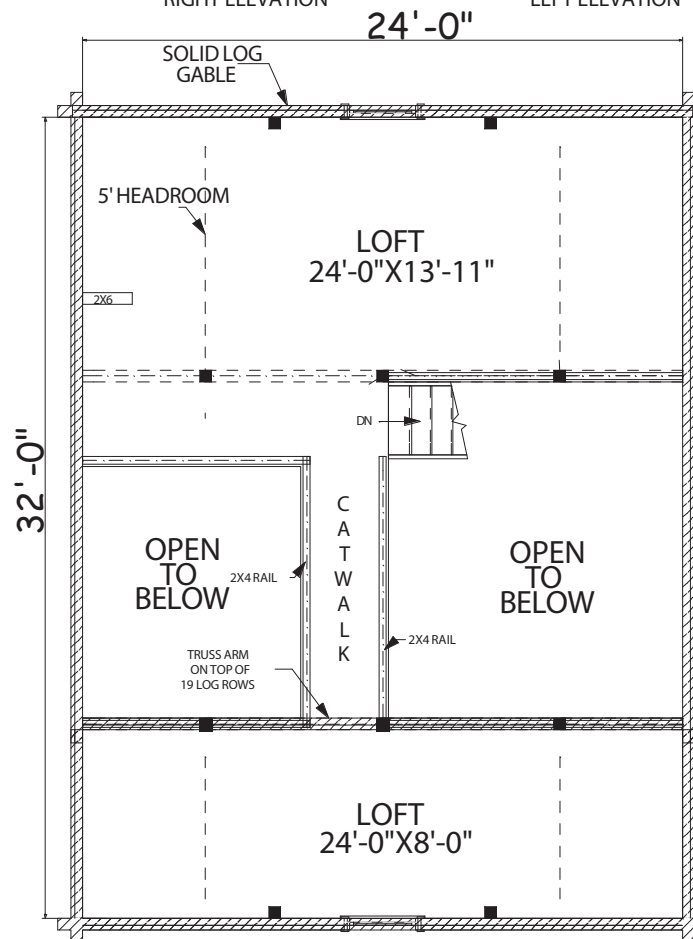

## The Poacher

Sq. Ft. 1,126  
 Size: 24'Wx32'L  
 Baths: 1  
 Bedrooms: 1  
 Living Room: 24'x10'

FRONT ELEVATION

REAR ELEVATION

RIGHT ELEVATION

LEFT ELEVATION

First Floor Plan

Second Floor Plan