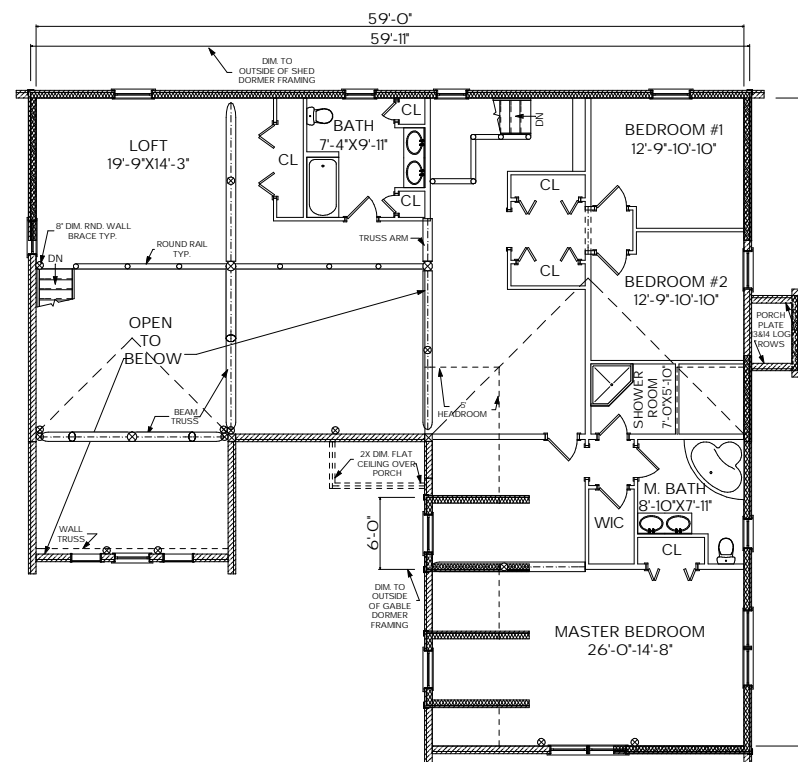

## The Piscataquis

Sq. Ft.: 3,784  
Size: 59'Wx54'L  
Baths: 4  
Bedrooms: 3-5

FRONT

LEFT

REAR

RIGHT

FIRST FLOOR

SECOND FLOOR