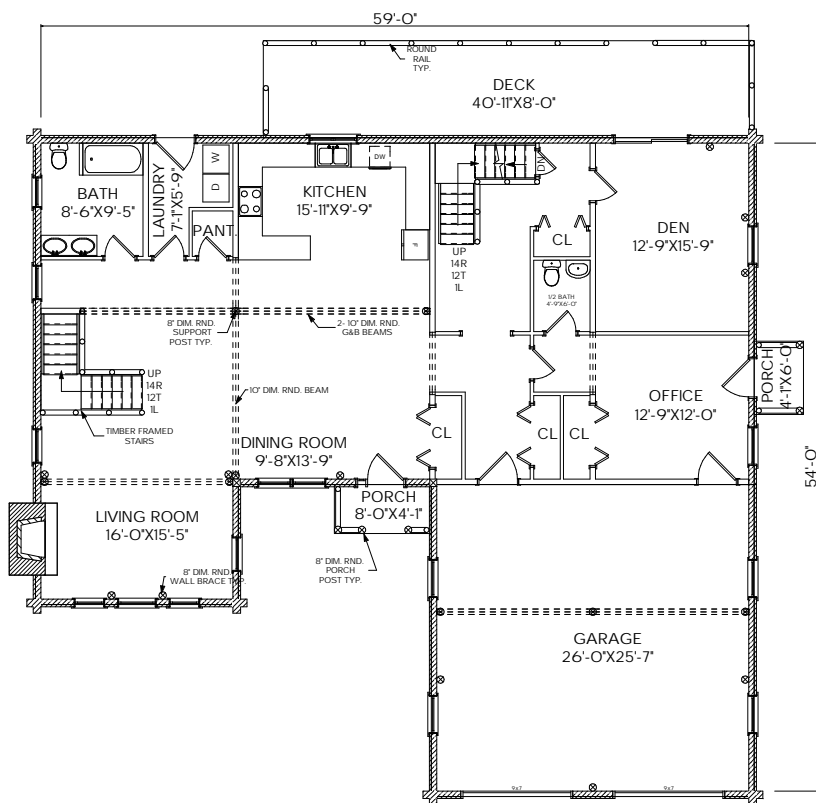

## The Piscataquis

Sq. Ft.: 3,784  
Size: 59'Wx54'L  
Baths: 4  
Bedrooms: 3-5

FRONT

LEFT

REAR

RIGHT

FIRST FLOOR

SECOND FLOOR