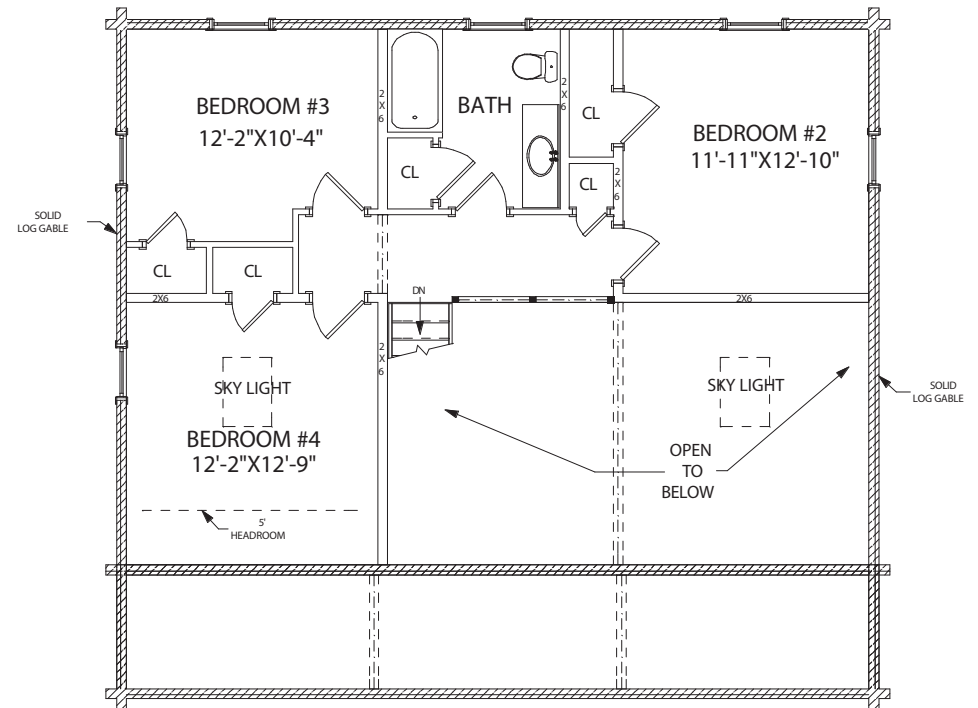

MOOSEHEAD CEDAR LOG HOMES

The Pioneer

Sq. Ft. 1,612
Size: 36'Wx32'L
Baths: 2
Bedrooms: 3
Living Room: 20'x12'

FRONT ELEVATION

REAR ELEVATION

RIGHT ELEVATION

LEFT ELEVATION

First Floor Plan

Second Floor Plan