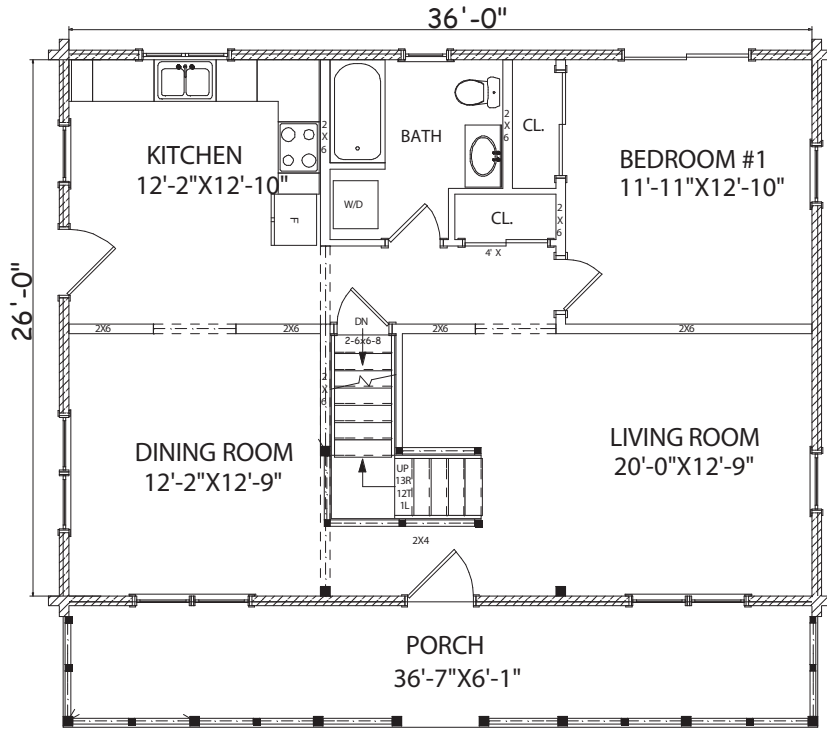

MOOSEHEAD CEDAR LOG HOMES

The Pioneer

Sq. Ft. 1,612
Size: 36'Wx32'L
Baths: 2
Bedrooms: 3
Living Room: 20'x12'

FRONT ELEVATION

REAR ELEVATION

RIGHT ELEVATION

LEFT ELEVATION

First Floor Plan

Second Floor Plan