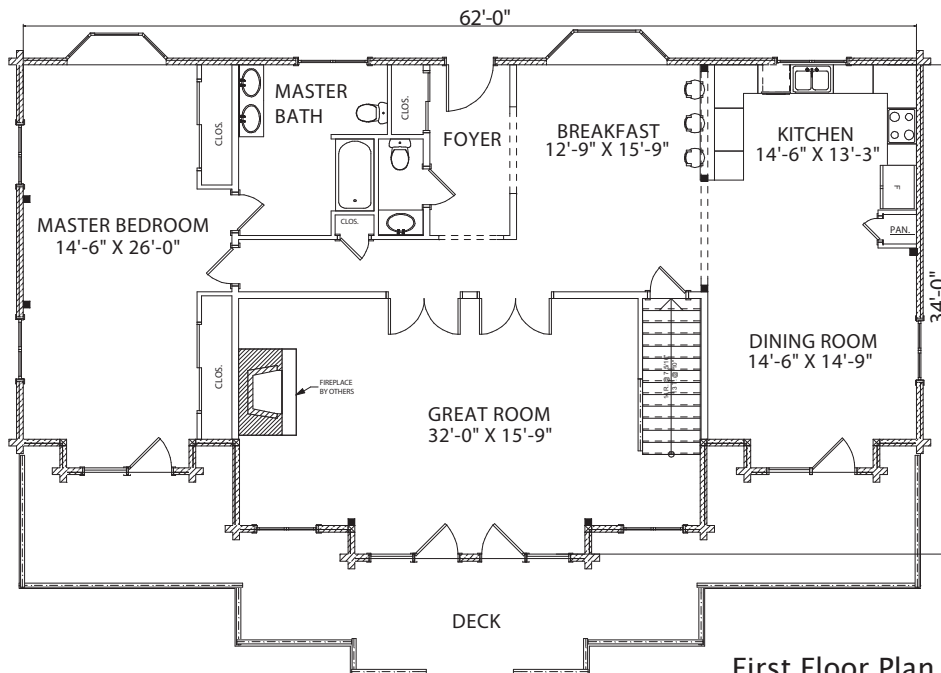

MOOSEHEAD CEDAR LOG HOMES

The Moosehead

Sq. Ft. 2,448
Size: 62'Wx34'L
Baths: 2-1/2
Bedrooms: 3
Great Room: 32'x15'

FRONT ELEVATION

REAR ELEVATION

RIGHT ELEVATION

LEFT ELEVATION

First Floor Plan

Second Floor Plan