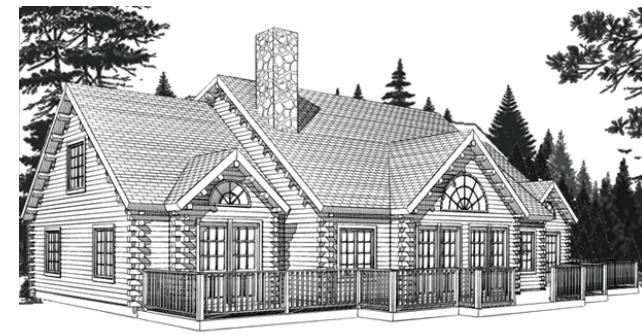

MOOSEHEAD CEDAR LOG HOMES

The Moosehead

Sq. Ft. 2,448
Size: 62'Wx34'L
Baths: 2-1/2
Bedrooms: 3
Great Room: 32'x15'

FRONT ELEVATION

REAR ELEVATION

RIGHT ELEVATION

LEFT ELEVATION

First Floor Plan