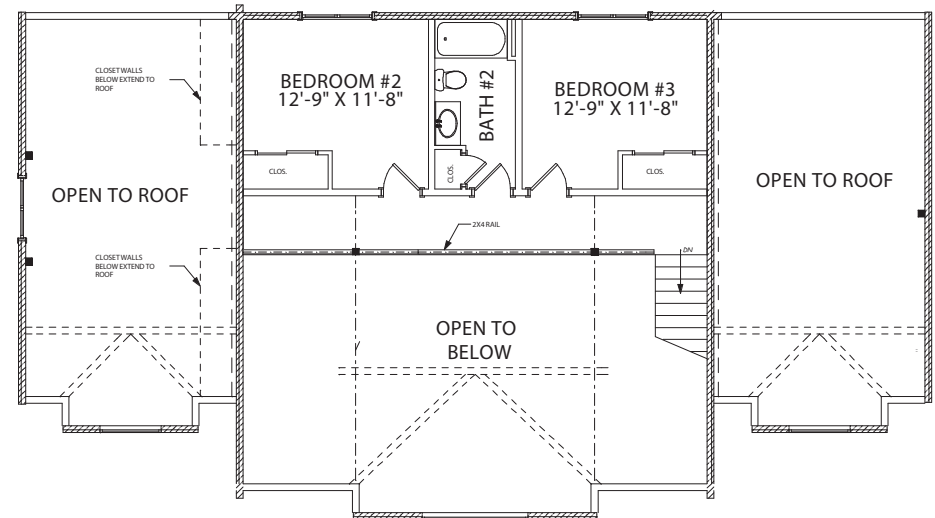

MOOSEHEAD CEDAR LOG HOMES

The Moosehead

Sq. Ft. 2,448
Size: 62'Wx34'L
Baths: 2-1/2
Bedrooms: 3
Great Room: 32'x15'

FRONT ELEVATION

REAR ELEVATION

RIGHT ELEVATION

LEFT ELEVATION

First Floor Plan

Second Floor Plan