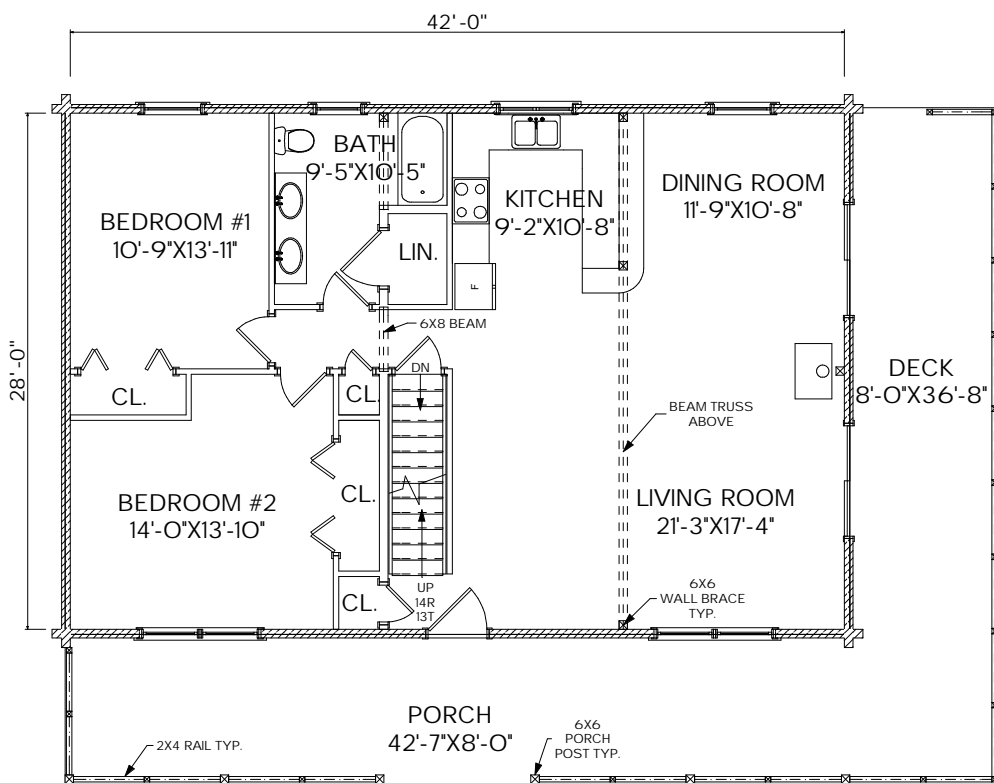

MOOSEHEAD CEDAR LOG HOMES

The Madison

Sq. Ft.: 1,856
 Size: 42'Wx28'L
 Baths: 2
 Bedrooms: 3

FRONT

LEFT

REAR

RIGHT

FIRST FLOOR

SECOND FLOOR