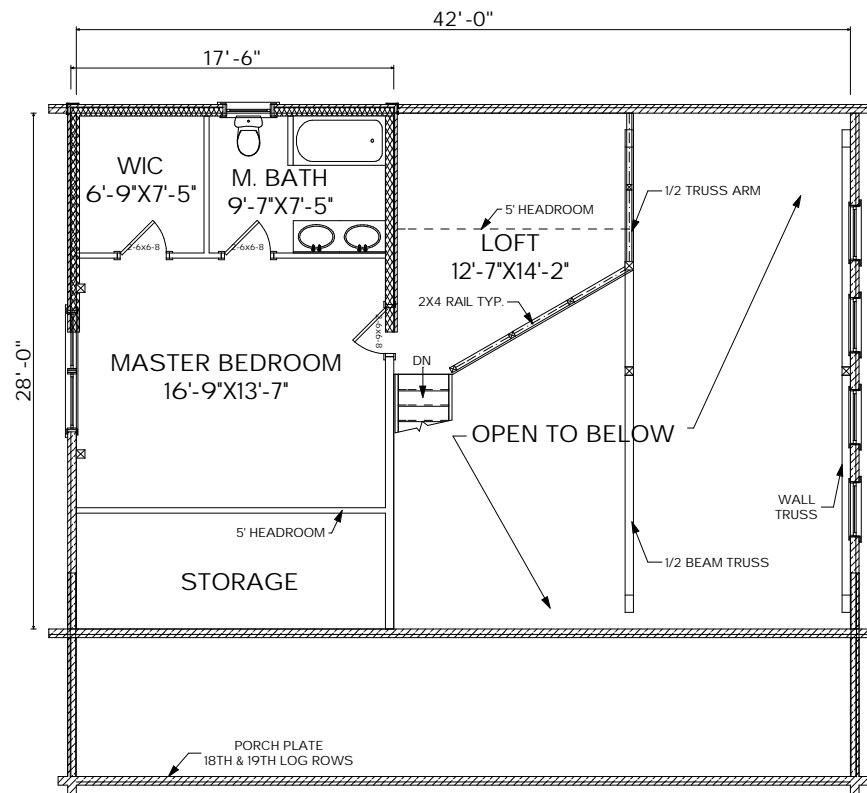

MOOSEHEAD CEDAR LOG HOMES

The Madison

Sq. Ft.: 1,856
 Size: 42'Wx28'L
 Baths: 2
 Bedrooms: 3

FRONT

LEFT

REAR

RIGHT

FIRST FLOOR

SECOND FLOOR