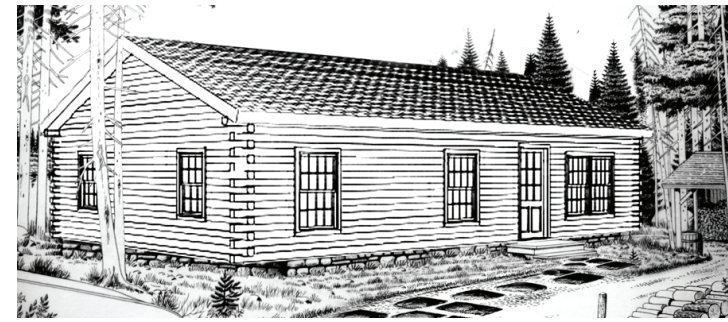

MOOSEHEAD CEDAR LOG HOMES

The Little Wilson

Sq. Ft. 998
Size: 40'Wx24'L
Baths: 1
Bedrooms: 3
Living Room: 13'x12'

FRONT ELEVATION

REAR ELEVATION

RIGHT ELEVATION

LEFT ELEVATION

Floor Plan