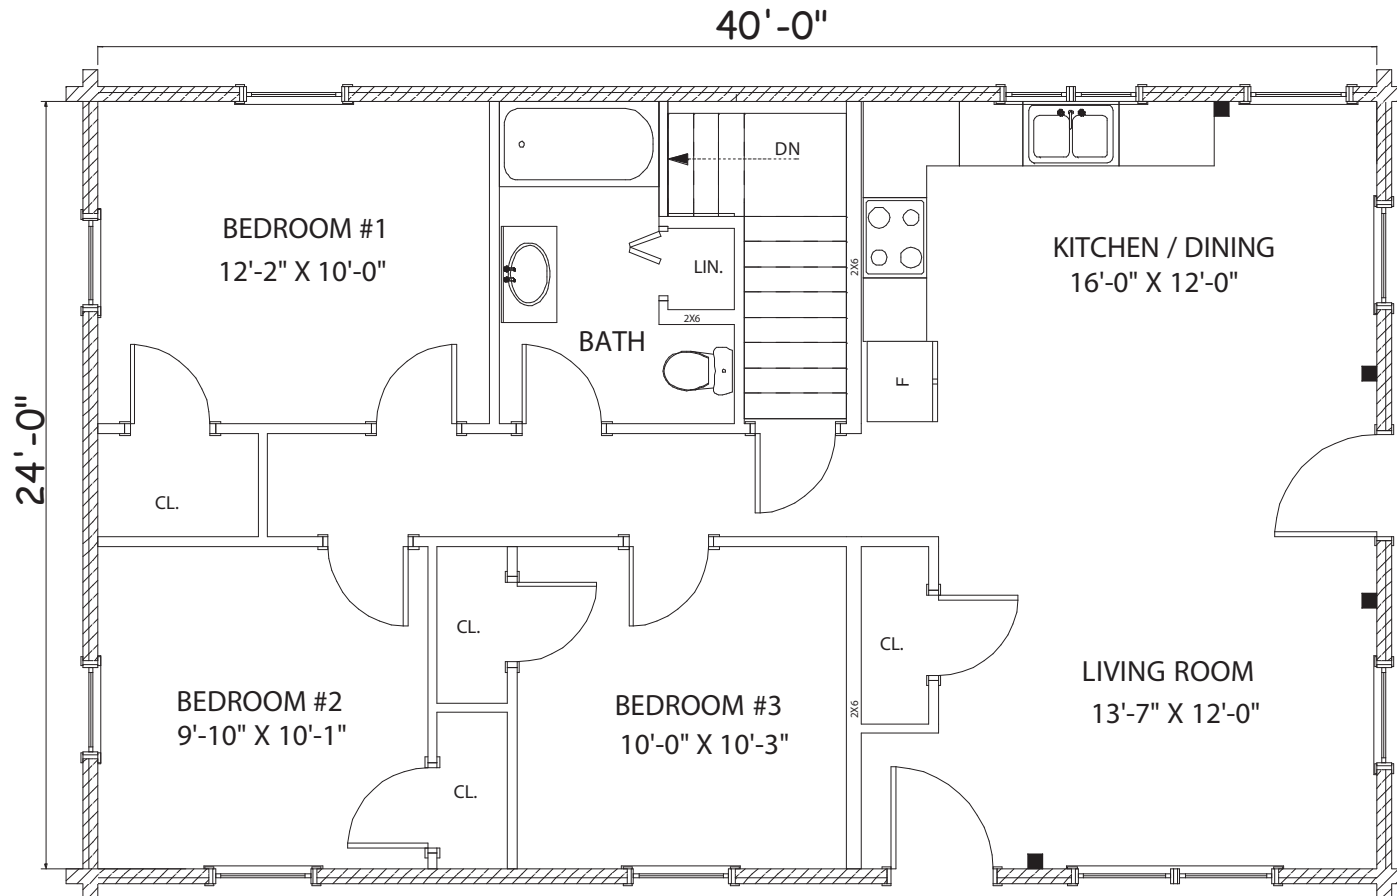

MOOSEHEAD CEDAR LOG HOMES

The Little Wilson

Sq. Ft. 998
Size: 40'Wx24'L
Baths: 1
Bedrooms: 3
Living Room: 13'x12'

FRONT ELEVATION

REAR ELEVATION

RIGHT ELEVATION

LEFT ELEVATION

Floor Plan