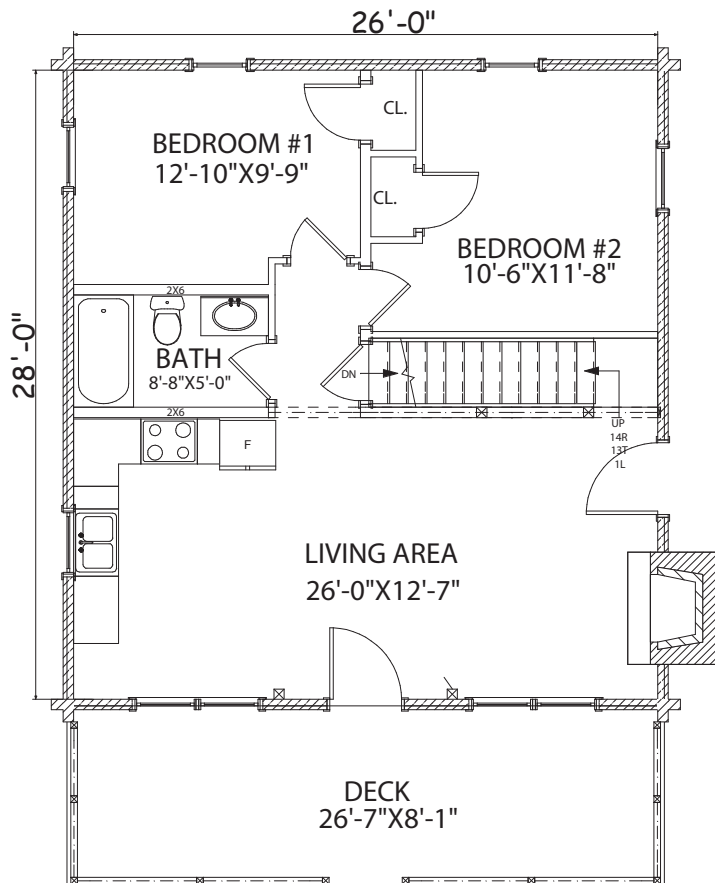

MOOSEHEAD CEDAR LOG HOMES

The Lakewood

Sq. Ft. 1,116
Size: 26'Wx28'L
Baths: 2
Bedrooms: 2
Living Room: 26'x12'

FRONT ELEVATION

REAR ELEVATION

RIGHT ELEVATION

LEFT ELEVATION

First Floor Plan

Second Floor Plan