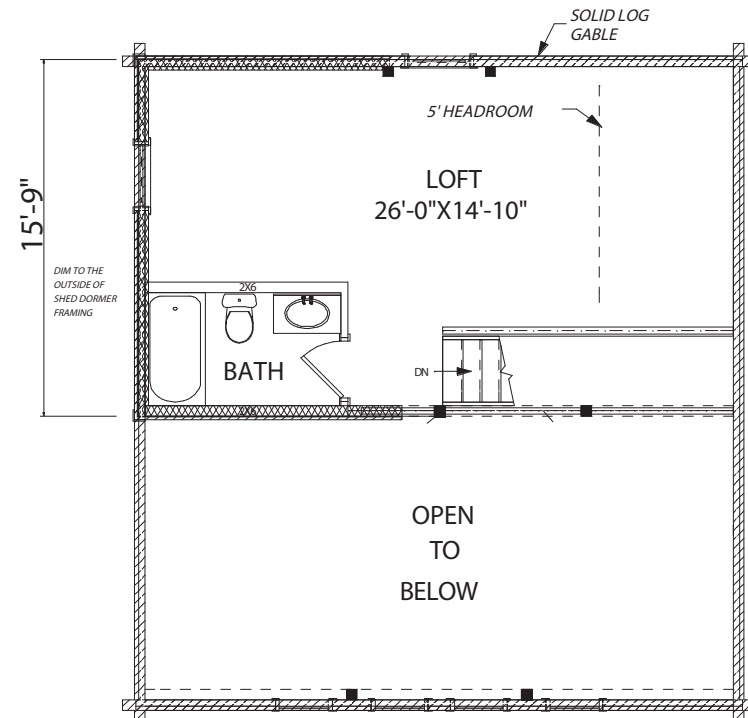

MOOSEHEAD CEDAR LOG HOMES

The Lakewood

Sq. Ft. 1,116
Size: 26'Wx28'L
Baths: 2
Bedrooms: 2
Living Room: 26'x12'

FRONT ELEVATION

REAR ELEVATION

RIGHT ELEVATION

LEFT ELEVATION

First Floor Plan

Second Floor Plan