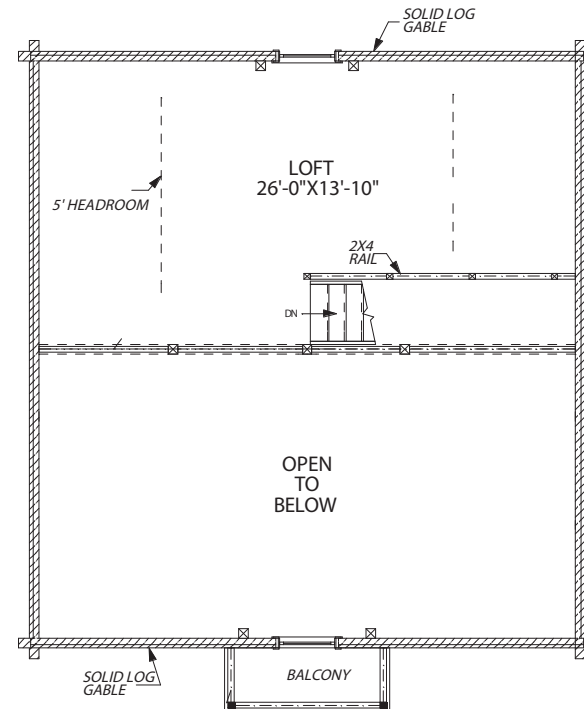

MOOSEHEAD CEDAR LOG HOMES

The Laker

Sq. Ft. 1,084
Size: 26'Wx28'L
Baths: 1
Bedrooms: 2
Living Room: 26'x13'

FRONT ELEVATION

REAR ELEVATION

RIGHT ELEVATION

LEFT ELEVATION

First Floor Plan

Second Floor Plan