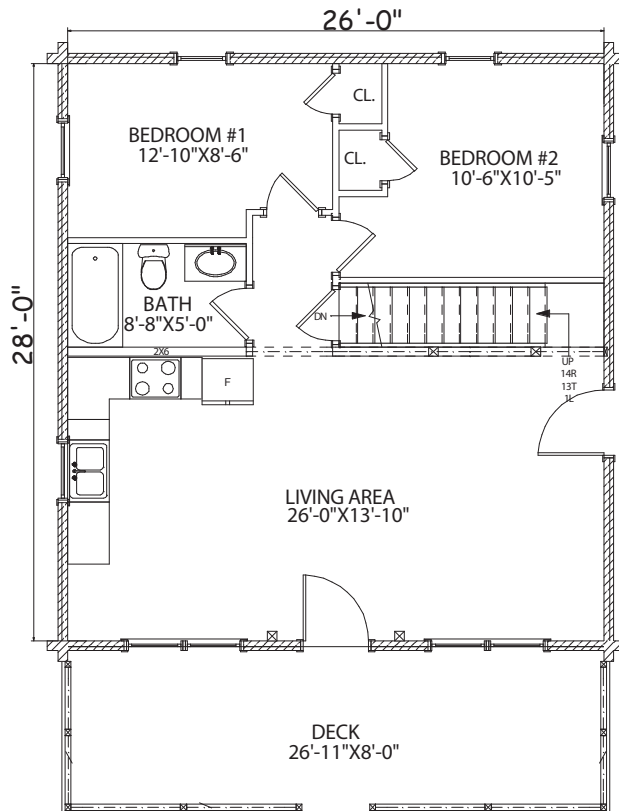

MOOSEHEAD CEDAR LOG HOMES

The Laker

Sq. Ft. 1,084
Size: 26'Wx28'L
Baths: 1
Bedrooms: 2
Living Room: 26'x13'

FRONT ELEVATION

REAR ELEVATION

RIGHT ELEVATION

LEFT ELEVATION

First Floor Plan

Second Floor Plan