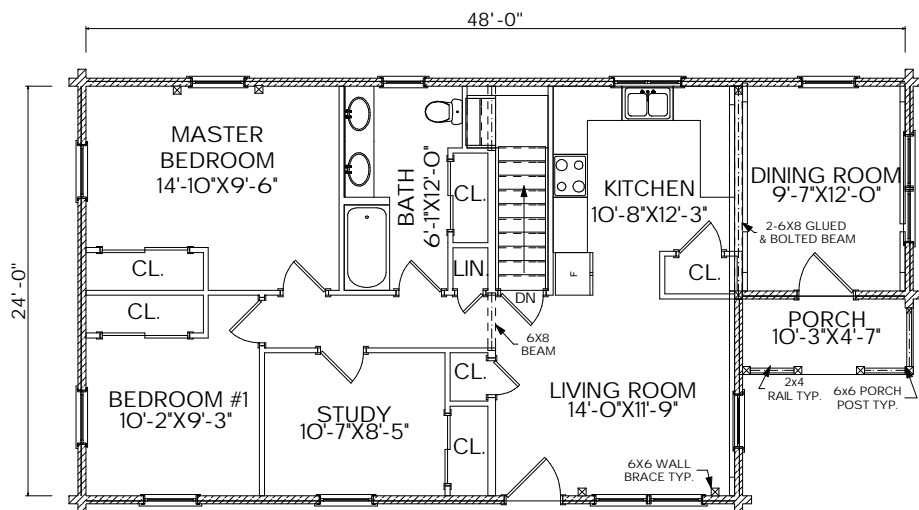

## The Kineo

Sq. Ft.: 1,074  
Size: 48'Wx24'L  
Baths: 1  
Bedrooms: 2-3

FRONT

LEFT

REAR

RIGHT

FIRST FLOOR

SECOND FLOOR