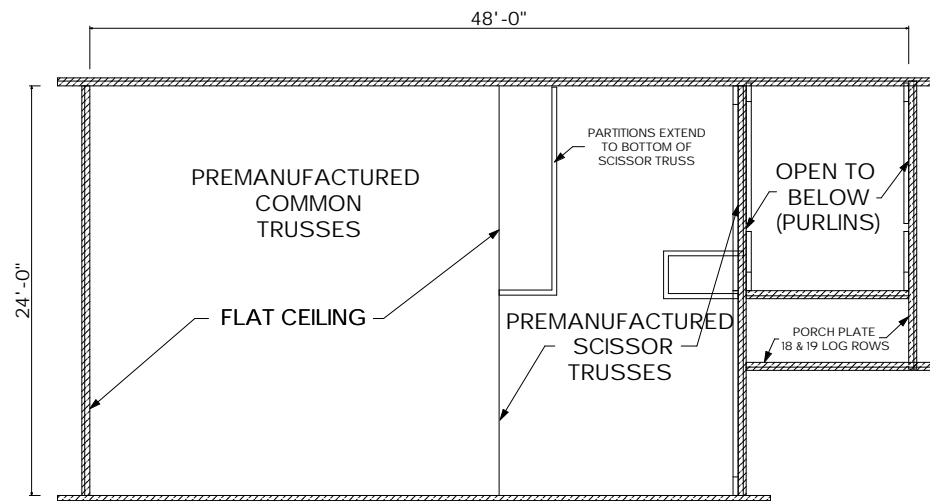

## The Kineo

Sq. Ft.: 1,074  
Size: 48'Wx24'L  
Baths: 1  
Bedrooms: 2-3

FRONT

LEFT

REAR

RIGHT

FIRST FLOOR

SECOND FLOOR