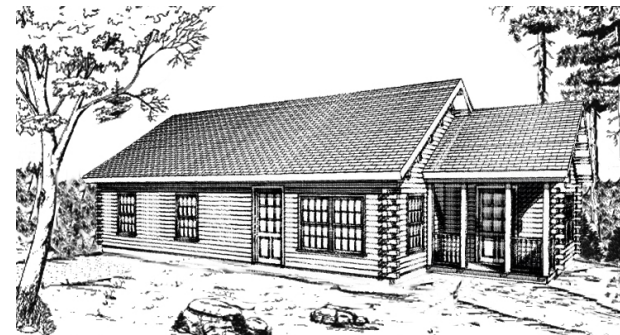

# MOOSEHEAD CEDAR LOG HOMES

## The Kineo

Sq. Ft.: 1,074  
Size: 48'Wx24'L  
Baths: 1  
Bedrooms: 2-3

FRONT

LEFT

REAR

RIGHT

FIRST FLOOR

SECOND FLOOR