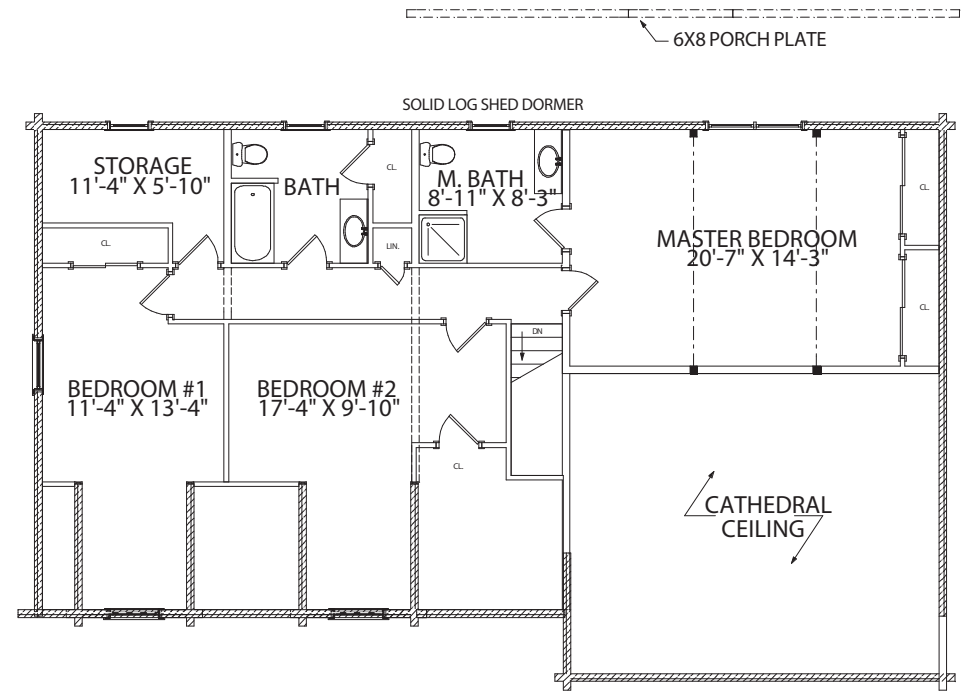

MOOSEHEAD CEDAR LOG HOMES

The Kennebec

Sq. Ft. 3,090
Size: 56'Wx34'L
Baths: 2-1/2
Bedrooms: 3
Living Room: 23'x19'

FRONT ELEVATION

REAR ELEVATION

RIGHT ELEVATION

LEFT ELEVATION

First Floor Plan

Second Floor Plan