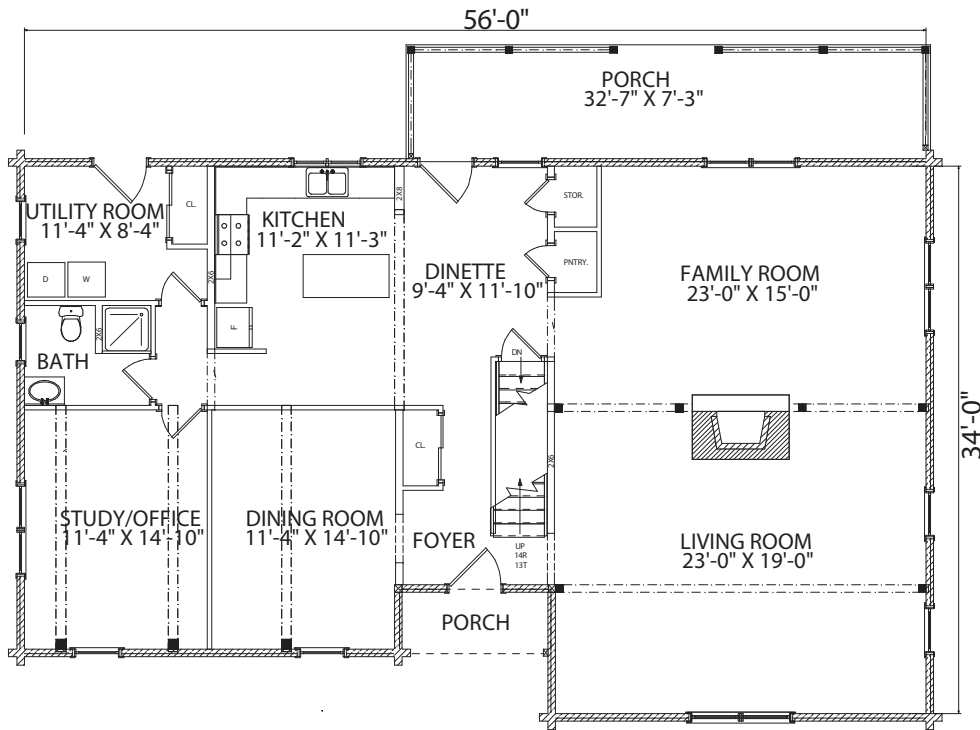

MOOSEHEAD CEDAR LOG HOMES

The Kennebec

Sq. Ft. 3,090
Size: 56'Wx34'L
Baths: 2-1/2
Bedrooms: 3
Living Room: 23'x19'

FRONT ELEVATION

REAR ELEVATION

RIGHT ELEVATION

LEFT ELEVATION

First Floor Plan

Second Floor Plan