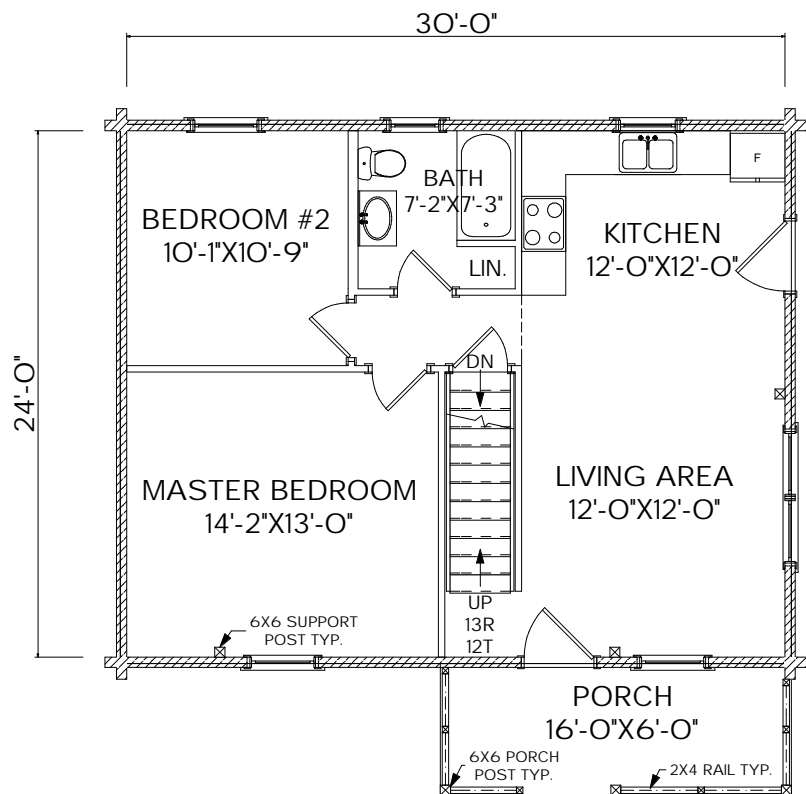

MOOSEHEAD CEDAR LOG HOMES

"The Woodland Collection"

The Jordan Pond

Sq. Ft.: 1,139
Size: 30'Wx26'L
Baths: 1
Bedrooms: 2

FRONT

LEFT

REAR

RIGHT

FIRST FLOOR

SECOND FLOOR