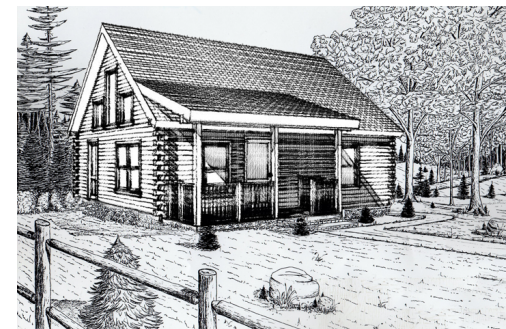

MOOSEHEAD CEDAR LOG HOMES

"The Woodland Collection"

The Jordan Pond

Sq. Ft.: 1,139
Size: 30'Wx26'L
Baths: 1
Bedrooms: 2

FRONT

LEFT

REAR

RIGHT