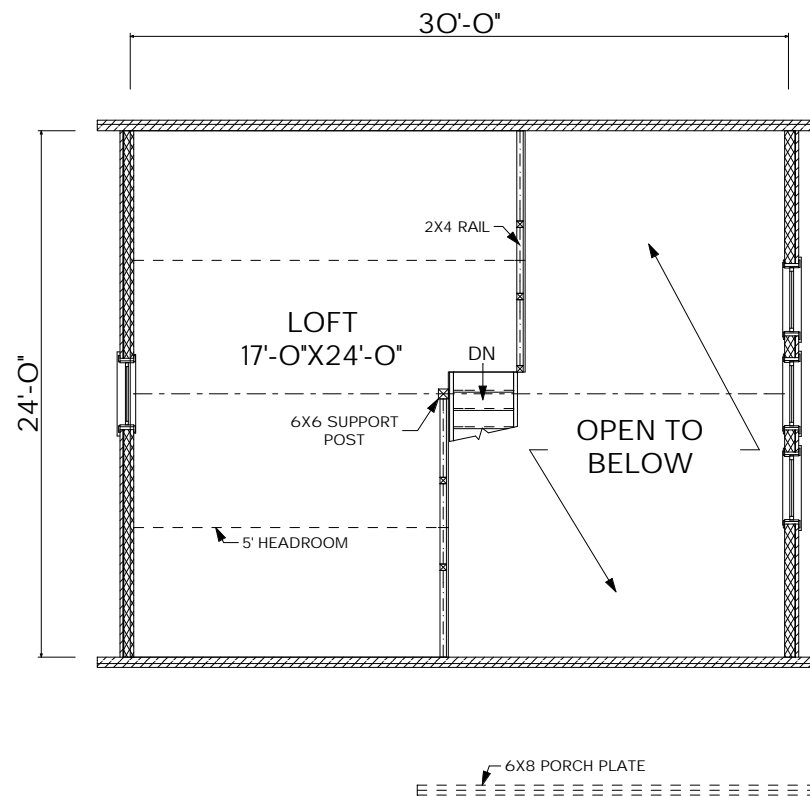

MOOSEHEAD CEDAR LOG HOMES

"The Woodland Collection"

The Jordan Pond

Sq. Ft.: 1,139
Size: 30'Wx26'L
Baths: 1
Bedrooms: 2

FRONT

LEFT

REAR

RIGHT

FIRST FLOOR

SECOND FLOOR