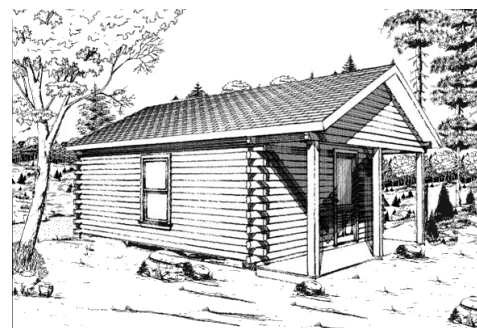

MOOSEHEAD CEDAR LOG HOMES

"The Wilderness Collection"

The Hunter

Sq. Ft.: 341
Size: 16'Wx20'L
Baths: 1
Bedrooms: 1

FRONT

LEFT

REAR

RIGHT