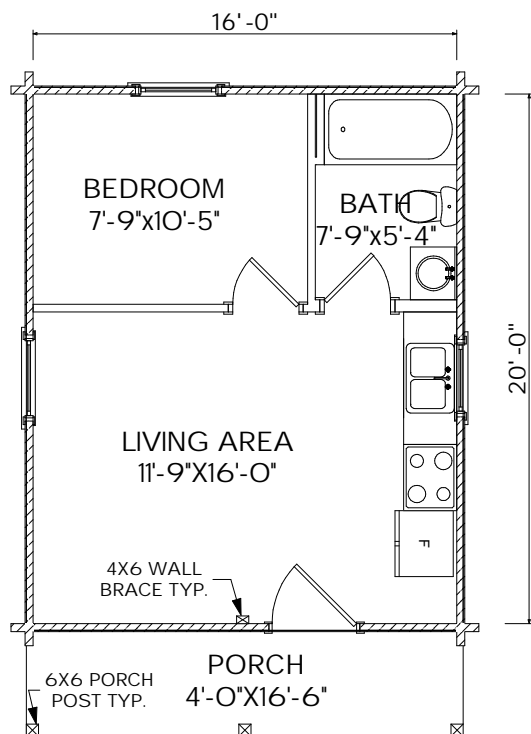

MOOSEHEAD CEDAR LOG HOMES

"The Wilderness Collection"

The Hunter

Sq. Ft.: 341
Size: 16'Wx20'L
Baths: 1
Bedrooms: 1

FRONT

LEFT

REAR

RIGHT

FIRST FLOOR

SECOND FLOOR