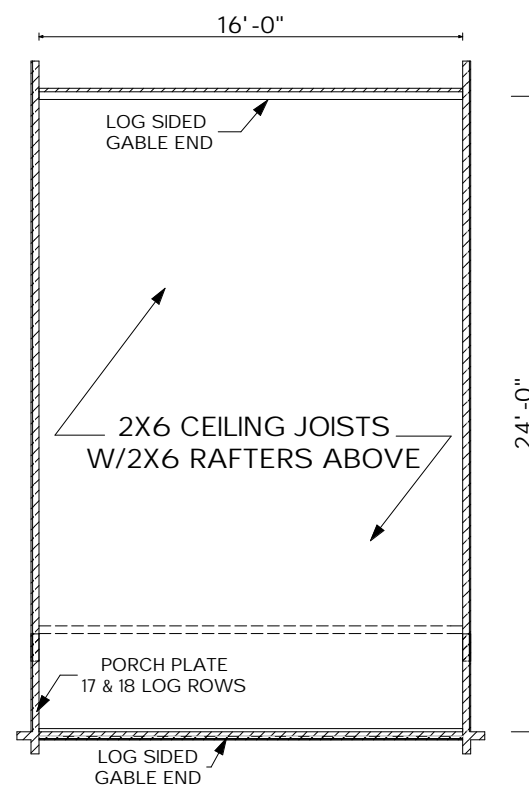

MOOSEHEAD CEDAR LOG HOMES

"The Wilderness Collection"

The Hunter

Sq. Ft.: 341
Size: 16'Wx20'L
Baths: 1
Bedrooms: 1

FRONT

LEFT

REAR

RIGHT

FIRST FLOOR

SECOND FLOOR