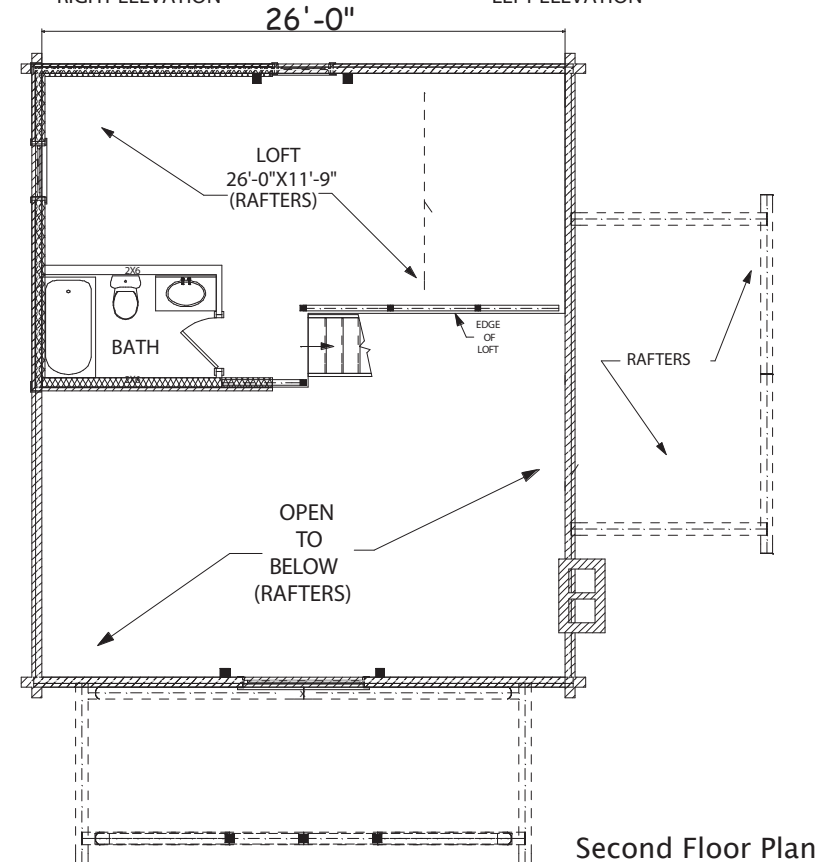

MOOSEHEAD CEDAR LOG HOMES

Hudson

Sq. Ft. 1,171
Size: 30'Wx26'L
Baths: 2
Bedrooms: 2
Living Room: 14'x14'

FRONT ELEVATION

REAR ELEVATION

RIGHT ELEVATION

LEFT ELEVATION

ACTUAL MATERIALS SUPPLIED IN THIS HOME ARE PER CLIENT CONTRACT