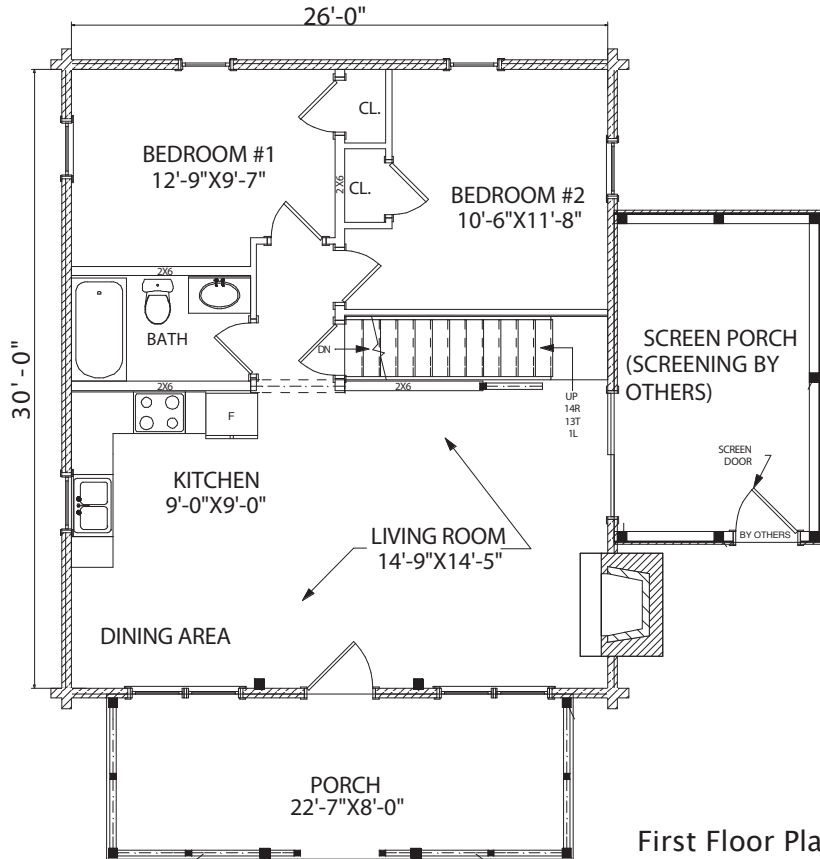

MOOSEHEAD CEDAR LOG HOMES

Hudson

Sq. Ft. 1,171
Size: 30'Wx26'L
Baths: 2
Bedrooms: 2
Living Room: 14'x14'

FRONT ELEVATION

REAR ELEVATION

RIGHT ELEVATION

LEFT ELEVATION

ACTUAL MATERIALS SUPPLIED IN THIS HOME ARE PER CLIENT CONTRACT