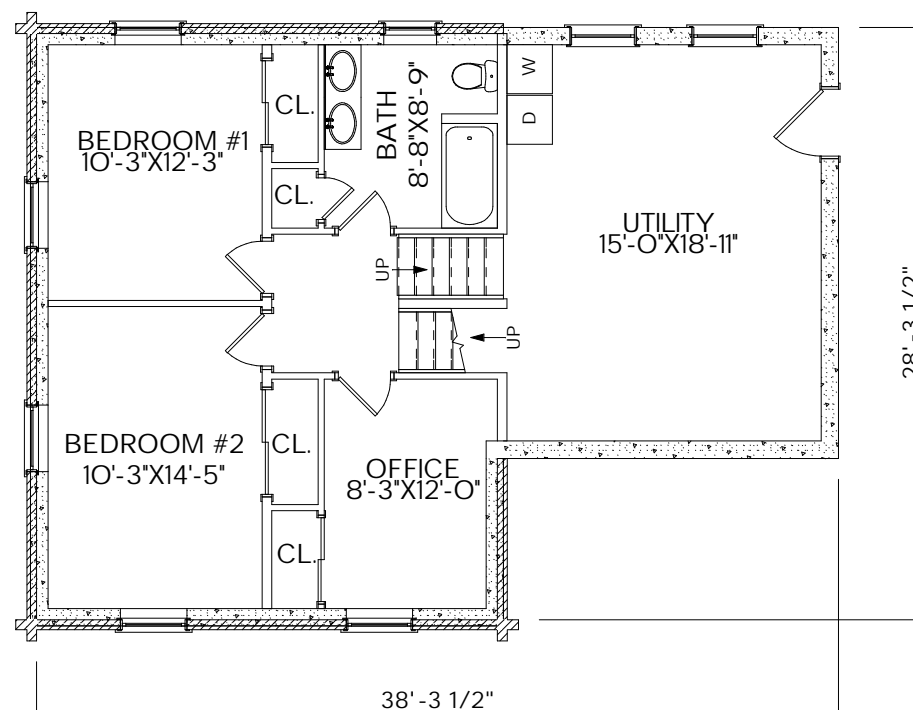

MOOSEHEAD CEDAR LOG HOMES

The Homecoming

Sq. Ft.: 1,918
Size: 38'Wx28'L
Baths: 2
Bedrooms: 2-3

FRONT

LEFT

REAR

RIGHT

FIRST FLOOR