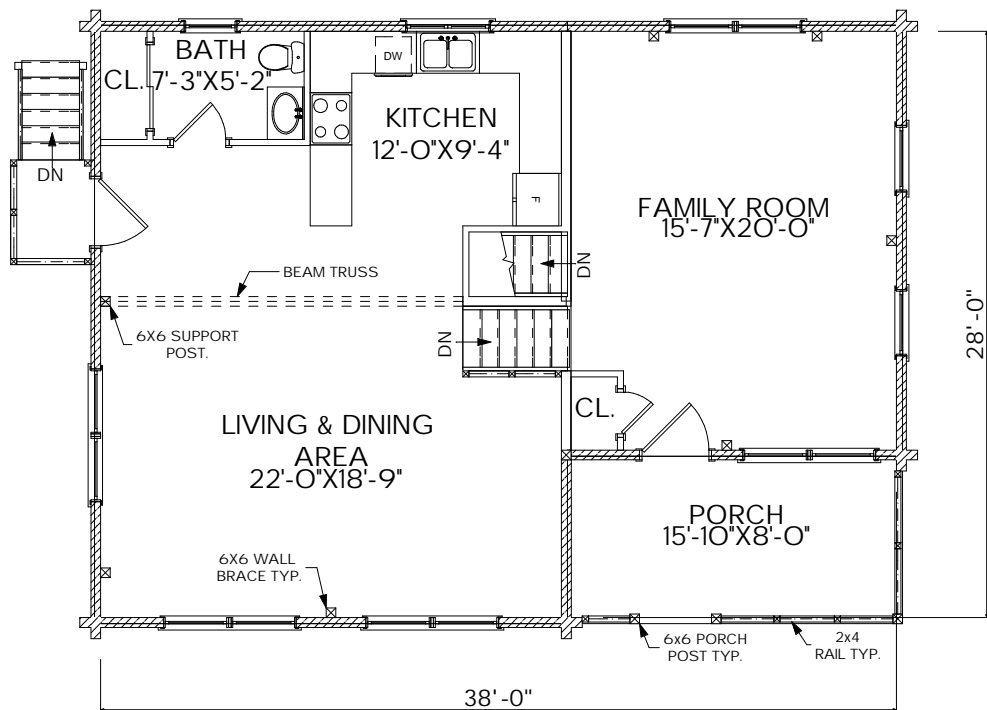

MOOSEHEAD CEDAR LOG HOMES

The Homecoming

Sq. Ft.: 1,918
Size: 38'Wx28'L
Baths: 2
Bedrooms: 2-3

FRONT

LEFT

REAR

RIGHT

FIRST FLOOR