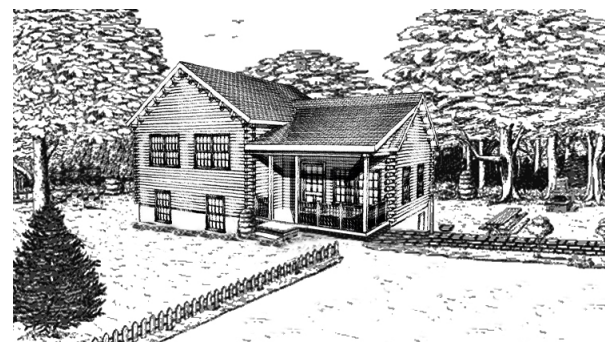

MOOSEHEAD CEDAR LOG HOMES

The Homecoming

Sq. Ft.: 1,918
Size: 38'Wx28'L
Baths: 2
Bedrooms: 2-3

FRONT

LEFT

REAR

RIGHT

FIRST FLOOR