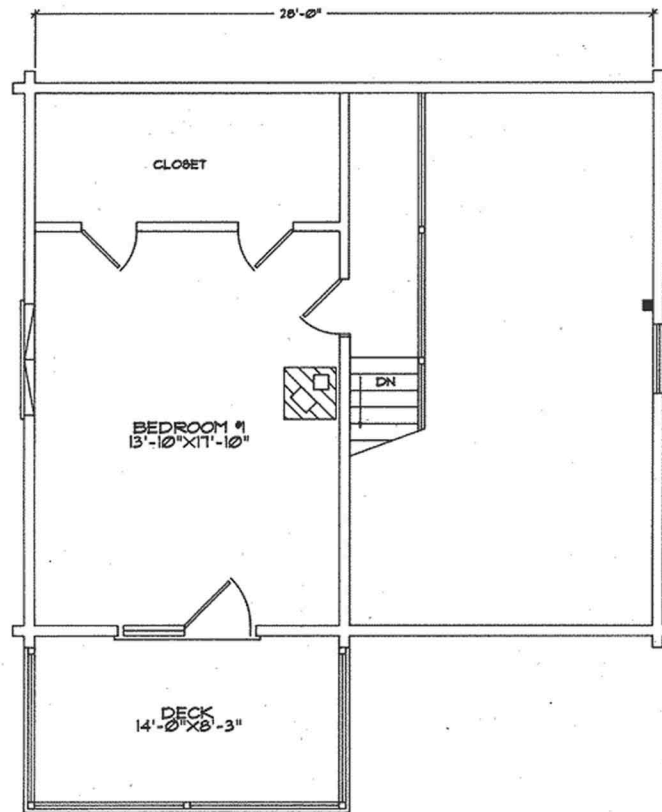

MOOSEHEAD CEDAR LOG HOMES

The Hideaway

Sq. Ft. 1,057
Size: 28'W x 24' L
Baths: 1
Bedrooms: 1
Dining Room: 11'x12'

First Floor Plan

Second Floor Plan

Right Elevation

Front Elevation