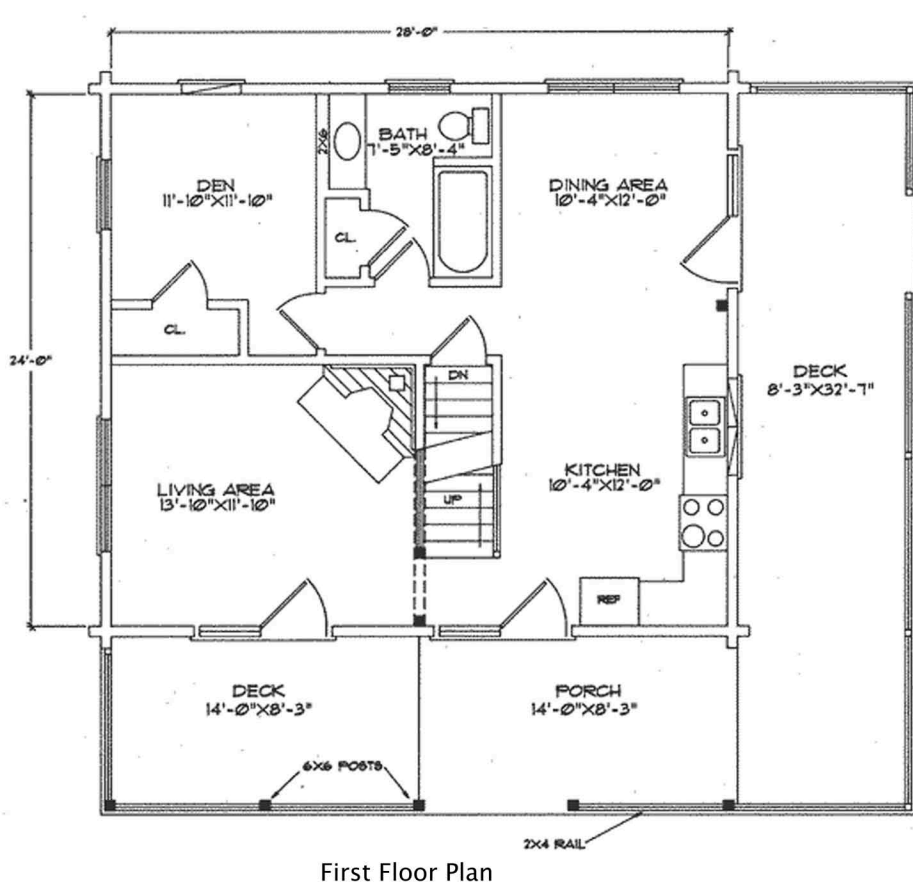

MOOSEHEAD CEDAR LOG HOMES

The Hideaway

Sq. Ft. 1,057
Size: 28'W x 24' L
Baths: 1
Bedrooms: 1
Dining Room: 11'x12'

First Floor Plan

Second Floor Plan

Right Elevation

Front Elevation