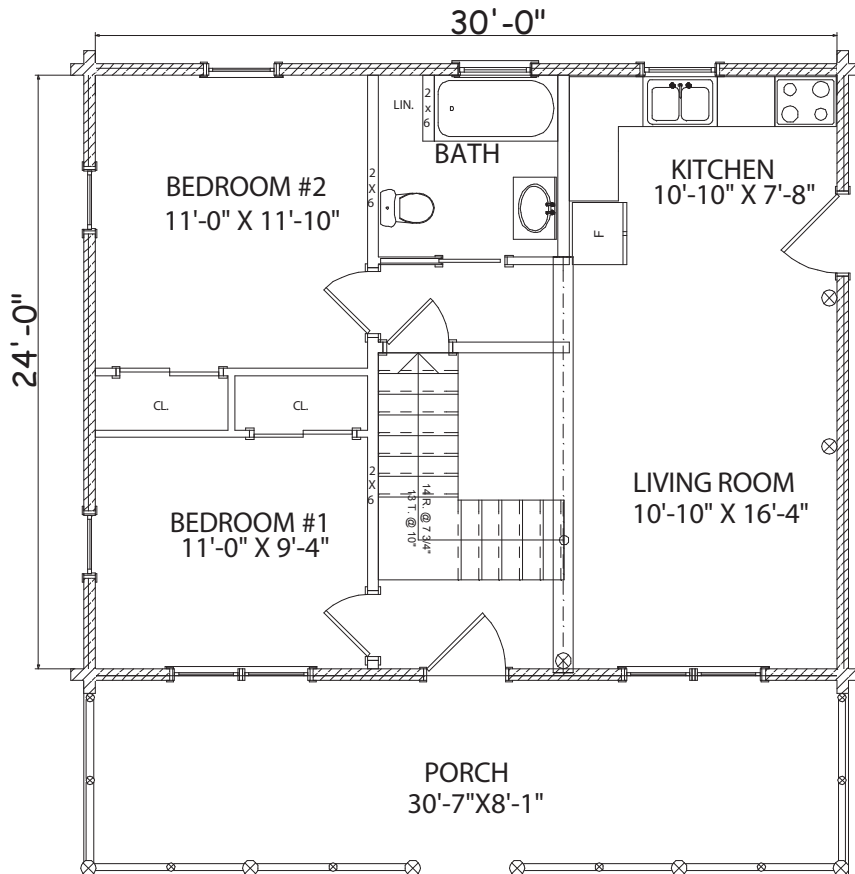

MOOSEHEAD CEDAR LOG HOMES

The Haven

Sq. Ft. 1,114
Size: 30'Wx24'L
Baths: 1
Bedrooms: 2
Living Room: 10'x16'

FRONT ELEVATION

REAR ELEVATION

RIGHT ELEVATION

LEFT ELEVATION

First Floor Plan

Second Floor Plan