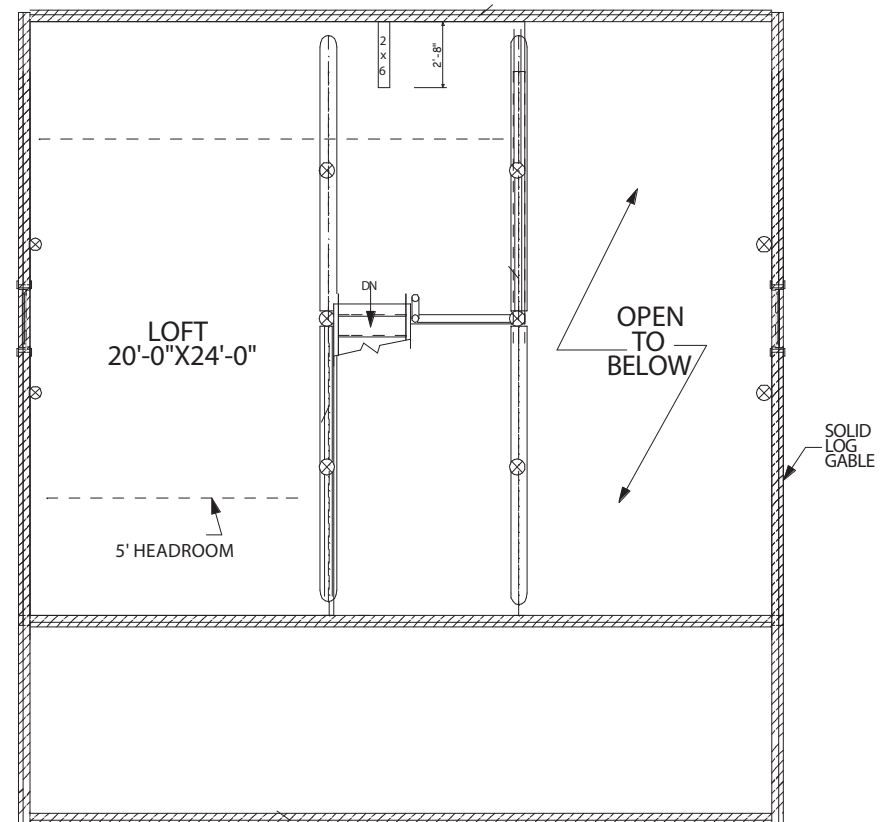

MOOSEHEAD CEDAR LOG HOMES

The Haven

Sq. Ft. 1,114
Size: 30'Wx24'L
Baths: 1
Bedrooms: 2
Living Room: 10'x16'

FRONT ELEVATION

REAR ELEVATION

RIGHT ELEVATION

LEFT ELEVATION

First Floor Plan

Second Floor Plan