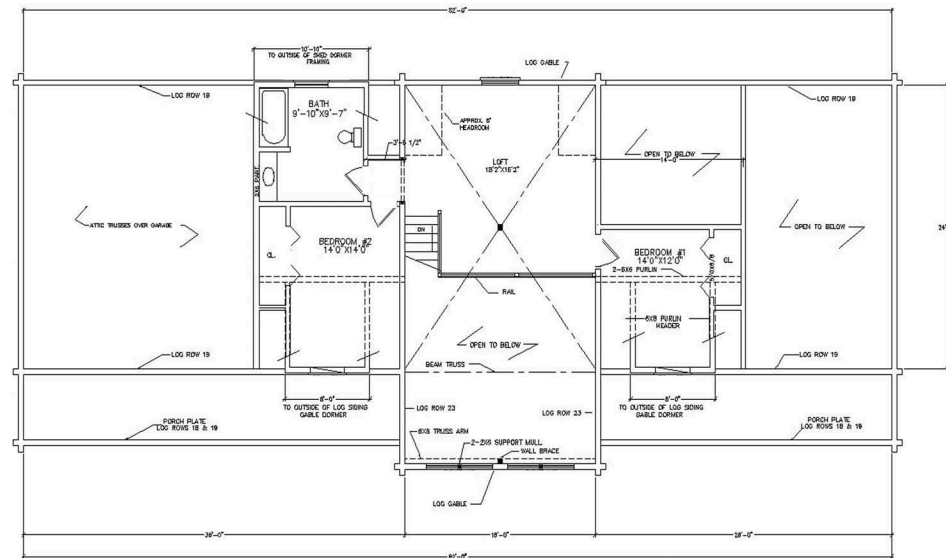

MOOSEHEAD CEDAR LOG HOMES

The Grand Mesa

Sq. Ft. 2,376
Size: 32'W x 82' L
Baths: 3
Bedrooms: 3
Great Room: 18'x22'
Day Care: 13'x16'

Right Elevation

Rear Elevation

Front Elevation

Left Elevation

First Floor Plan

Second Floor Plan