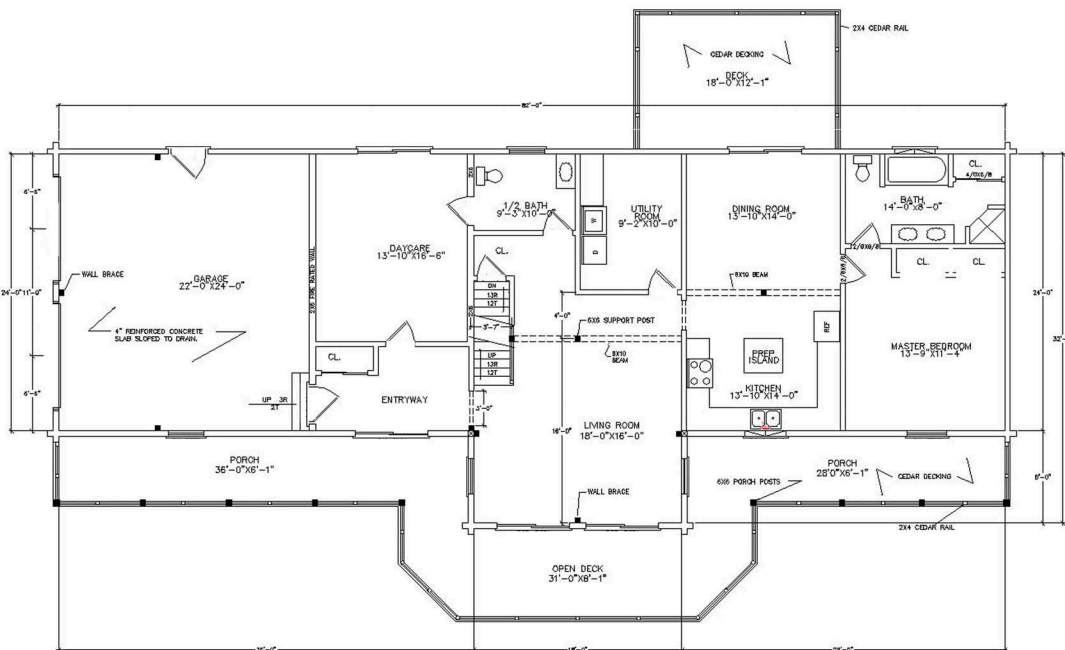

MOOSEHEAD CEDAR LOG HOMES

The Grand Mesa

Sq. Ft. 2,376
Size: 32'W x 82' L
Baths: 3
Bedrooms: 3
Great Room: 18'x22'
Day Care: 13'x16'

Right Elevation

Rear Elevation

Front Elevation

Left Elevation

First Floor Plan

Second Floor Plan