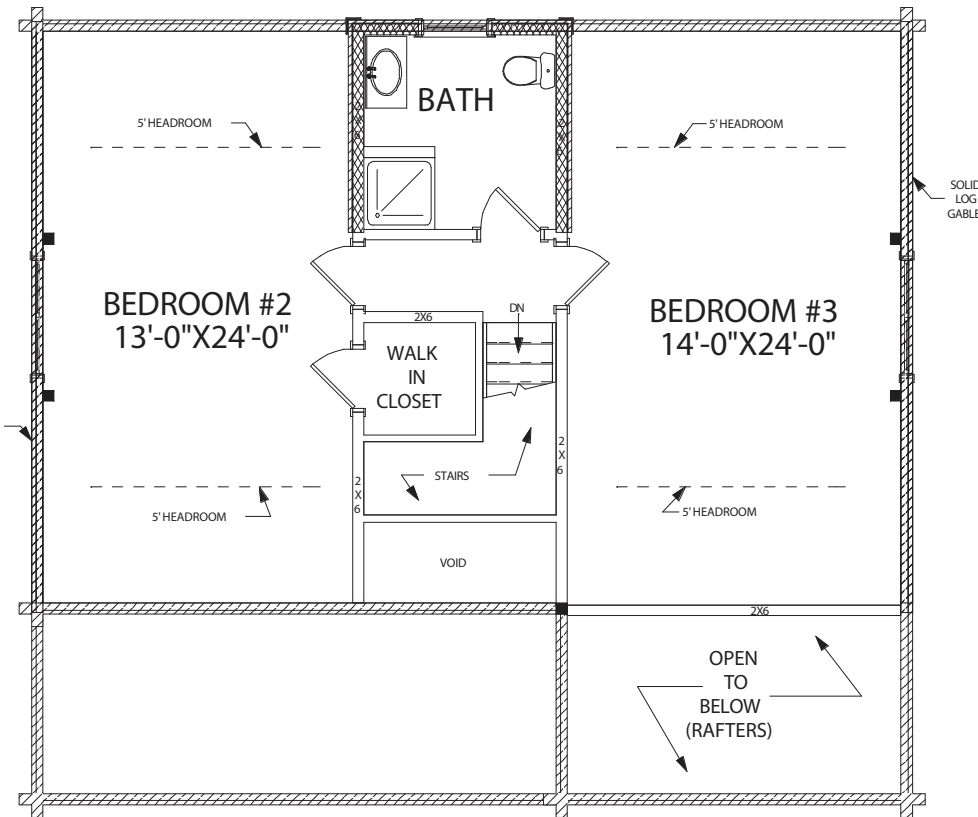

MOOSEHEAD CEDAR LOG HOMES

The Georgetown

Sq. Ft. 1,841
Size: 36'Wx32'L
Baths: 2
Bedrooms: 3
Living Room: 13'x11'

FRONT ELEVATION

REAR ELEVATION

RIGHT ELEVATION

LEFT ELEVATION

First Floor Plan

Second Floor Plan