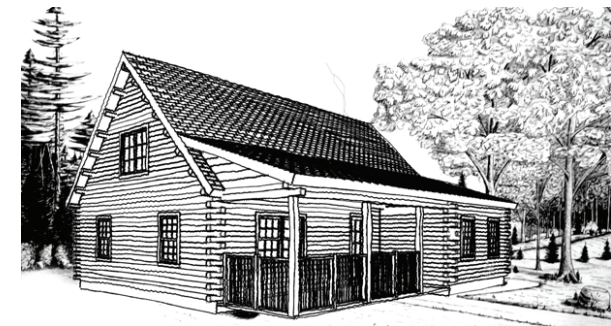

MOOSEHEAD CEDAR LOG HOMES

The Georgetown

Sq. Ft. 1,841
Size: 36'Wx32'L
Baths: 2
Bedrooms: 3
Living Room: 13'x11'

FRONT ELEVATION

REAR ELEVATION

RIGHT ELEVATION

LEFT ELEVATION

First Floor Plan