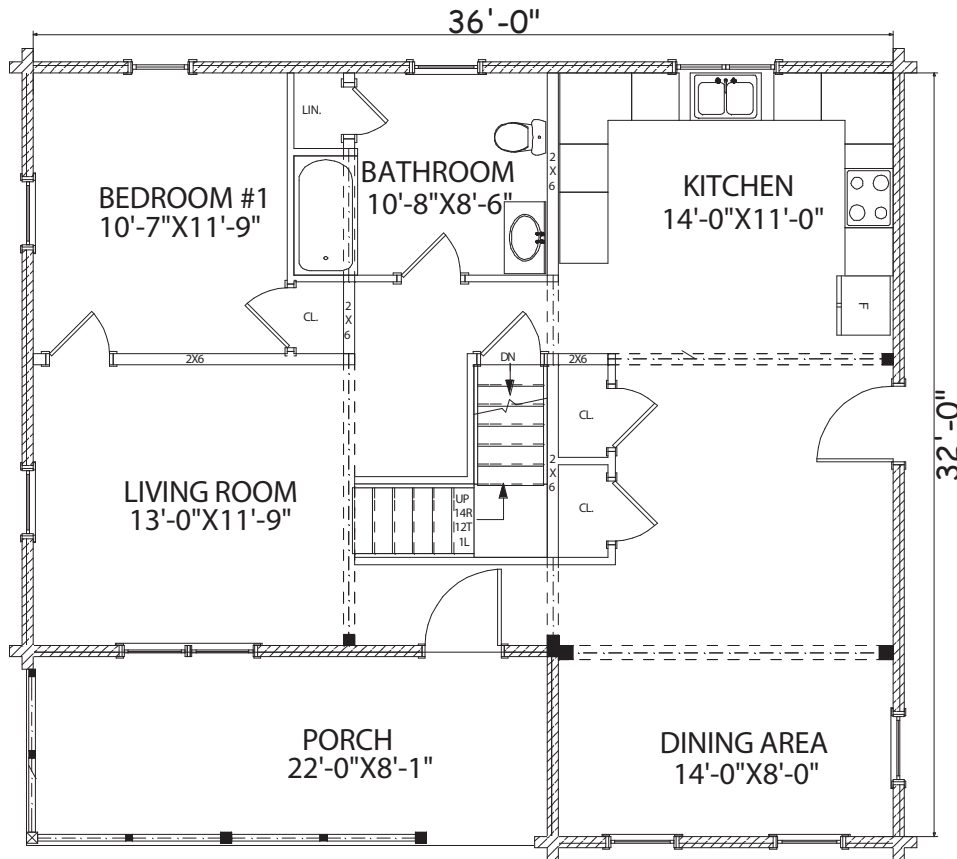

MOOSEHEAD CEDAR LOG HOMES

The Georgetown

Sq. Ft. 1,841
Size: 36'Wx32'L
Baths: 2
Bedrooms: 3
Living Room: 13'x11'

FRONT ELEVATION

REAR ELEVATION

RIGHT ELEVATION

LEFT ELEVATION

First Floor Plan

Second Floor Plan