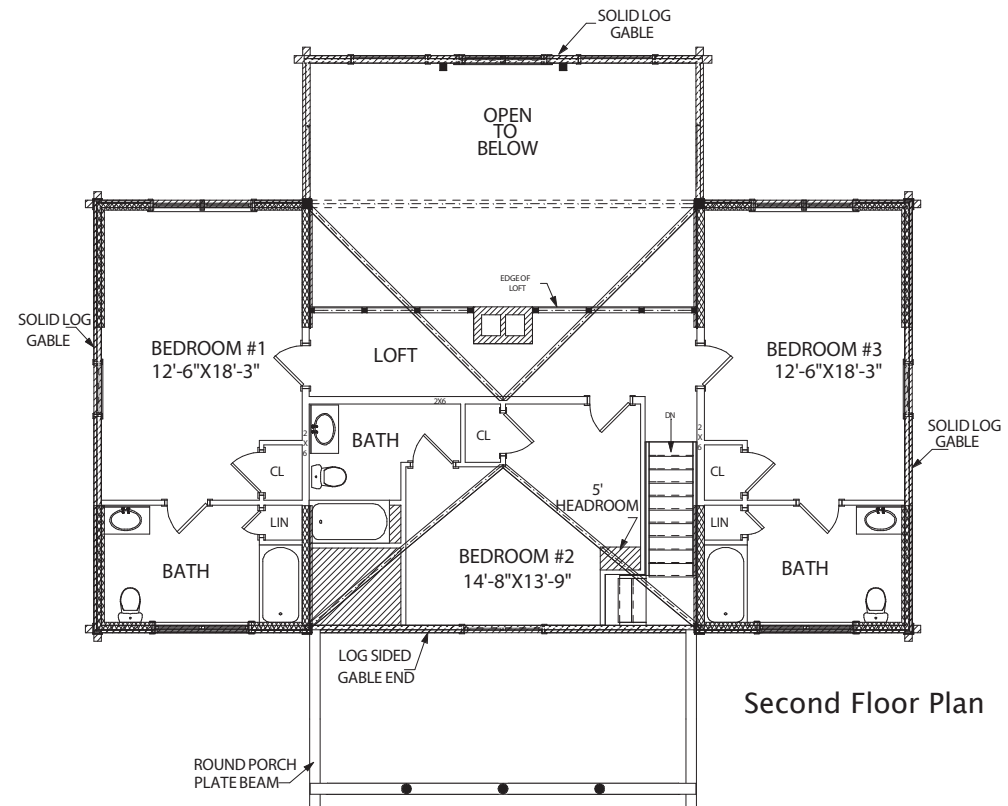

MOOSEHEAD CEDAR LOG HOMES

The Edmeston

Sq. Ft. 2,664
 Size: 50'Wx35'L
 Baths: 4
 Bedrooms: 4
 Great Room: 24'x15'

FRONT ELEVATION

REAR ELEVATION

RIGHT ELEVATION

LEFT ELEVATION

First Floor Plan

Second Floor Plan