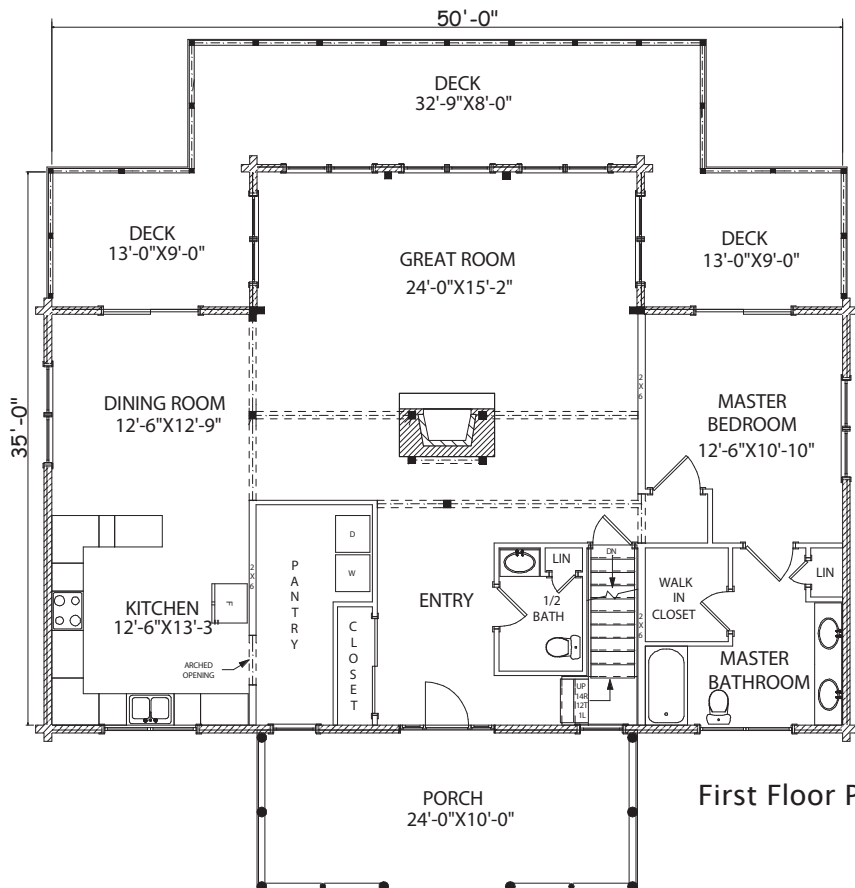

MOOSEHEAD CEDAR LOG HOMES

The Edmeston

Sq. Ft. 2,664
 Size: 50'Wx35'L
 Baths: 4
 Bedrooms: 4
 Great Room: 24'x15'

FRONT ELEVATION

REAR ELEVATION

RIGHT ELEVATION

LEFT ELEVATION

First Floor Plan

Second Floor Plan