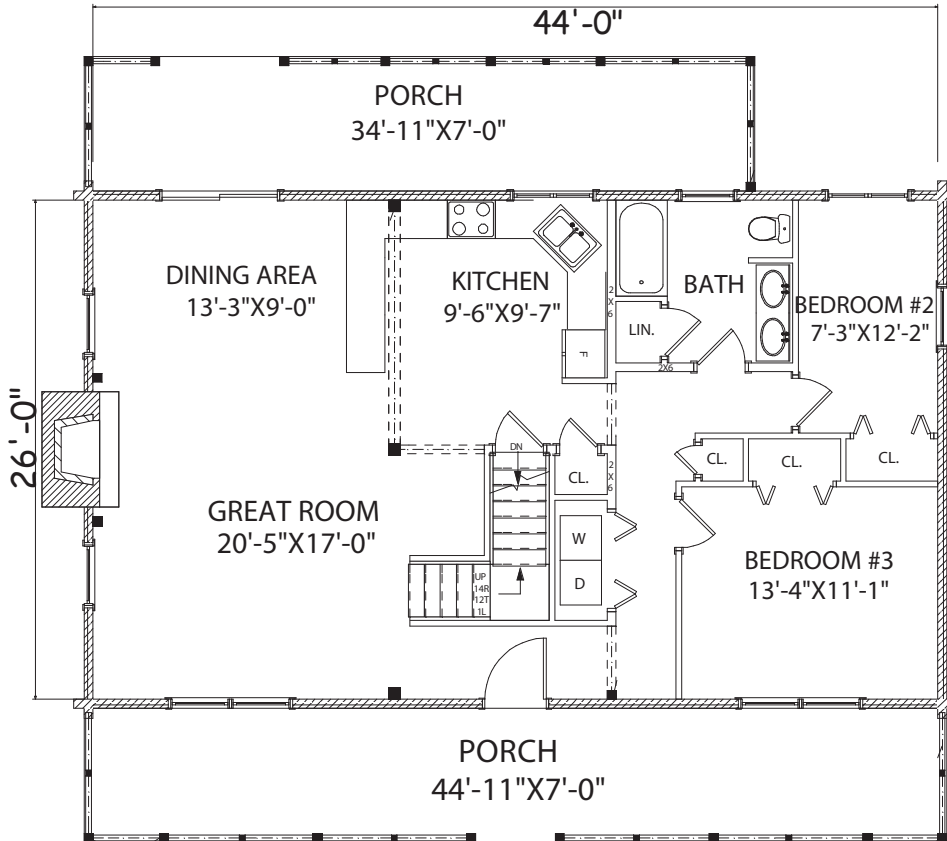

MOOSEHEAD CEDAR LOG HOMES

The Charleston

Sq. Ft. 1,766
 Size: 44'Wx26'L
 Baths: 2
 Bedrooms: 3
 Great Room: 20'x17'

FRONT ELEVATION

REAR ELEVATION

RIGHT ELEVATION

LEFT ELEVATION

First Floor Plan

Second Floor Plan