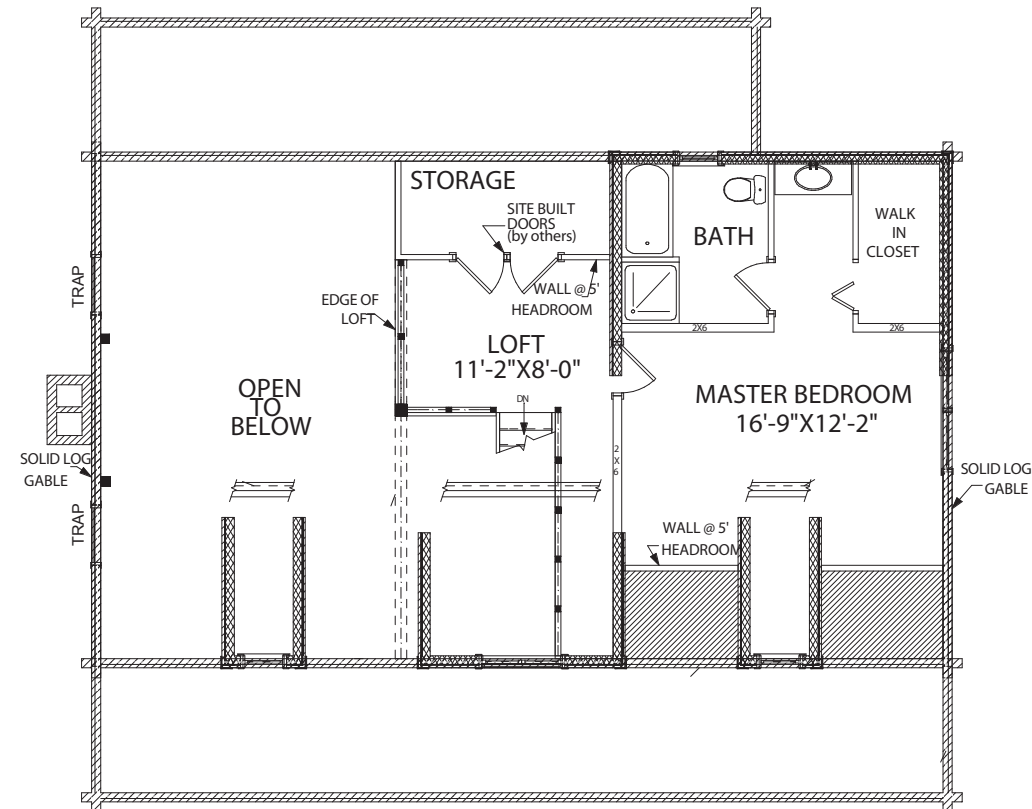

MOOSEHEAD CEDAR LOG HOMES

The Charleston

Sq. Ft. 1,766
 Size: 44'Wx26'L
 Baths: 2
 Bedrooms: 3
 Great Room: 20'x17'

FRONT ELEVATION

REAR ELEVATION

RIGHT ELEVATION

LEFT ELEVATION

First Floor Plan

Second Floor Plan