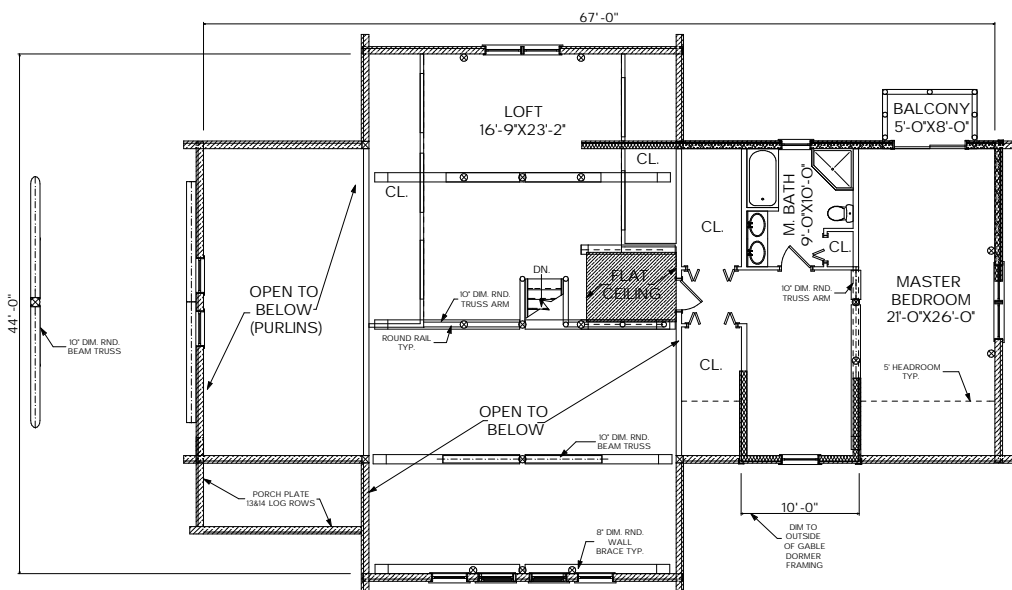

MOOSEHEAD CEDAR LOG HOMES

The Chamberlain

Sq. Ft.: 2,913
Size: 67'Wx44'L
Baths: 3
Bedrooms: 3

FRONT

LEFT

REAR

RIGHT

FIRST FLOOR

SECOND FLOOR