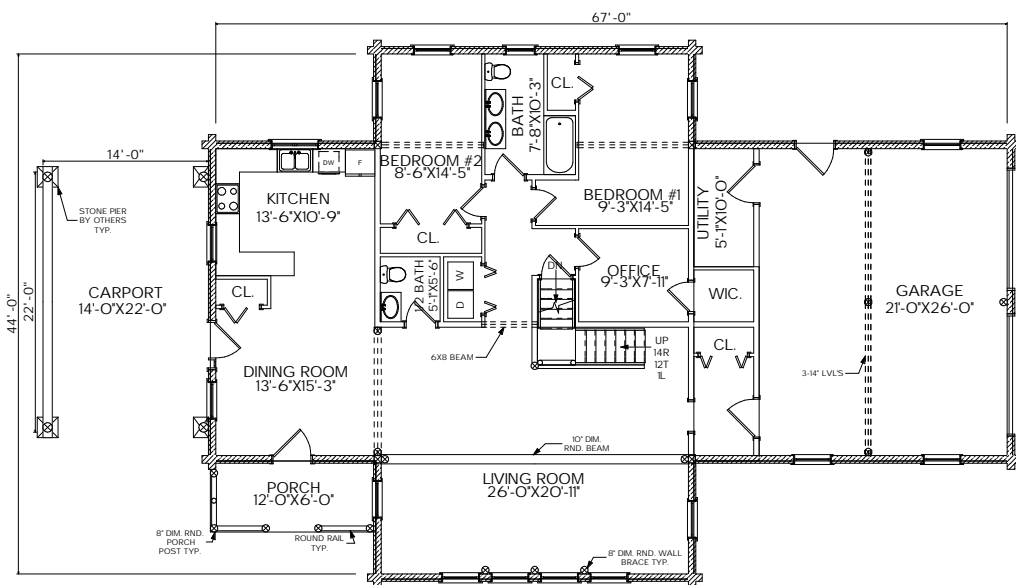

MOOSEHEAD CEDAR LOG HOMES

The Chamberlain

Sq. Ft.: 2,913
Size: 67'Wx44'L
Baths: 3
Bedrooms: 3

FRONT

LEFT

REAR

RIGHT

FIRST FLOOR

SECOND FLOOR