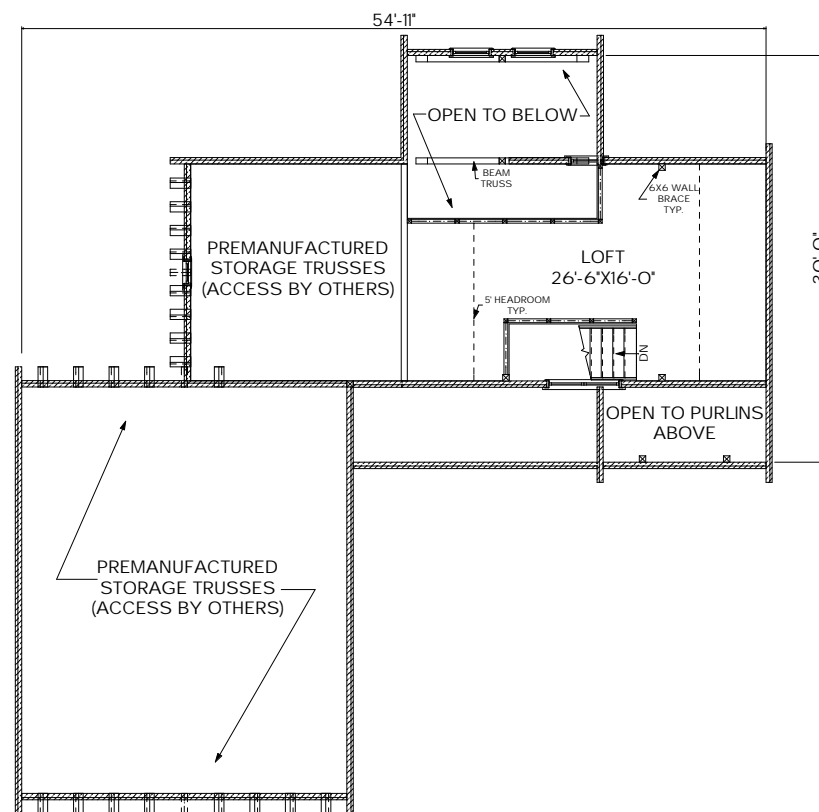

## The Barren

Sq. Ft.: 1,387  
Size: 54'11"Wx30'O'L  
Baths: 2  
Bedrooms: 1

FRONT

LEFT

REAR

RIGHT

FIRST FLOOR

SECOND FLOOR