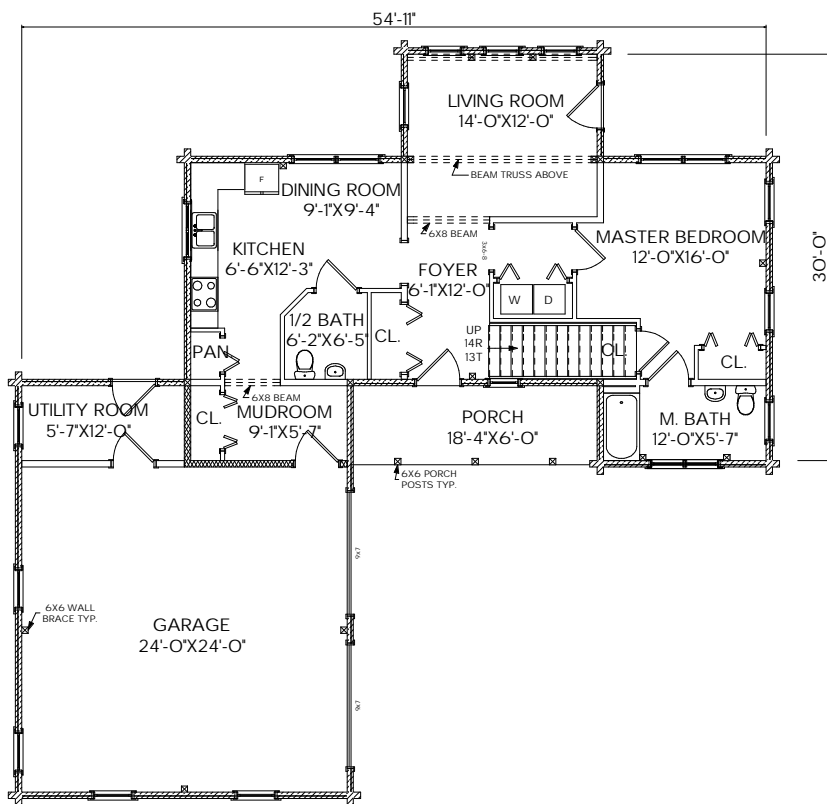

## The Barren

Sq. Ft.: 1,387  
Size: 54'11"Wx30'O'L  
Baths: 2  
Bedrooms: 1

FRONT

LEFT

REAR

RIGHT

FIRST FLOOR

SECOND FLOOR