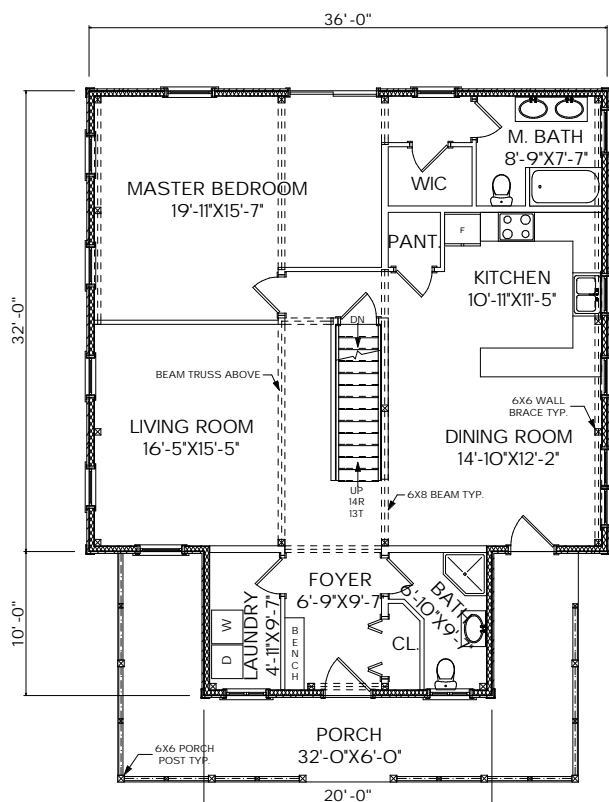

## The Attean

Sq. Ft.: 2,145  
Size: 36'Wx42'L  
Baths: 3  
Bedrooms: 3

FRONT

LEFT

REAR

RIGHT

FIRST FLOOR

SECOND FLOOR