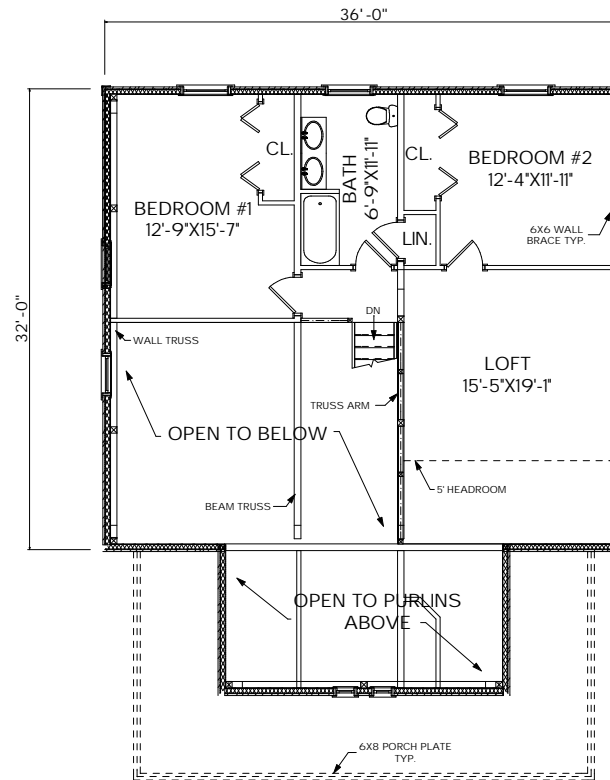

## The Attean

Sq. Ft.: 2,145  
Size: 36'Wx42'L  
Baths: 3  
Bedrooms: 3

FRONT

LEFT

REAR

RIGHT

FIRST FLOOR

SECOND FLOOR