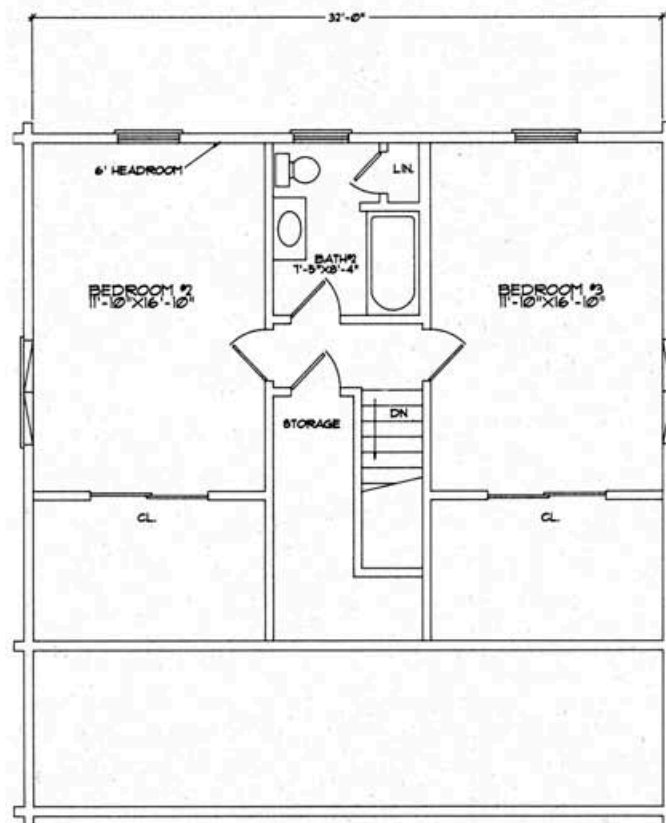

MOOSEHEAD CEDAR LOG HOMES

The Appalachian

Sq. Ft. 1,536
Size: 32'W x 24' L
Baths: 2
Bedrooms: 3
Dining Room: 12'x12'

First Floor Plan

Second Floor Plan

Right Elevation

Front Elevation