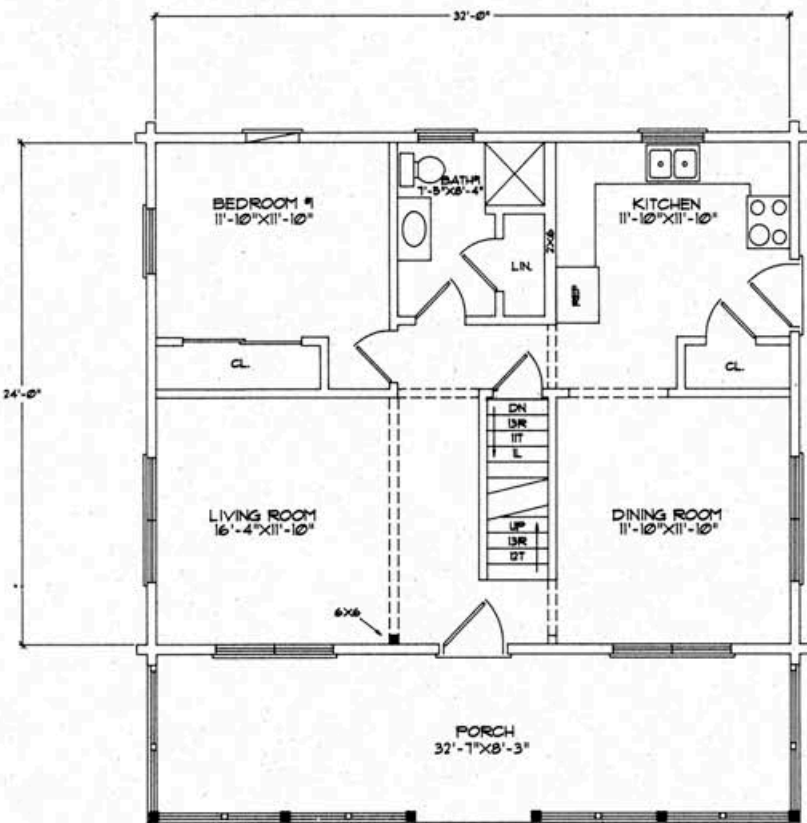

MOOSEHEAD CEDAR LOG HOMES

The Appalachian

Sq. Ft. 1,536
Size: 32'W x 24' L
Baths: 2
Bedrooms: 3
Dining Room: 12'x12'

First Floor Plan

Second Floor Plan

Right Elevation

Front Elevation