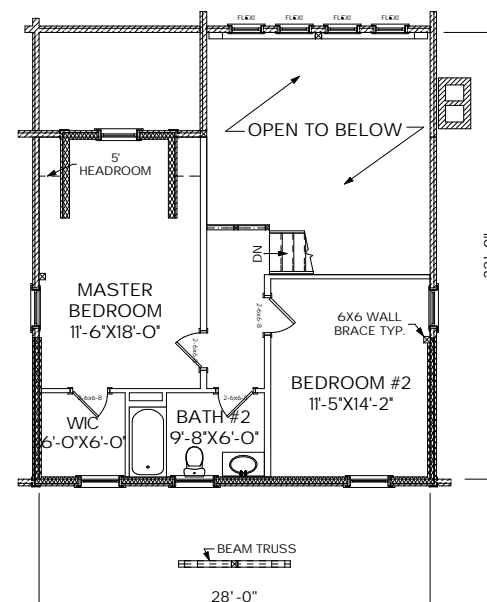

MOOSEHEAD CEDAR LOG HOMES

The Adirondack

Sq. Ft.: 1,457
Size: 28'Wx32'L
Baths: 2
Bedrooms: 3

FRONT

LEFT

REAR

RIGHT

FIRST FLOOR

SECOND FLOOR