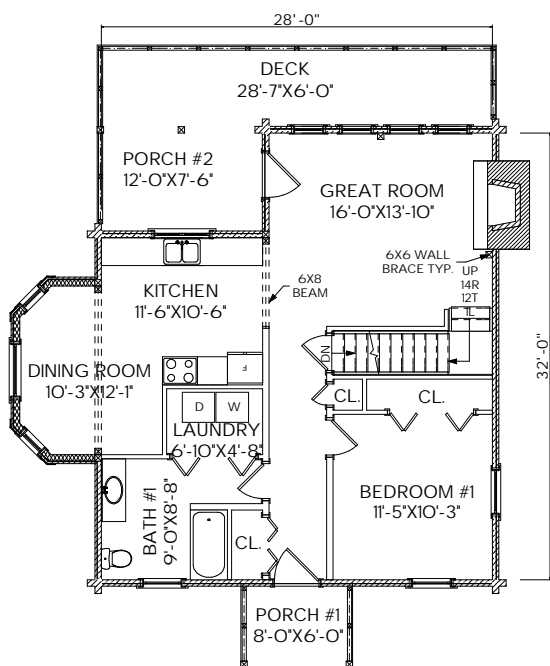

MOOSEHEAD CEDAR LOG HOMES

The Adirondack

Sq. Ft.: 1,457
Size: 28'Wx32'L
Baths: 2
Bedrooms: 3

FRONT

LEFT

REAR

RIGHT

FIRST FLOOR

SECOND FLOOR