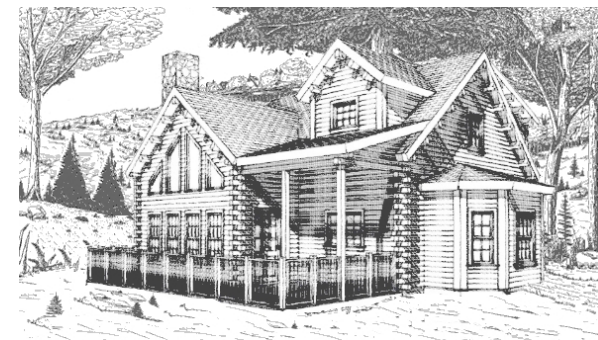

MOOSEHEAD CEDAR LOG HOMES

The Adirondack

Sq. Ft.: 1,457
Size: 28'Wx32'L
Baths: 2
Bedrooms: 3

FRONT

LEFT

REAR

RIGHT

FIRST FLOOR