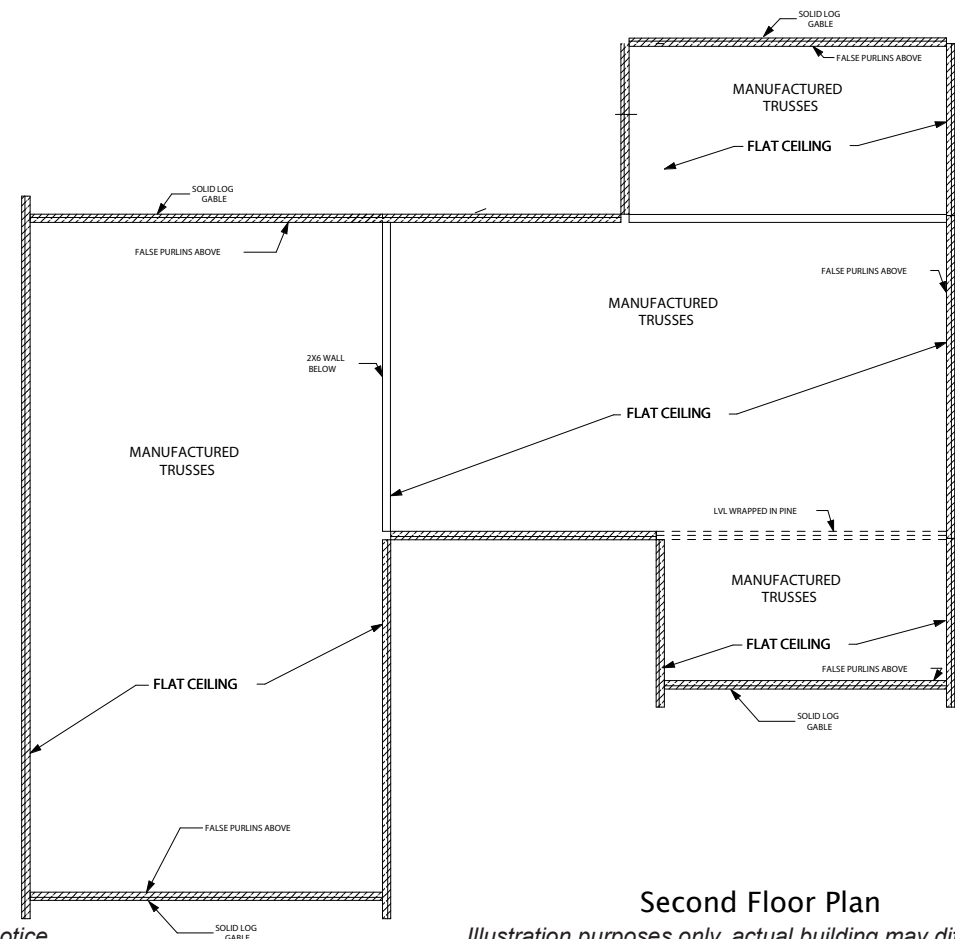

MOOSEHEAD CEDAR LOG HOMES

The Spencer

Sq. Ft. 1,700
Size: 48'Wx52'L
Baths: 2
Bedrooms: 2
Living Room: 24'x13'

Ref# 08087-1

FRONT ELEVATION

REAR ELEVATION

RIGHT ELEVATION

LEFT ELEVATION

First Floor Plan

Second Floor Plan