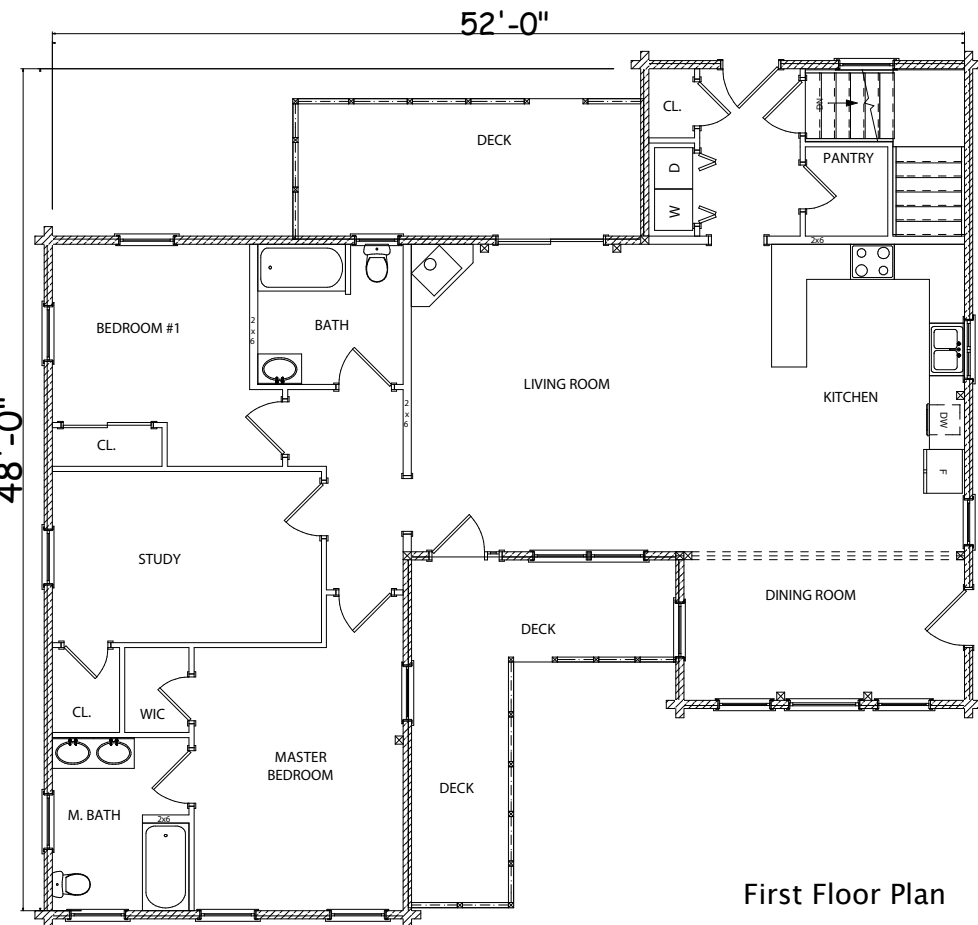

MOOSEHEAD CEDAR LOG HOMES

The Spencer

Sq. Ft. 1,700
Size: 48'Wx52'L
Baths: 2
Bedrooms: 2
Living Room: 24'x13'

Ref# 08087-1

FRONT ELEVATION

REAR ELEVATION

RIGHT ELEVATION

LEFT ELEVATION

First Floor Plan

Second Floor Plan