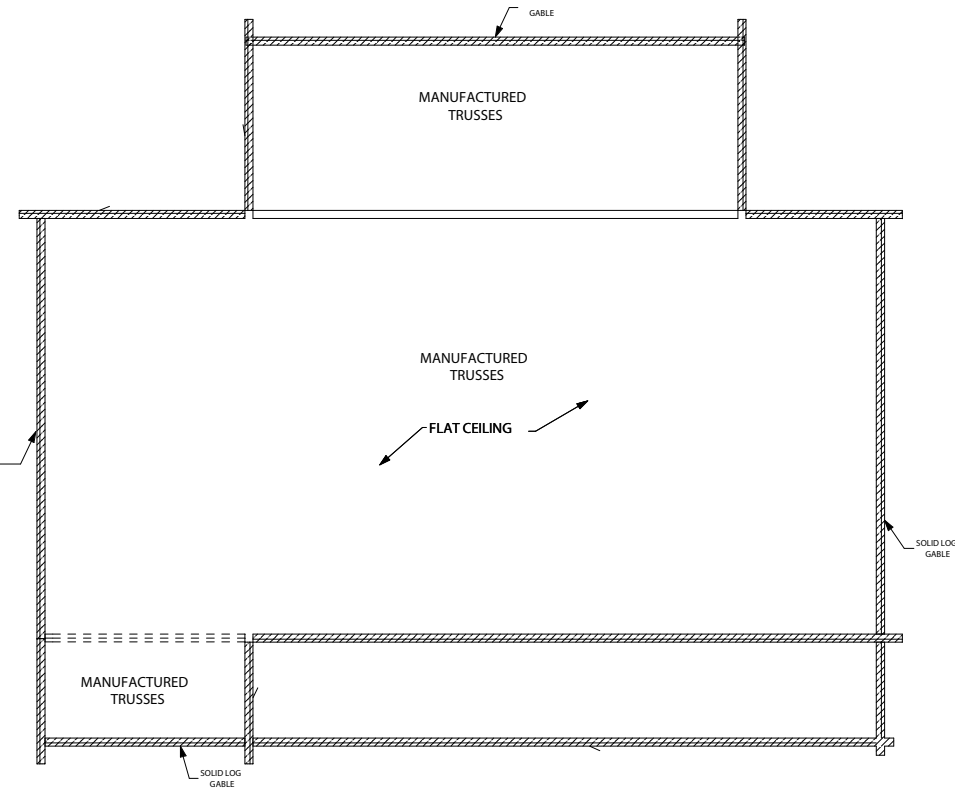

MOOSEHEAD CEDAR LOG HOMES

The Redington

Sq. Ft. 1,553
Size: 40'Wx48'L
Baths: 2
Bedrooms: 3
Living Room: 19'x17'

Ref# 08086-1

FRONT ELEVATION

REAR ELEVATION

RIGHT ELEVATION

LEFT ELEVATION

First Floor Plan

Second Floor Plan