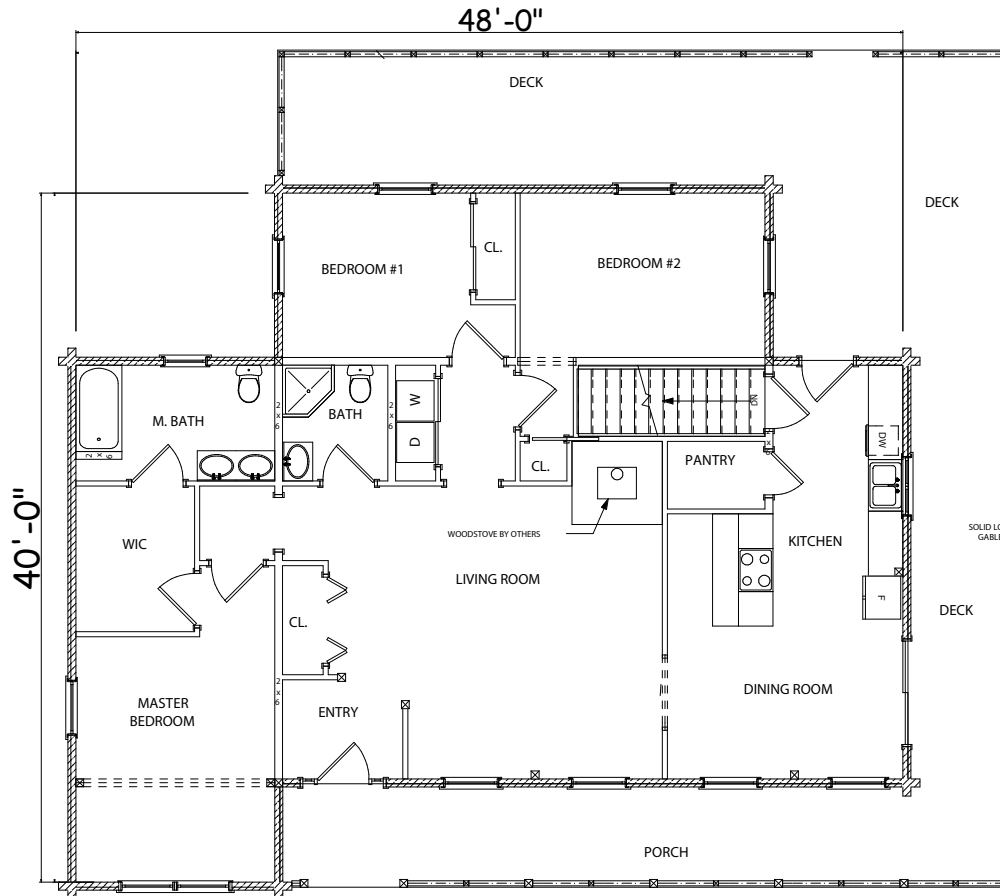

MOOSEHEAD CEDAR LOG HOMES

The Redington

Sq. Ft. 1,553
Size: 40'Wx48'L
Baths: 2
Bedrooms: 3
Living Room: 19'x17'

Ref# 08086-1

FRONT ELEVATION

REAR ELEVATION

RIGHT ELEVATION

LEFT ELEVATION

First Floor Plan

Second Floor Plan