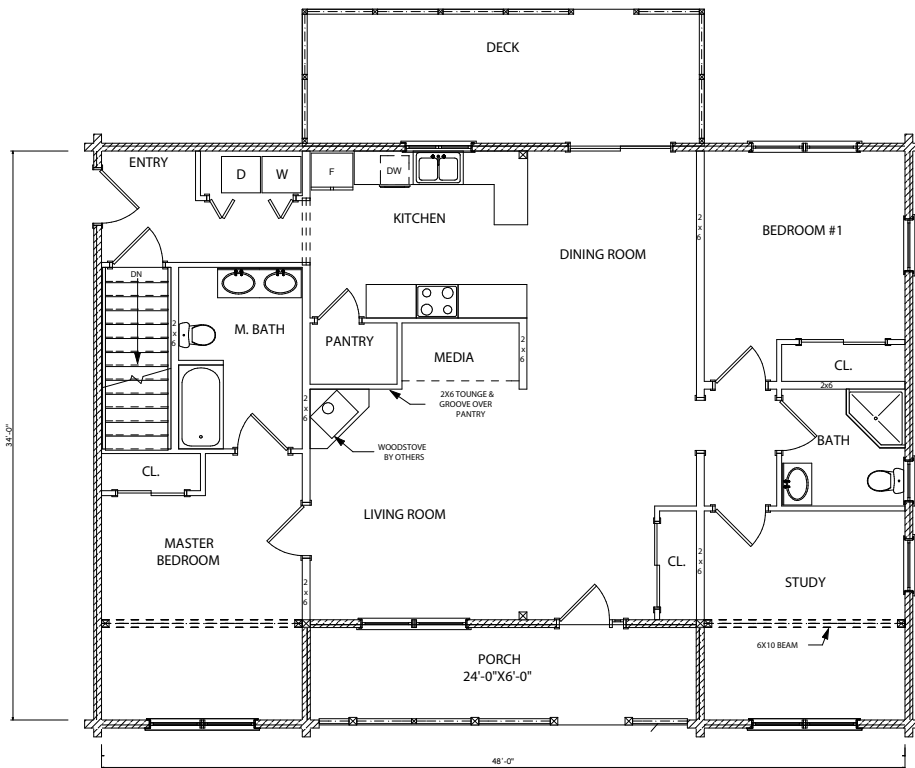

MOOSEHEAD CEDAR LOG HOMES

The Ranch

Sq. Ft. 1,540
Size: 34'Wx48'L
Baths: 2
Bedrooms: 2
Living Room: 24'x13'

Ref# 08085-1

FRONT ELEVATION

REAR ELEVATION

RIGHT ELEVATION

LEFT ELEVATION

First Floor Plan

Second Floor Plan