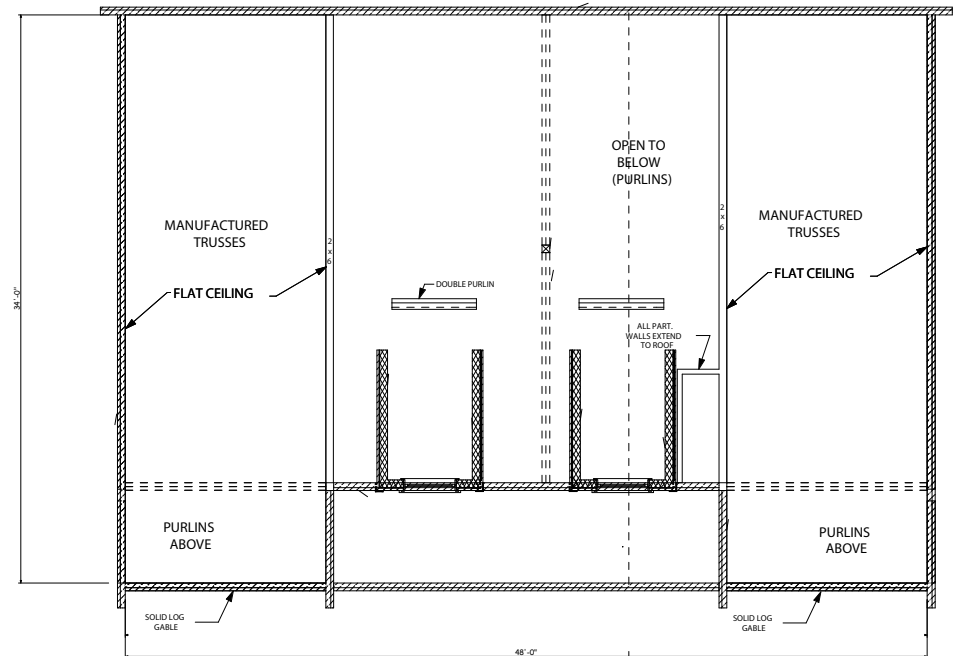

MOOSEHEAD CEDAR LOG HOMES

The Ranch

Sq. Ft. 1,540
Size: 34'Wx48'L
Baths: 2
Bedrooms: 2
Living Room: 24'x13'

Ref# 08085-1

FRONT ELEVATION

REAR ELEVATION

RIGHT ELEVATION

LEFT ELEVATION

First Floor Plan

Second Floor Plan