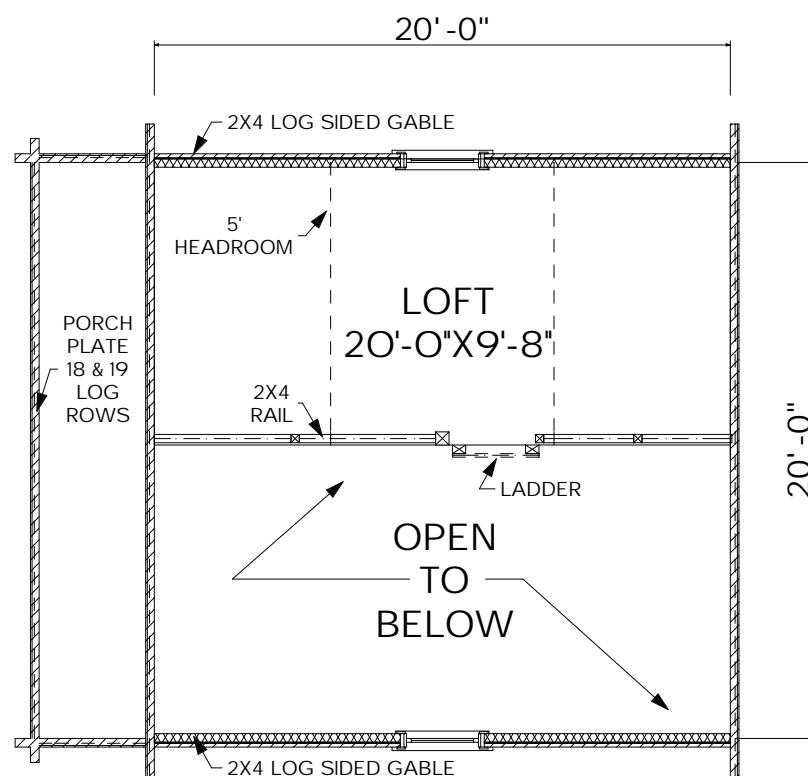

## The Six Rivers

Sq. Ft.: 619  
Size: 20'Wx20'L  
Baths: 1  
Bedrooms: 1

FRONT

LEFT

REAR

RIGHT

FIRST FLOOR

SECOND FLOOR