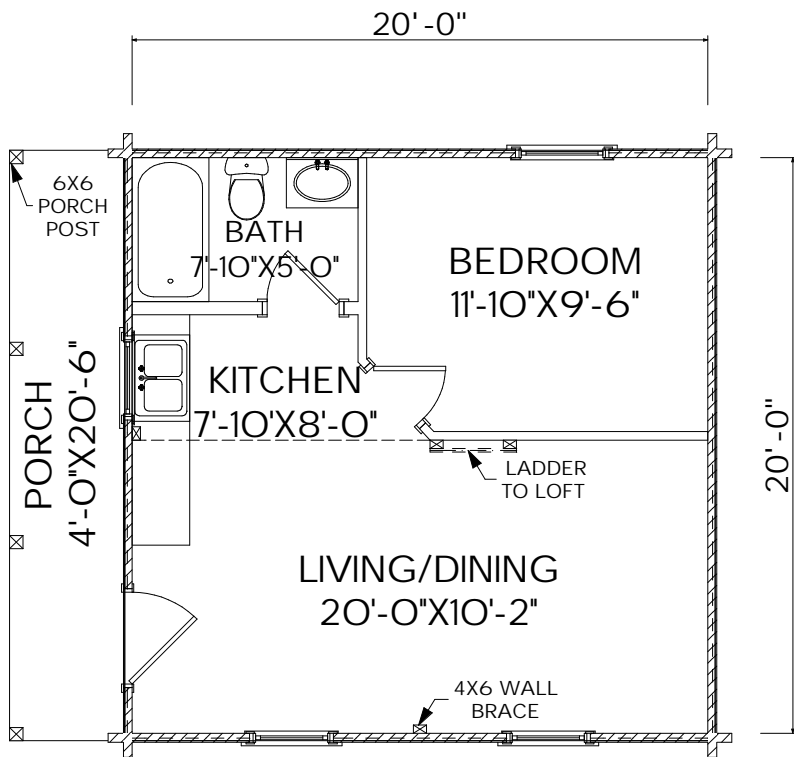

## The Six Rivers

Sq. Ft.: 619  
Size: 20'Wx20'L  
Baths: 1  
Bedrooms: 1

FRONT

LEFT

REAR

RIGHT

FIRST FLOOR

SECOND FLOOR