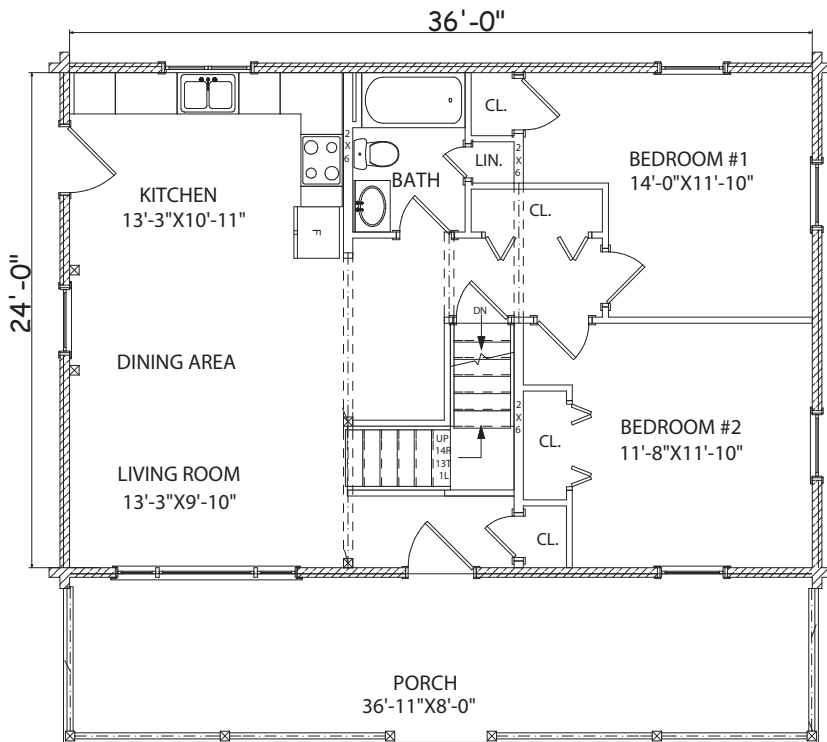

## The Rangeley

Sq. Ft. 1,326  
Size: 36'Wx24'L  
Baths: 2  
Bedrooms: 3  
Living Room: 13'x19'

FRONT ELEVATION

REAR ELEVATION

RIGHT ELEVATION

LEFT ELEVATION

First Floor Plan

Second Floor Plan