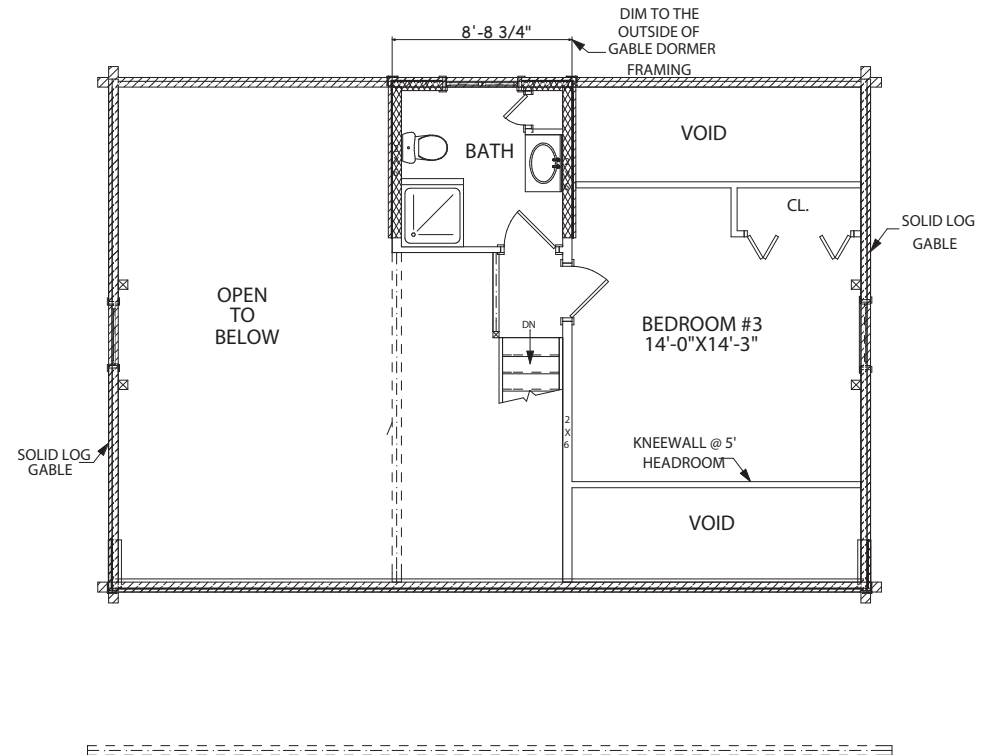

## The Rangeley

Sq. Ft. 1,326  
Size: 36'Wx24'L  
Baths: 2  
Bedrooms: 3  
Living Room: 13'x19'

FRONT ELEVATION

REAR ELEVATION

RIGHT ELEVATION

LEFT ELEVATION

First Floor Plan

Second Floor Plan