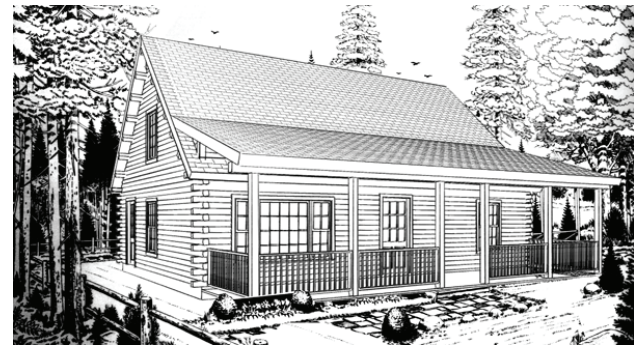

# MOOSEHEAD CEDAR LOG HOMES

## The Rangeley

Sq. Ft. 1,326  
Size: 36'Wx24'L  
Baths: 2  
Bedrooms: 3  
Living Room: 13'x19'

FRONT ELEVATION

REAR ELEVATION

RIGHT ELEVATION

LEFT ELEVATION

First Floor Plan

Second Floor Plan