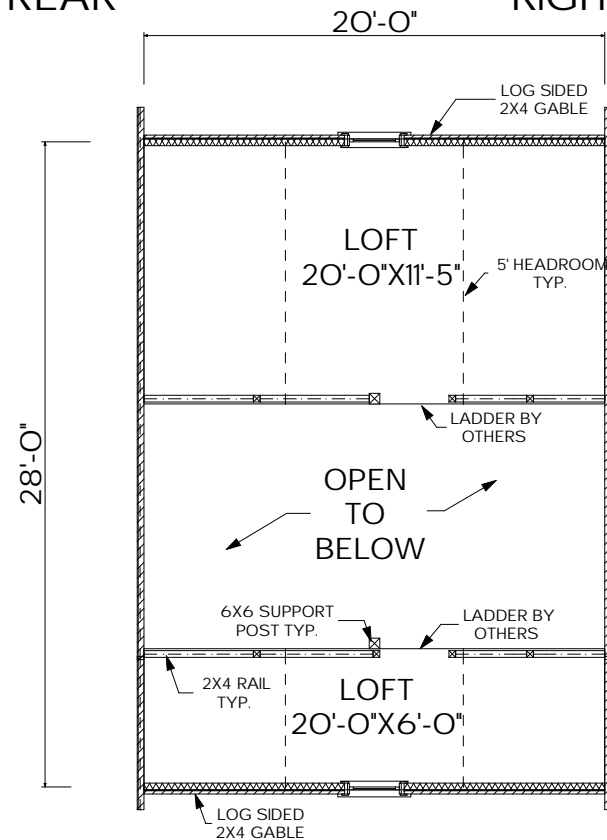

MOOSEHEAD CEDAR LOG HOMES

"The Wilderness Collection"

The Little Poacher

Sq. Ft.: 813
Size: 20'Wx22'L
Baths: 1
Bedrooms: 1

FRONT

LEFT

REAR

RIGHT

FIRST FLOOR

SECOND FLOOR