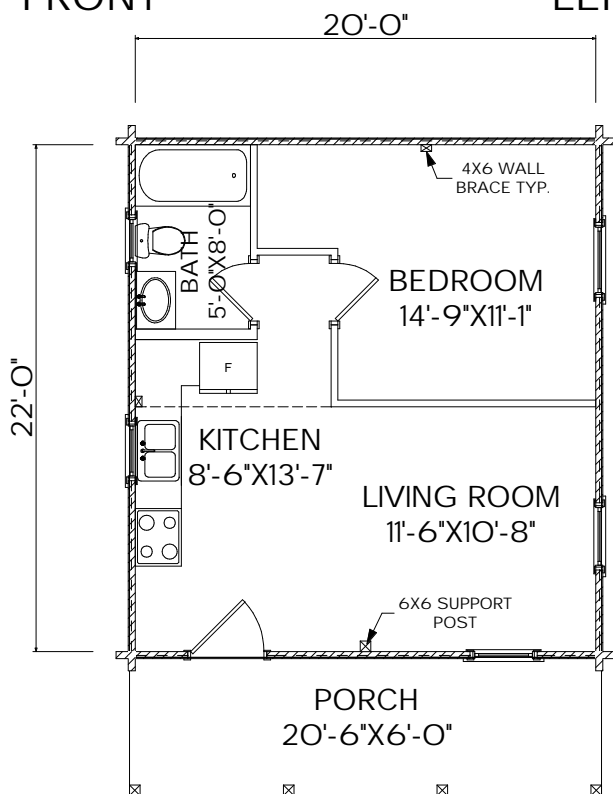

MOOSEHEAD CEDAR LOG HOMES

"The Wilderness Collection"

The Little Poacher

Sq. Ft.: 813
Size: 20'Wx22'L
Baths: 1
Bedrooms: 1

FRONT

LEFT

REAR

RIGHT

FIRST FLOOR

SECOND FLOOR