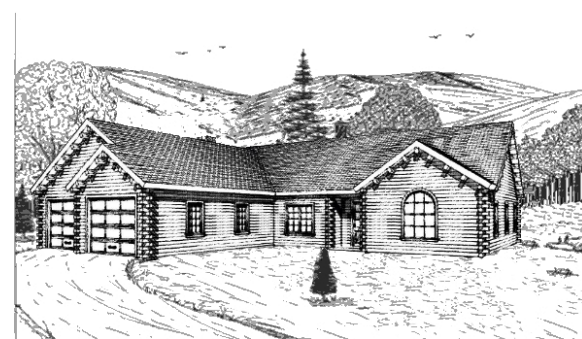

MOOSEHEAD CEDAR LOG HOMES

The Homestead

Sq. Ft.: 1,807
Size: 32'Wx60'L
Baths: 2
Bedrooms: 2

FRONT

LEFT

REAR

RIGHT

FIRST FLOOR

SECOND FLOOR