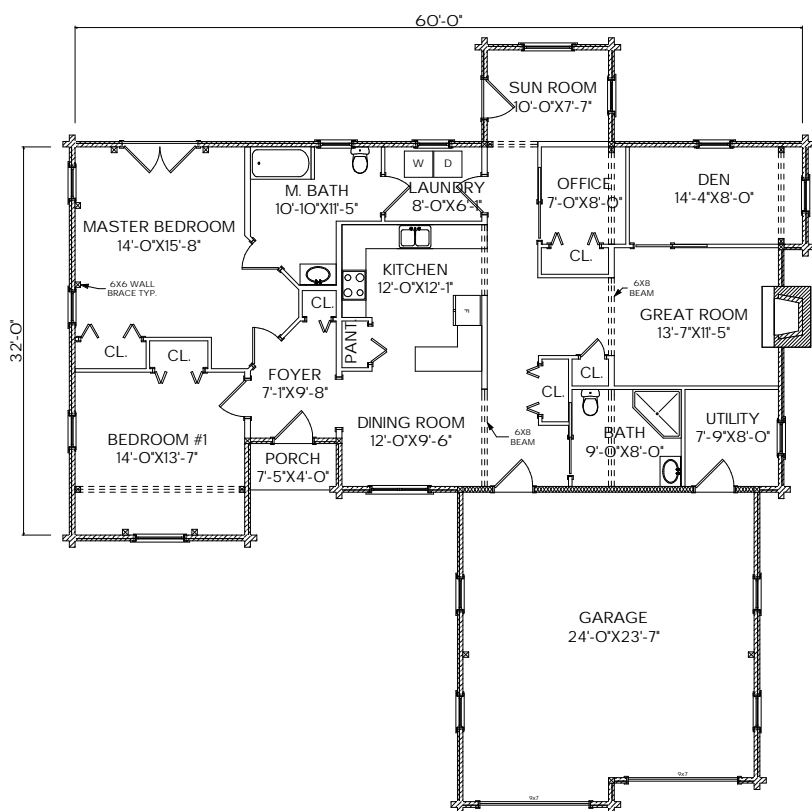

MOOSEHEAD CEDAR LOG HOMES

The Homestead

Sq. Ft.: 1,807
Size: 32'Wx60'L
Baths: 2
Bedrooms: 2

FRONT

LEFT

REAR

RIGHT

FIRST FLOOR

SECOND FLOOR