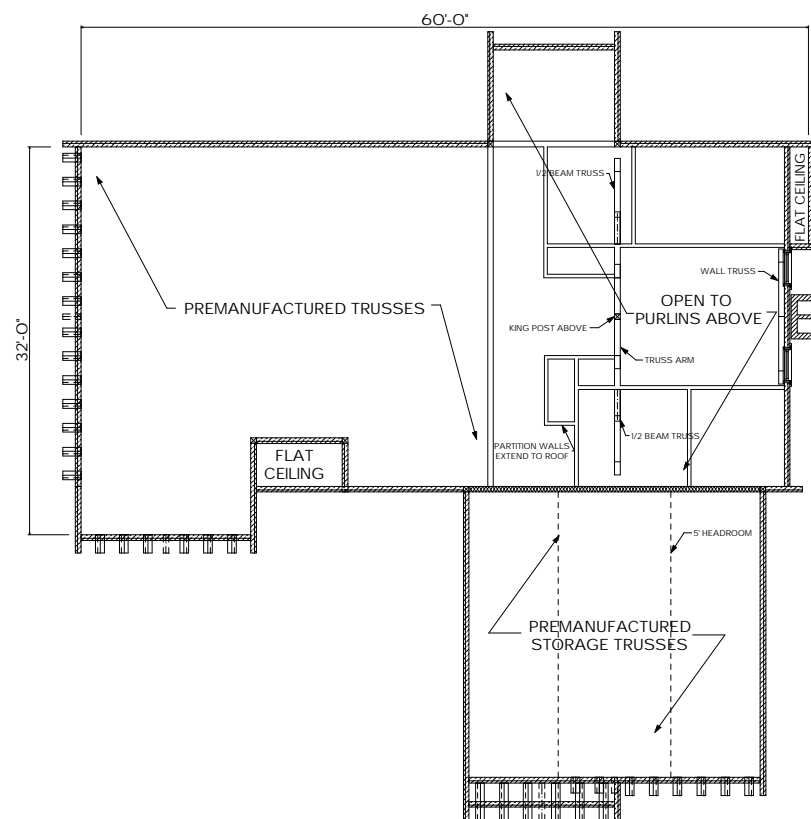

MOOSEHEAD CEDAR LOG HOMES

The Homestead

Sq. Ft.: 1,807
Size: 32'Wx60'L
Baths: 2
Bedrooms: 2

FRONT

LEFT

REAR

RIGHT

FIRST FLOOR

SECOND FLOOR