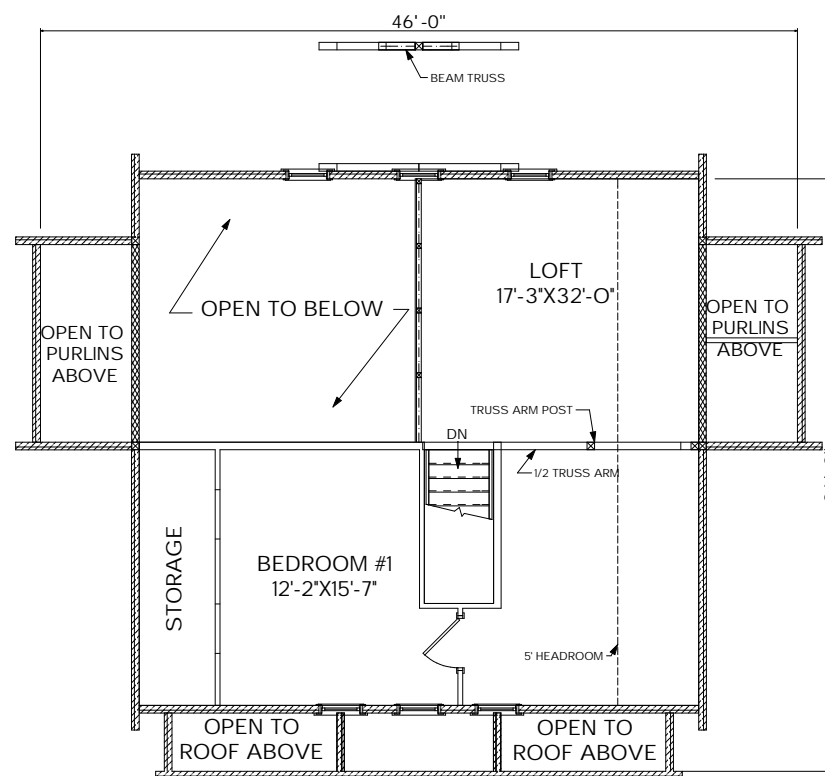

MOOSEHEAD CEDAR LOG HOMES

The Hebron

Sq. Ft.: 2,142
Size: 46'Wx36'L
Baths: 2
Bedrooms: 2

FRONT

LEFT

REAR

RIGHT

FIRST FLOOR

SECOND FLOOR