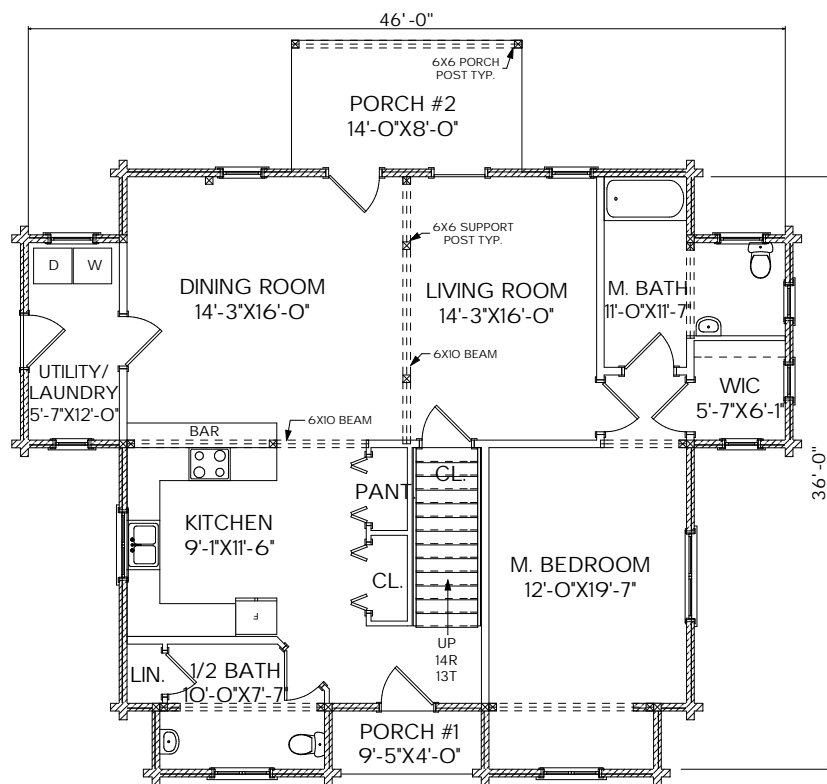

MOOSEHEAD CEDAR LOG HOMES

The Hebron

Sq. Ft.: 2,142
Size: 46'Wx36'L
Baths: 2
Bedrooms: 2

FRONT

LEFT

REAR

RIGHT

FIRST FLOOR

SECOND FLOOR