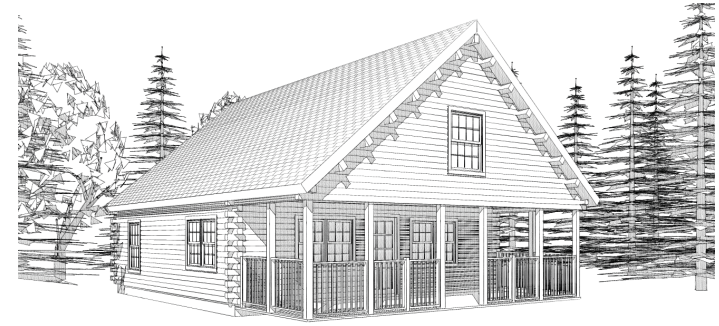

# MOOSEHEAD CEDAR LOG HOMES

## The Harrington

Sq. Ft. 1,487  
Size: 37'Wx28'L  
Baths: 2  
Bedrooms: 2  
Living Room: 14'x12'

FRONT ELEVATION

REAR ELEVATION

RIGHT ELEVATION

LEFT ELEVATION

First Floor Plan

Second Floor Plan