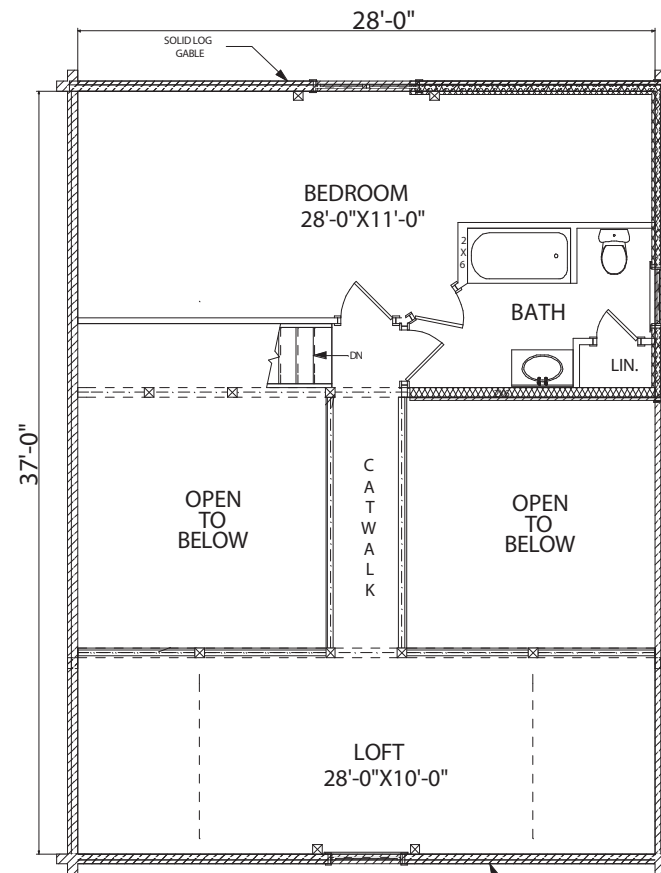

## The Harrington

Sq. Ft. 1,487  
Size: 37'Wx28'L  
Baths: 2  
Bedrooms: 2  
Living Room: 14'x12'

FRONT ELEVATION

REAR ELEVATION

RIGHT ELEVATION

LEFT ELEVATION

First Floor Plan

Second Floor Plan