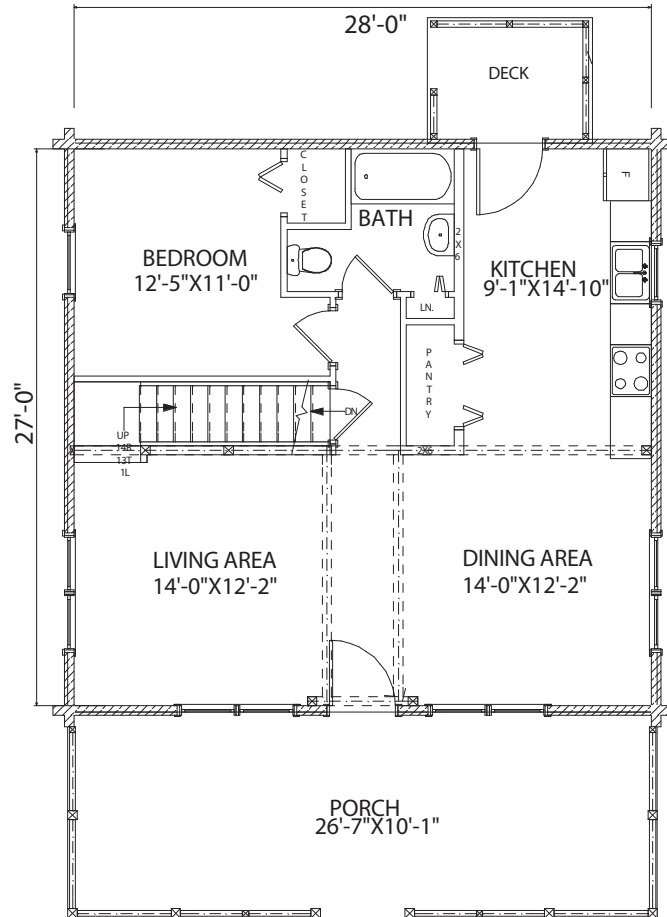

## The Harrington

Sq. Ft. 1,487  
Size: 37'Wx28'L  
Baths: 2  
Bedrooms: 2  
Living Room: 14'x12'

FRONT ELEVATION

REAR ELEVATION

RIGHT ELEVATION

LEFT ELEVATION

First Floor Plan

Second Floor Plan