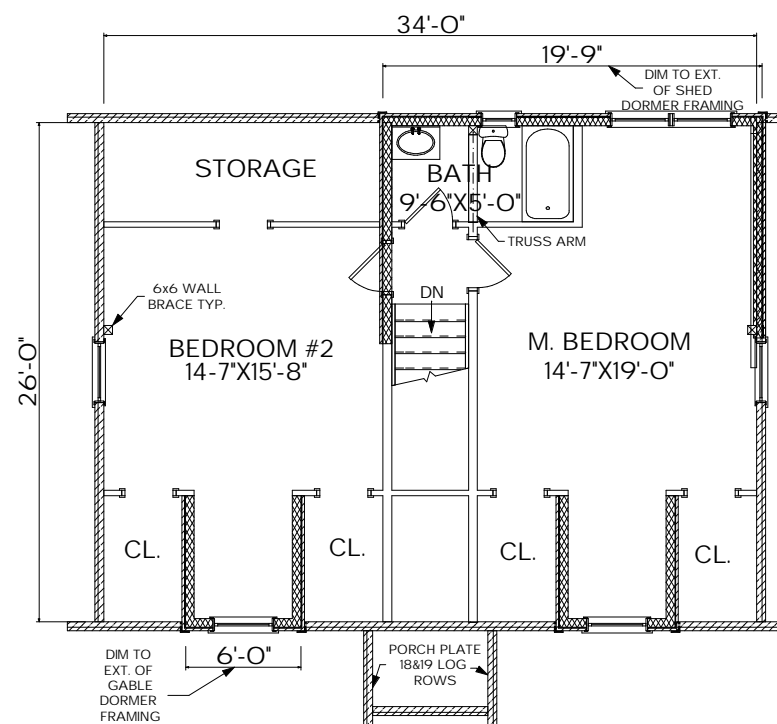

## The Dreamer

Sq. Ft.: 1,764  
Size: 34'Wx26'L  
Baths: 2  
Bedrooms: 3

FRONT

LEFT

REAR

RIGHT

FIRST FLOOR

SECOND FLOOR