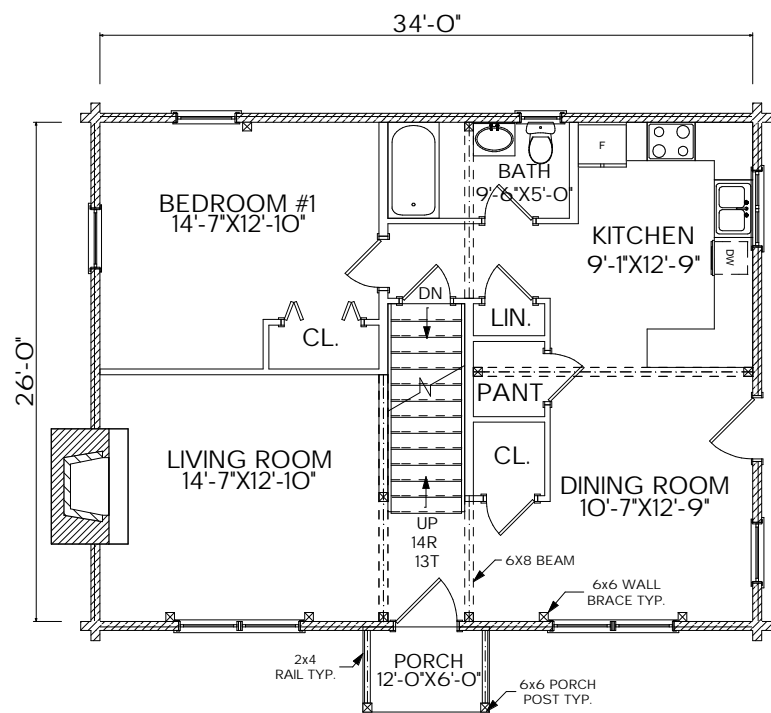

## The Dreamer

Sq. Ft.: 1,764  
Size: 34'Wx26'L  
Baths: 2  
Bedrooms: 3

FRONT

LEFT

REAR

RIGHT

FIRST FLOOR

SECOND FLOOR