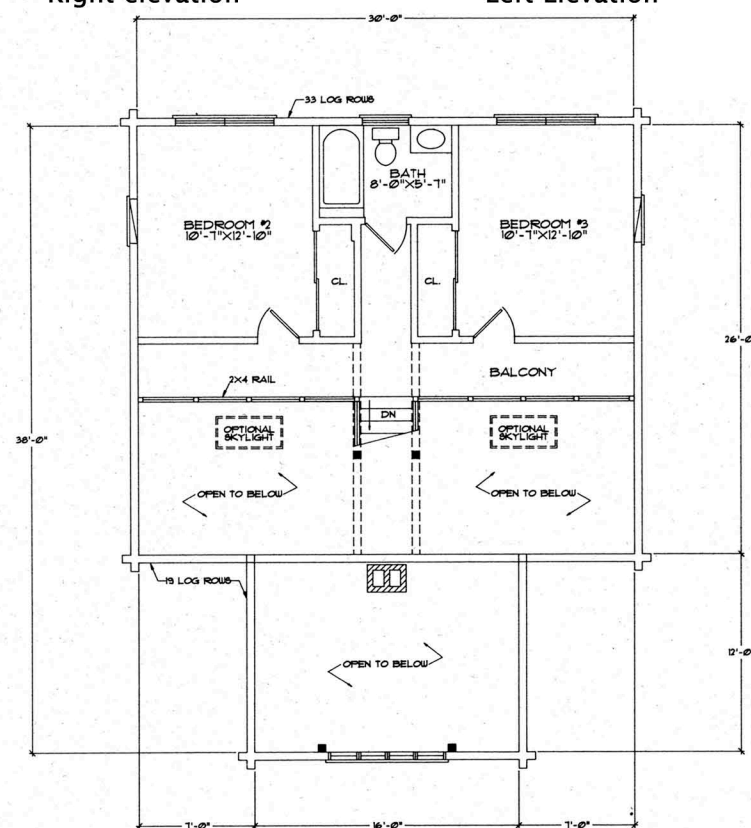

MOOSEHEAD CEDAR LOG HOMES

The Cedarview

Sq. Ft. 1,810
Size: 38'Wx30' L
Baths: 2-1/2
Bedrooms: 3
Living Room: 13'x10'

Rear Elevation

Front Elevation

Right elevation

Left Elevation

First Floor Plan

Second Floor Plan