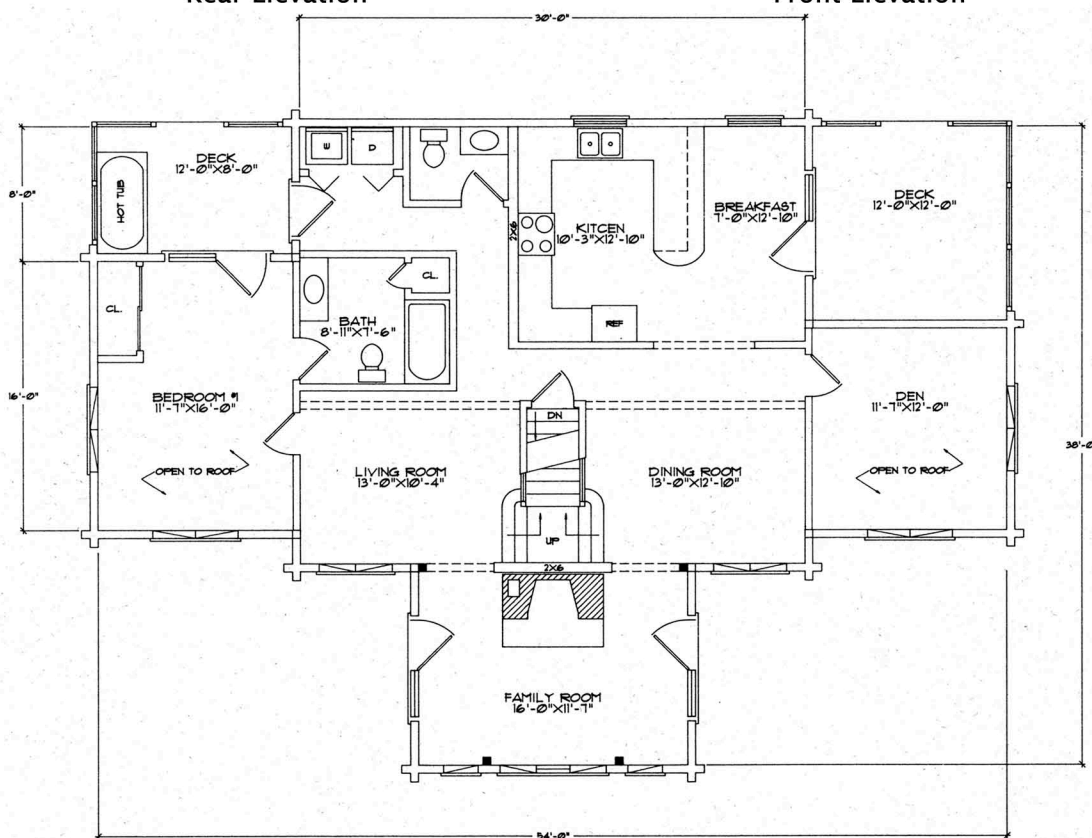

MOOSEHEAD CEDAR LOG HOMES

The Cedarview

Sq. Ft. 1,810
Size: 38'Wx30' L
Baths: 2-1/2
Bedrooms: 3
Living Room: 13'x10'

Rear Elevation

Front Elevation

Right elevation

Left Elevation

First Floor Plan

Second Floor Plan