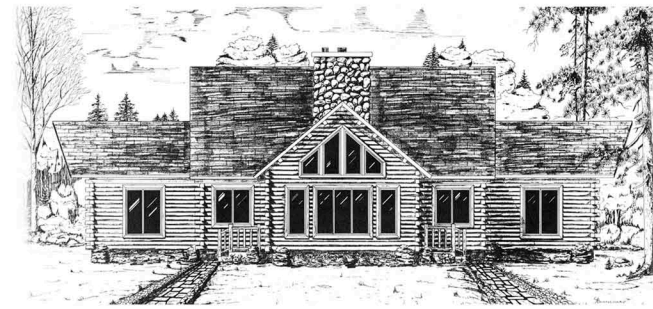

MOOSEHEAD CEDAR LOG HOMES

The Cedarview

Sq. Ft. 1,810
Size: 38'Wx30' L
Baths: 2-1/2
Bedrooms: 3
Living Room: 13'x10'

Rear Elevation

Front Elevation

Right elevation

Left Elevation

First Floor Plan